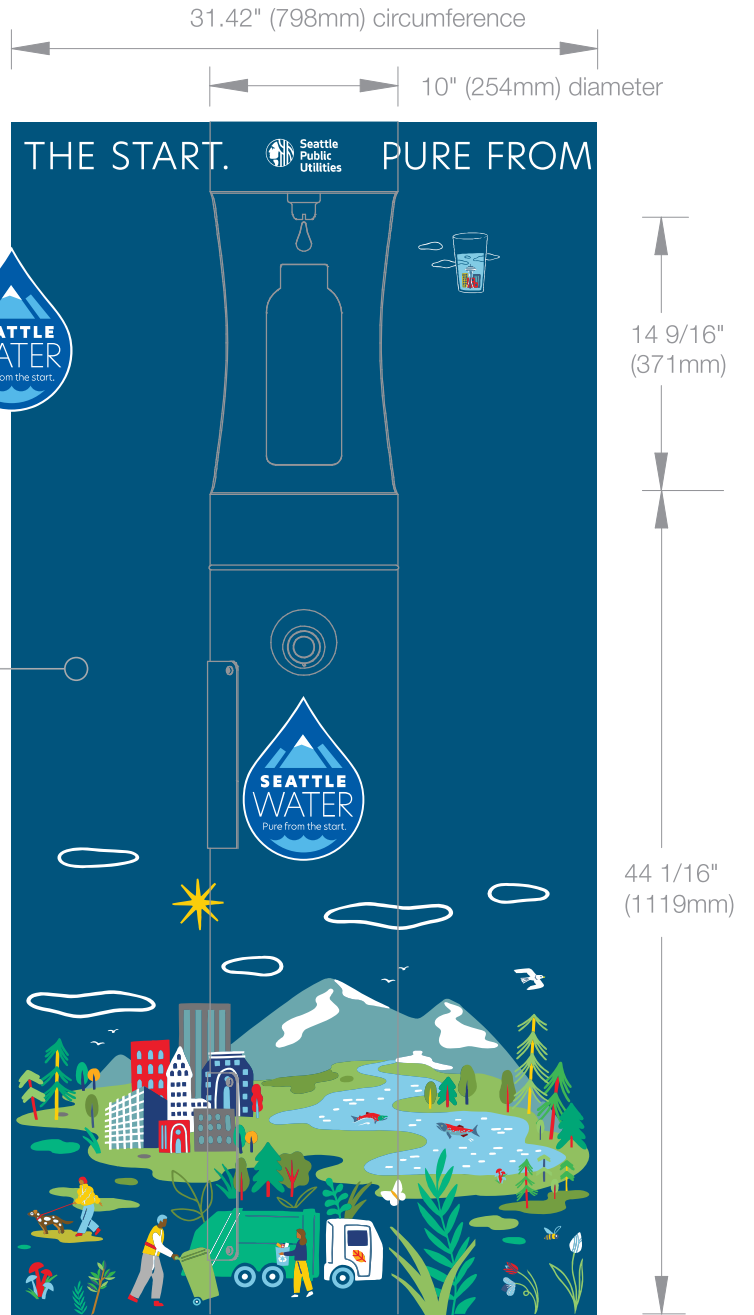

Certificate of Approval
Occidental Mall Water Fountain – Design Wrap
117 S Washington St

Proposal

The team is proposing to add a partial design wrap to the newly installed water refill station inside Occidental Mall. Below you will find a photo of features to be altered, 5 photos of an existing example, and two different options of design wraps.

Elkay LK4400BF Freestanding Bottle Filler | Stock Color: Blue

NOTE: This Seattle Water droplet logo will be centered on the back side of the filling station.

NOTE: The blue background shown represents the metal surface of the filling station and does not print.

Note: This is an Artist's rendering of your product. The actual product may vary in appearance.

Elkay LK4400BF Freestanding Bottle Filler | Stock Color: Blue

NOTE: This is an Artist's rendering of your product.
The actual product may vary in appearance.