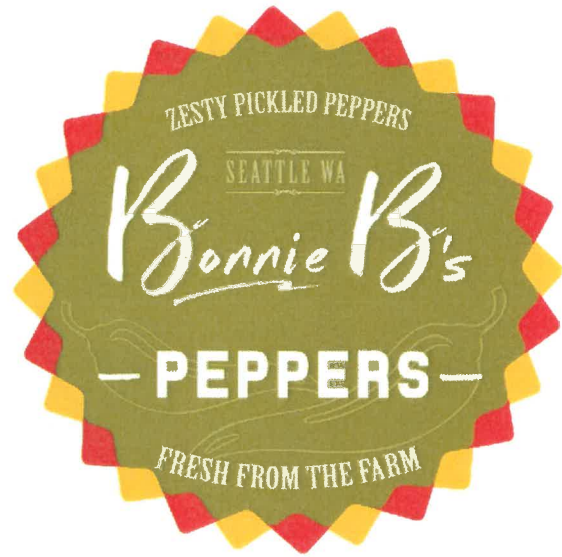

Rectangle

Drilled Holes Diameter: 3/8"

Font Sizes

Pickles L 9.87" x H 2.61"

Peppers L 9.87 x H 2.61"

Hot Dogs L 9.87 x H 2.61"

Mocktails L 9.87 x H 2.61"

Colors