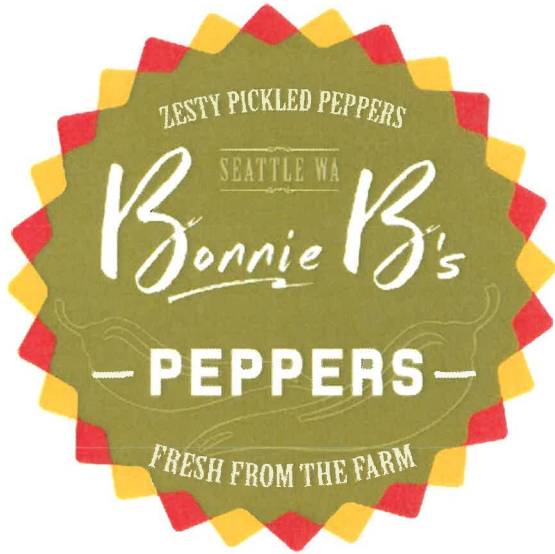

PICKLES

PEPPERS

HOT DOGS

MOCKTAILS