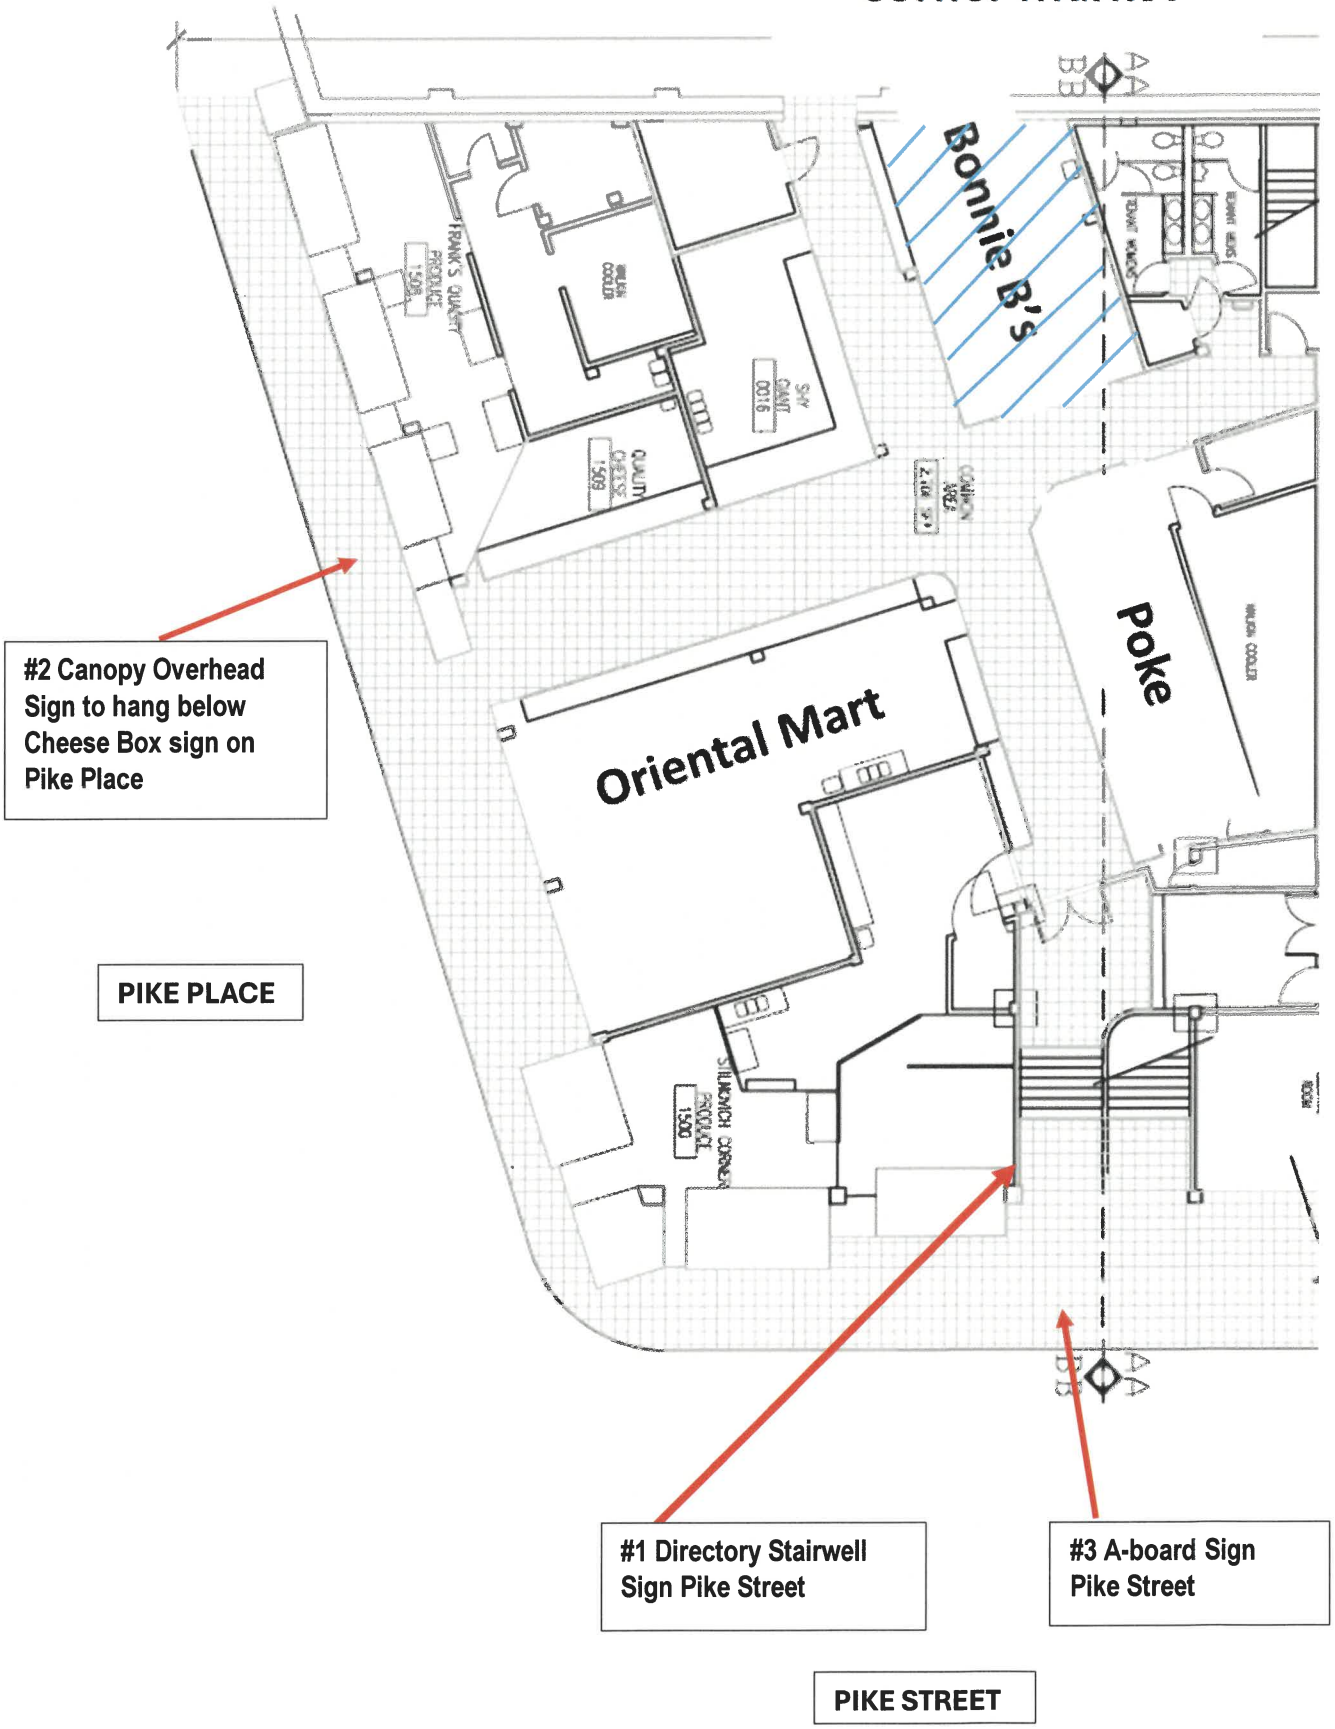

Corner Market