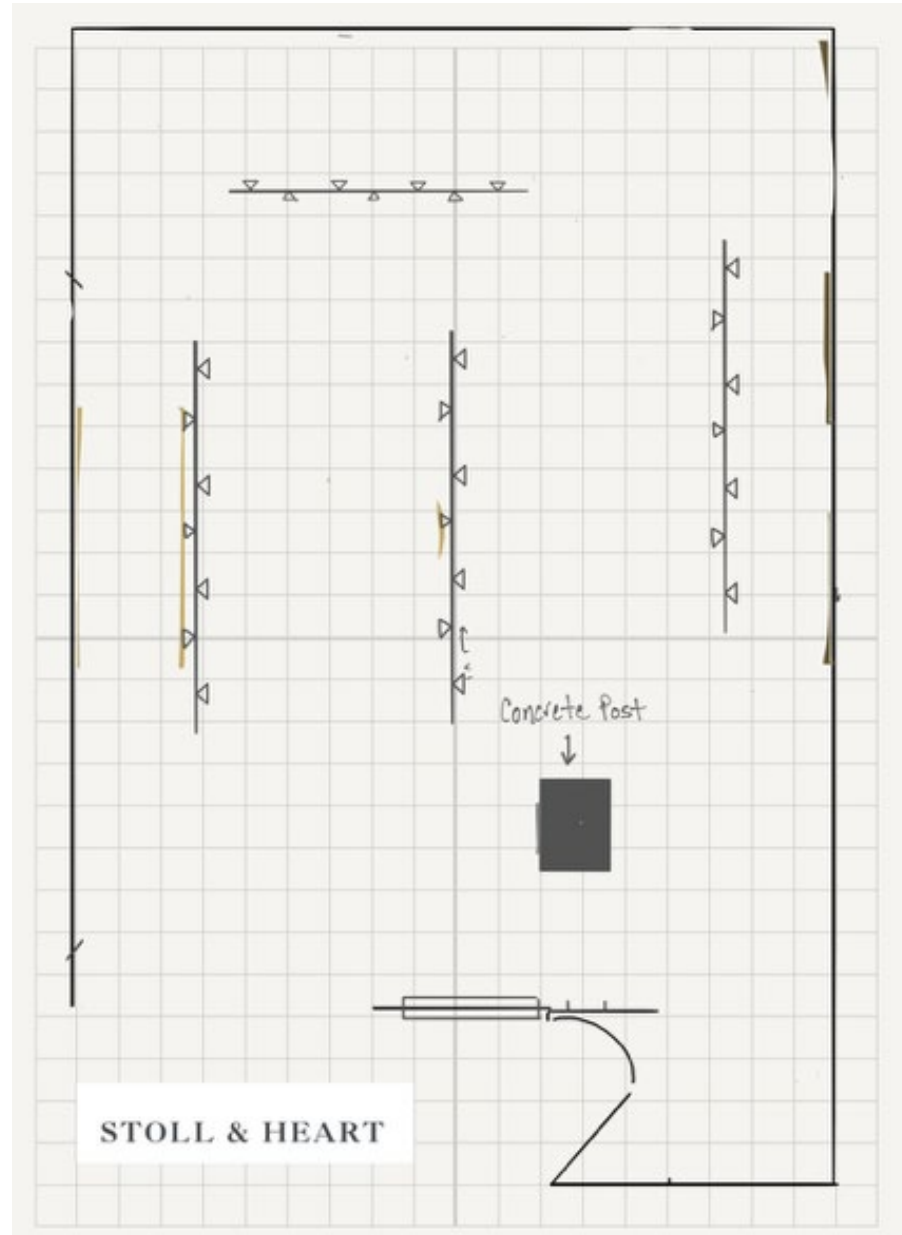

Lighting

- Update track lighting
- Color temp: 2700k bulb