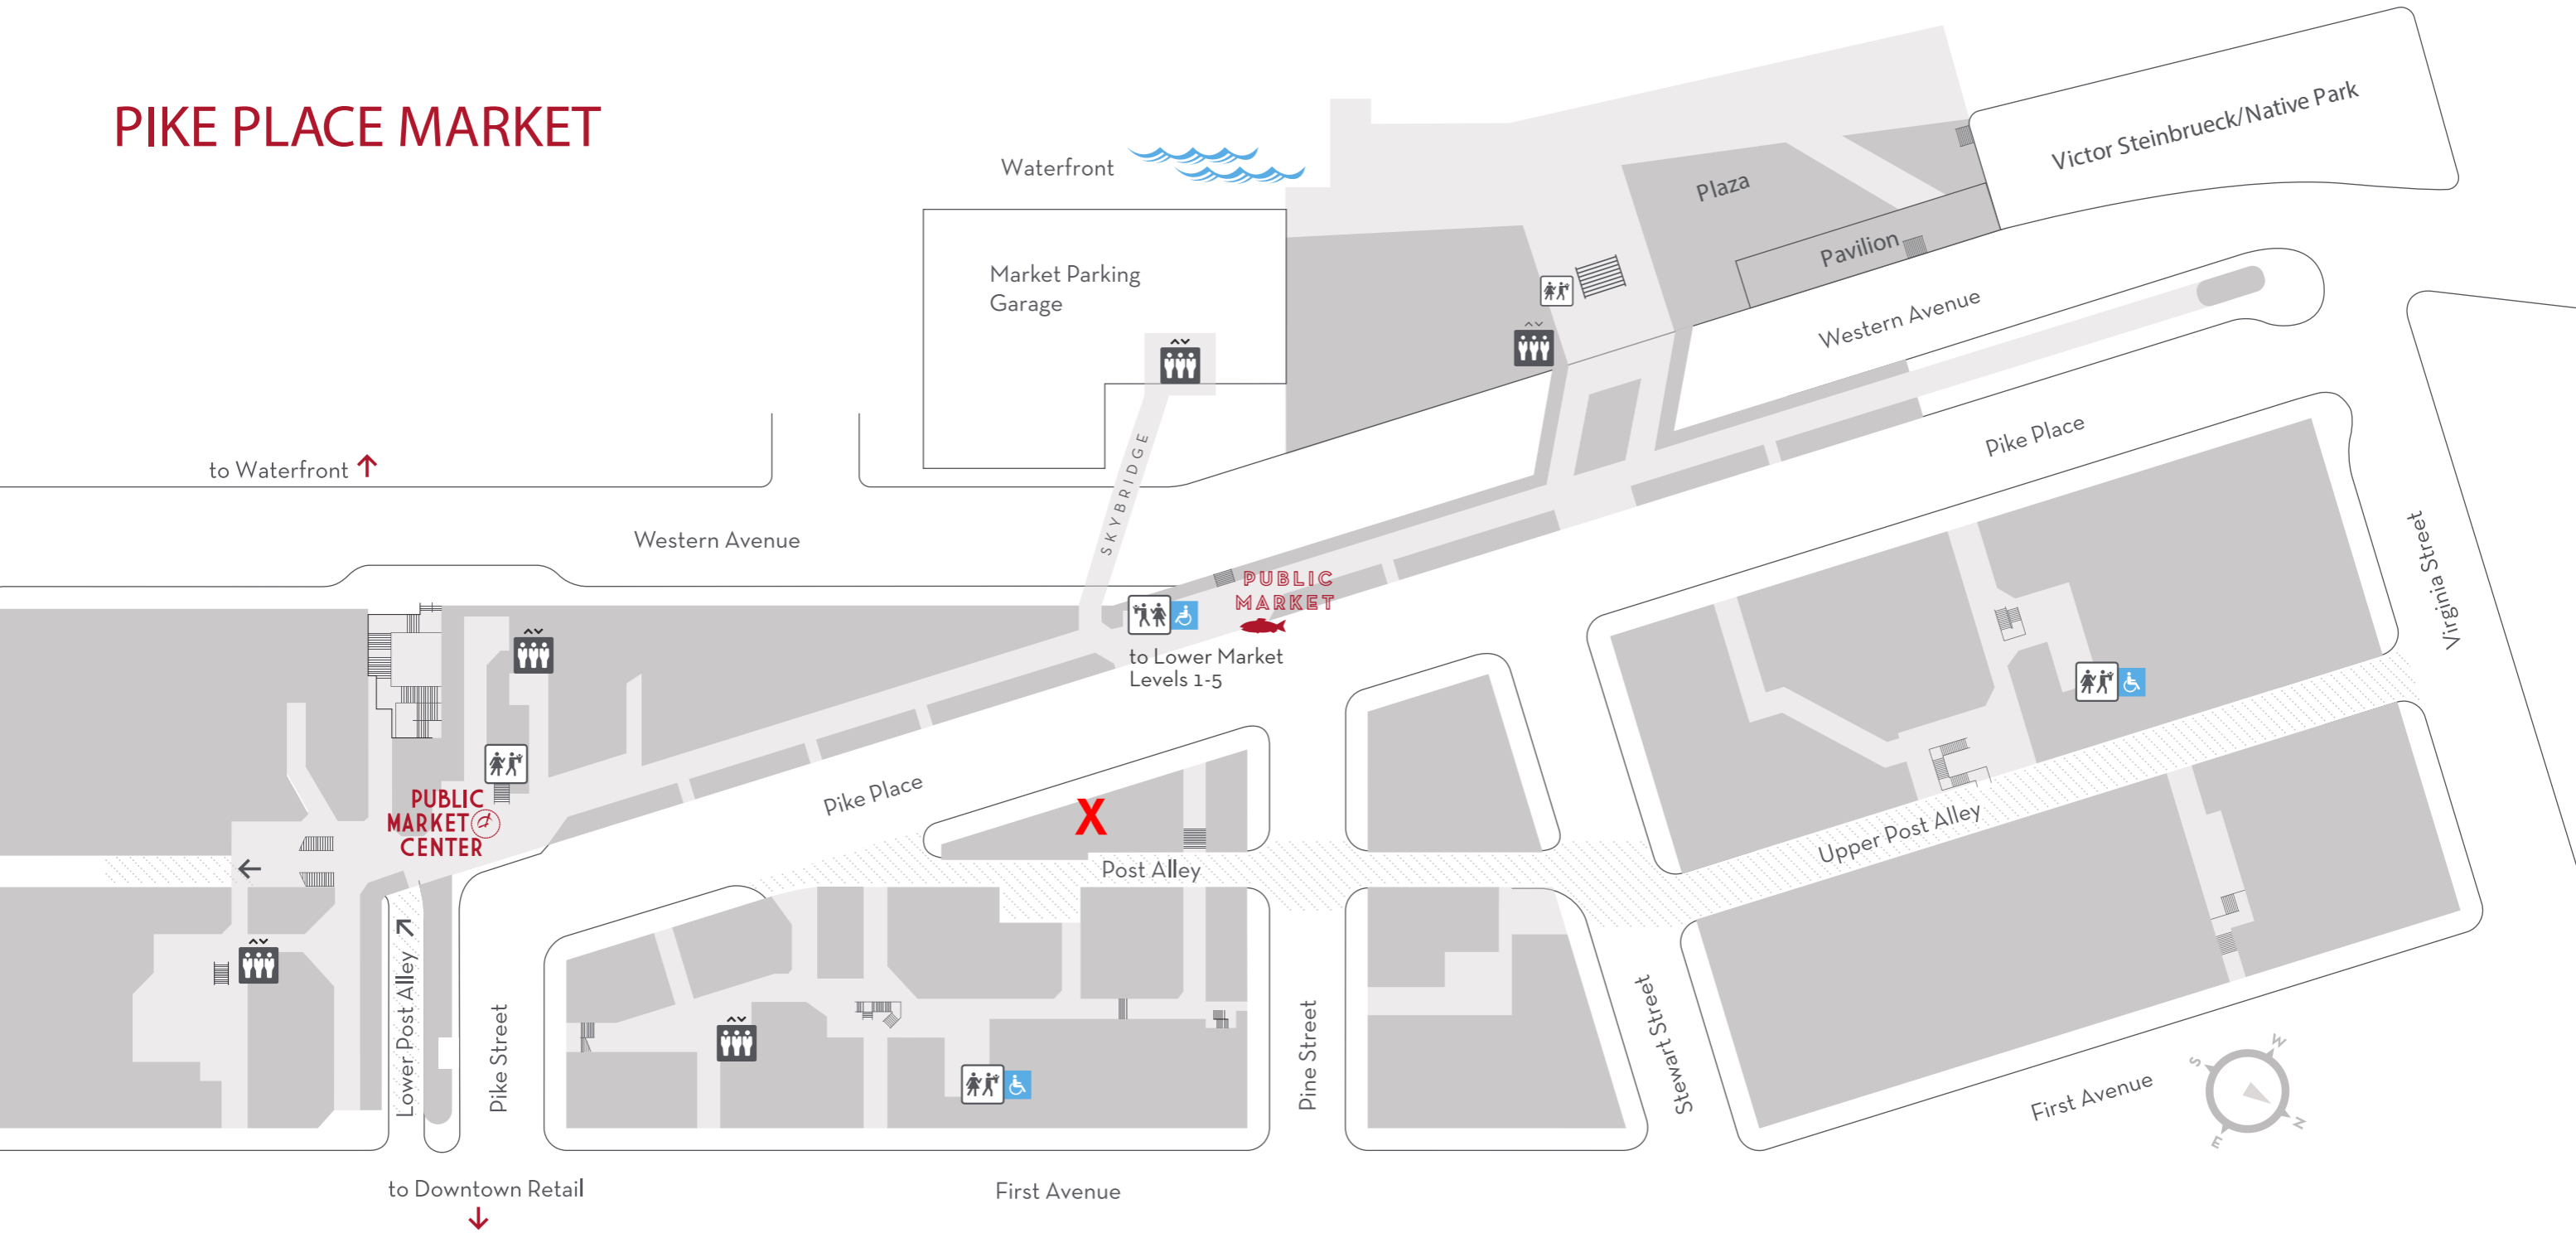

PIKE PLACE MARKET

to Waterfront ↑

Waterfront

Market Parking Garage

Plaza

Pavilion

Victor Steinbrueck/Native Park

Western Avenue

Pike Place

Western Avenue

PUBLIC MARKET

to Lower Market Levels 1-5

PUBLIC MARKET CENTER

Pike Place

Post Alley

Upper Post Alley

Lower Post Alley

Pike Street

Pine Street

Stewart Street

First Avenue

to Downtown Retail ↓

First Avenue

Virginia Street

SITE PLAN AND PLAN SET

Staff note: photo for use review reference only. Design to be reviewed at a future time.

Juice Emporium and Mee Sum Pastries Shared Storefronts