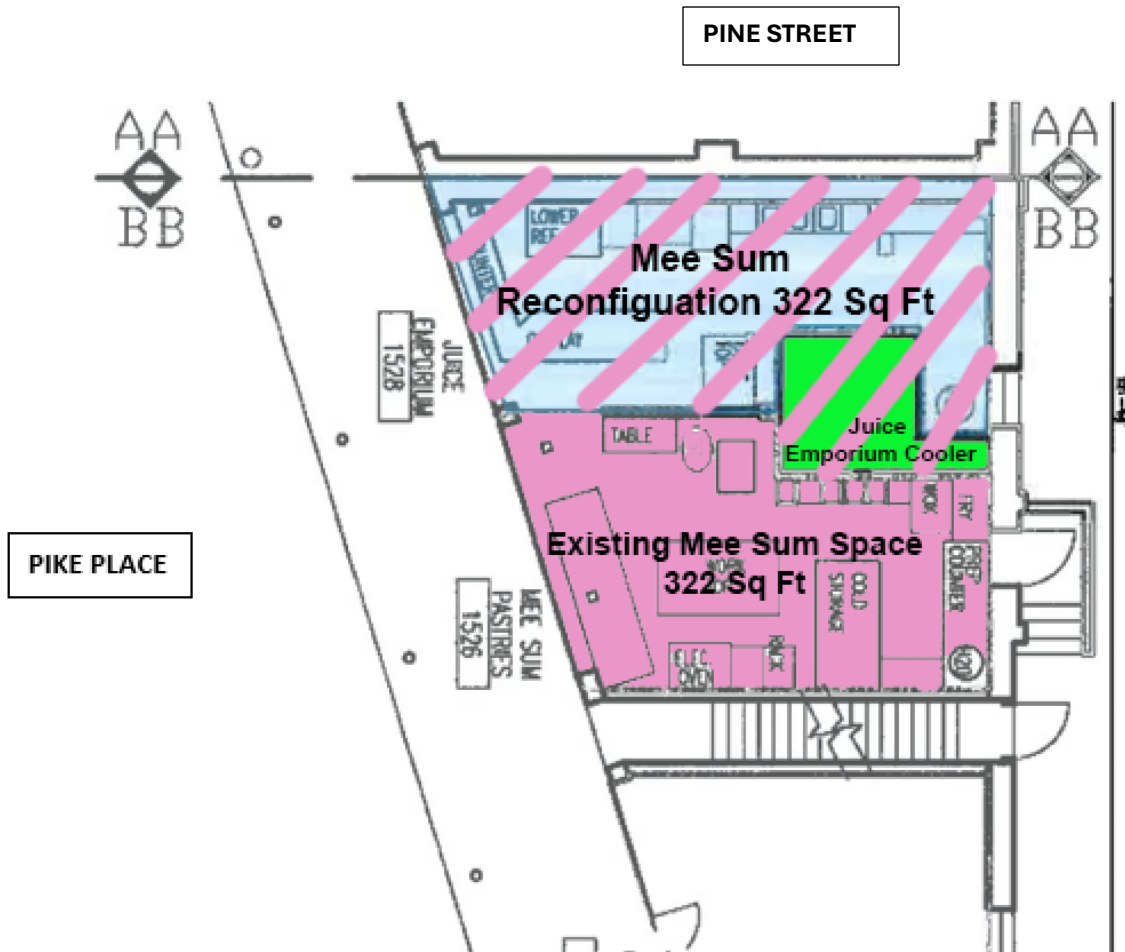

Pike Place

Western Avenue

PUBLIC MARKET

to Lower Market Levels 1-5

PUBLIC MARKET CENTER

Pike Place

Post Alley

Upper Post Alley

Lower Post Alley

Pike Street

Pine Street

Stewart Street

First Avenue

to Downtown Retail ↓

First Avenue

Virginia Street

SITE PLAN AND PLAN SET

Staff note: photo for use review reference only. Design to be reviewed at a future time.

Juice Emporium and Mee Sum Pastries Shared Storefronts