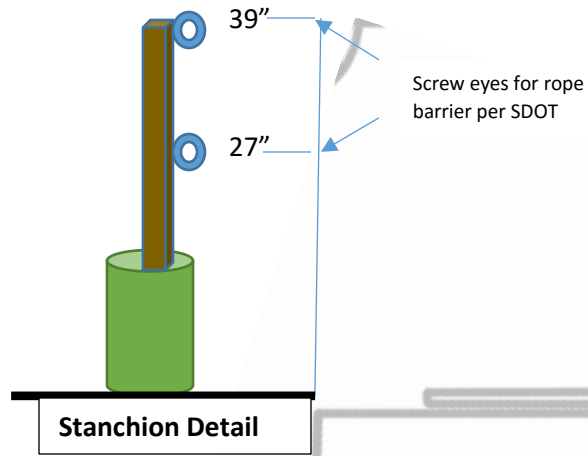

MARKET GRILL
1509 PIKE PL. #3
SEATTLE, WA 98101

PIKE PL.

← PIKE PL. ←

Seasonal
Cafe

Detailed View – South End

Site Plan Market Grill Outdoor Seating

NOTICE
DO NOT
BLOCK DOOR