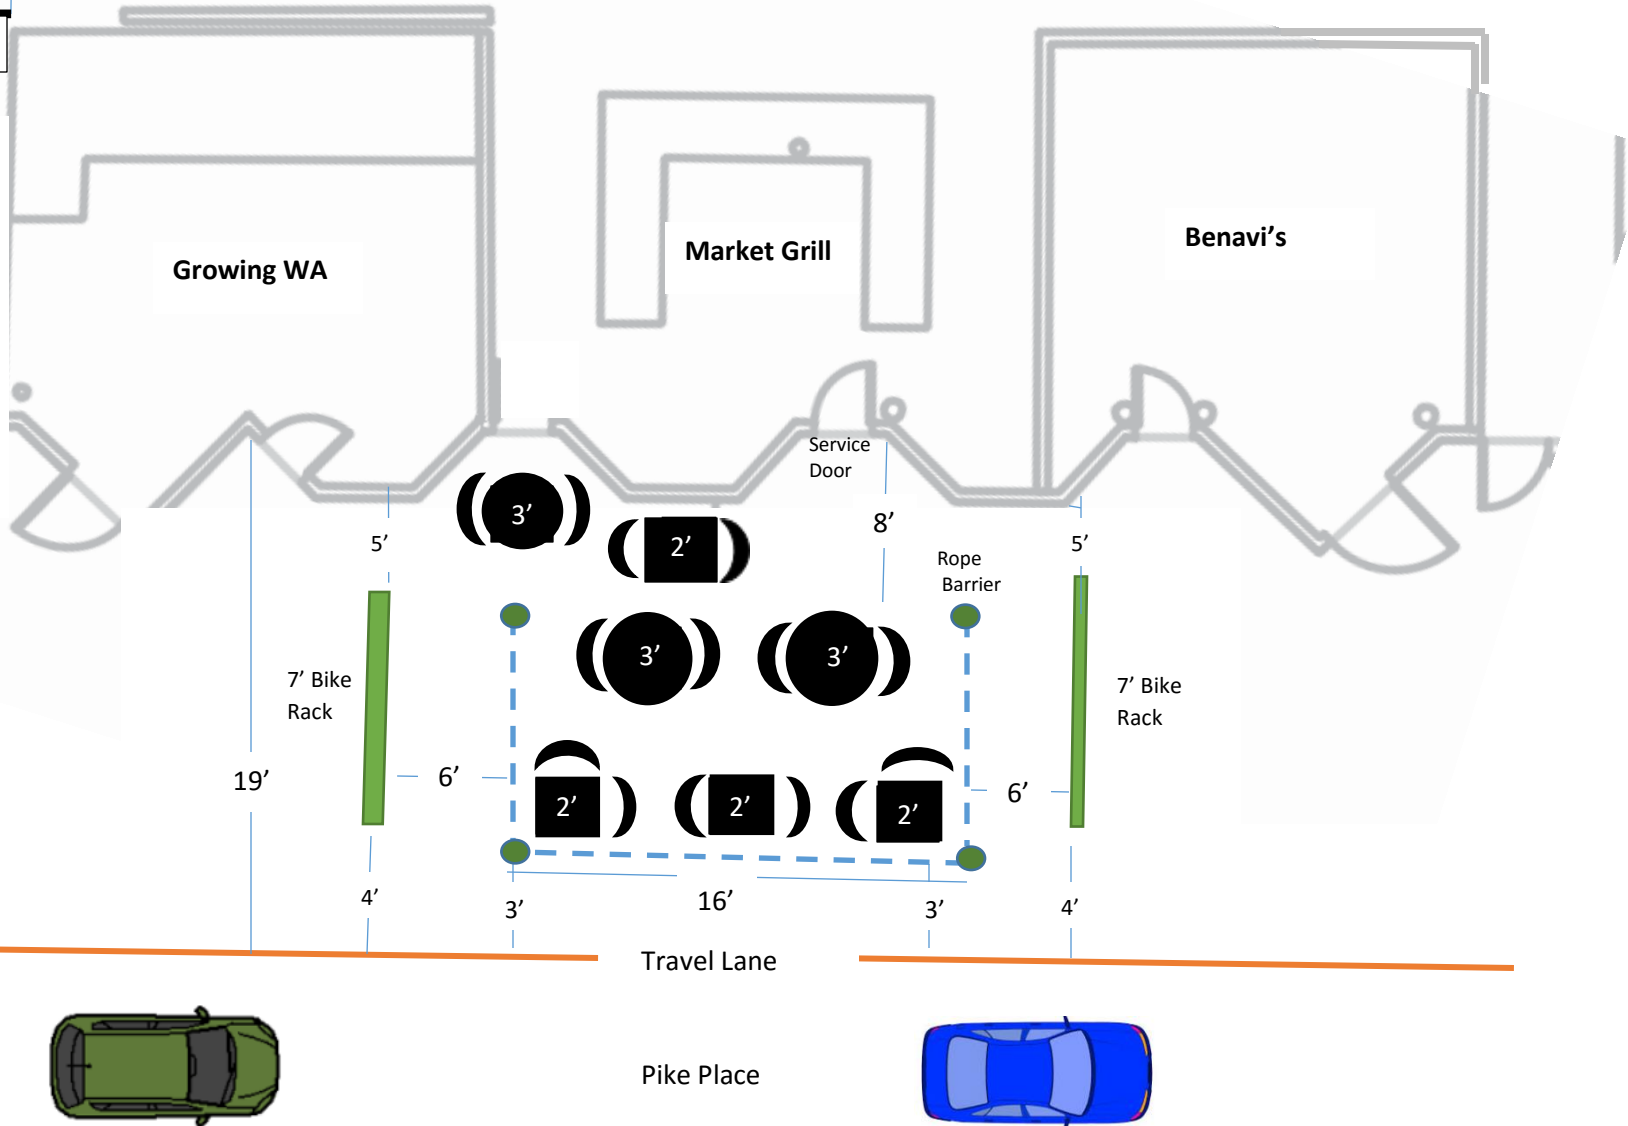

Site Plan

We request approval for the proposed outdoor seating plan as presented

PDA Public seating and tenant managed public seating open to all Market visitors

Seating Program would operate May through the end of September

Temporary approval requiring annual review and renewal

Proposed Market Grill outdoor seating

Full Street Plan

- 1- PDA Public Seating
- 2- Jack's Fish and Chips
- 3- Market Grill
- 4- Mr. D's
- 5- Truffle Queen
- 6- Lands of Origin
- 7- PDA Public Seating
- 8- Hellenika

MARKET GRILL
1509 PIKE PL. #3
SEATTLE, WA 98101

PIKE PL.

← PIKE PL. ←

Seasonal
Cafe

Detailed View – South End

Site Plan Market Grill Outdoor Seating

NOTICE
DO NOT
BLOCK DOOR