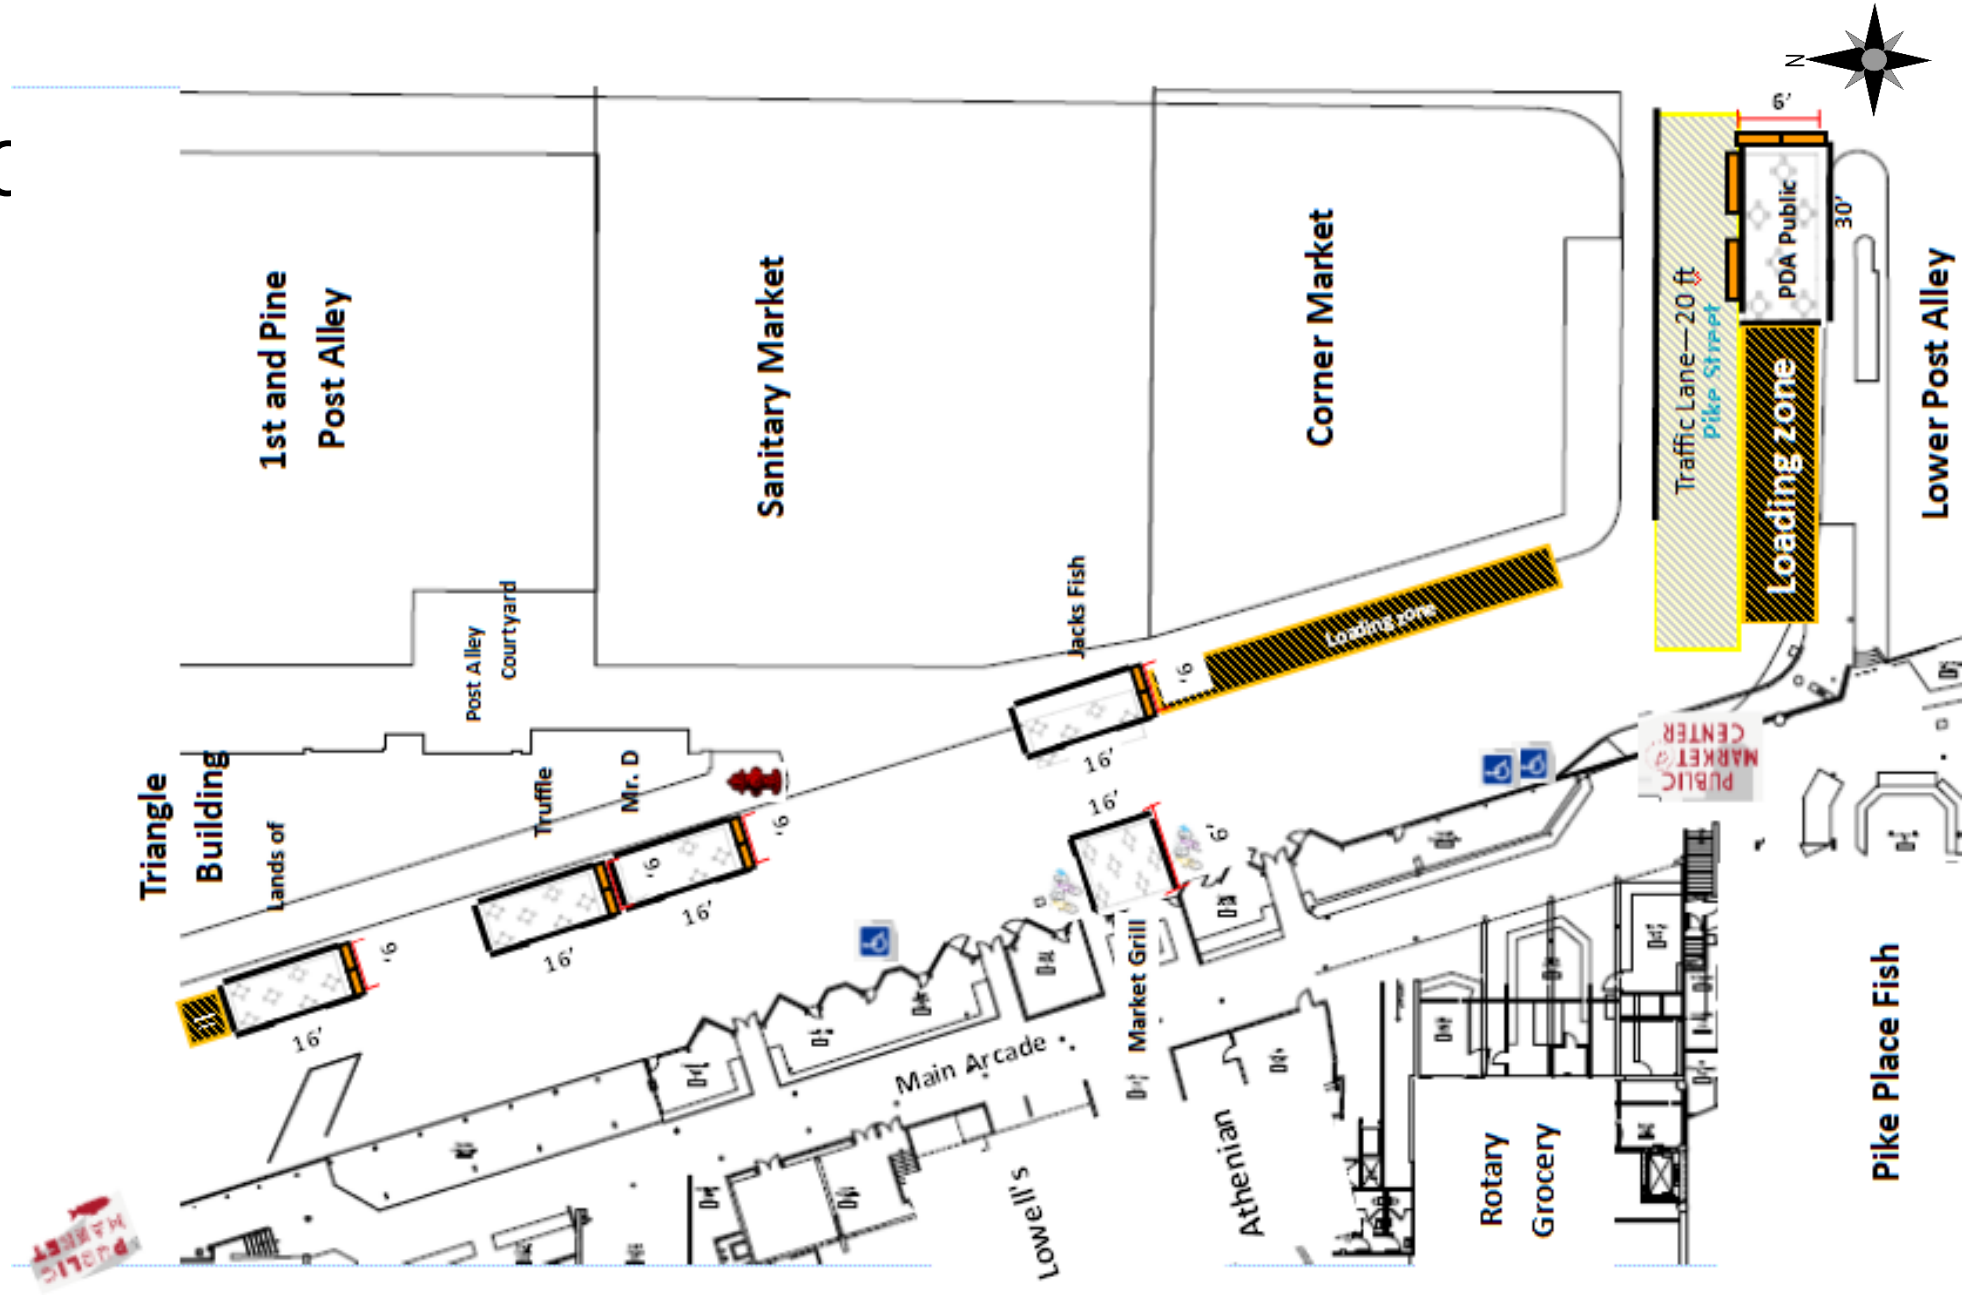

Site Plan

We request approval for the proposed outdoor seating plan as presented

PDA Public seating and tenant managed public seating open to all Market visitors

Seating Program would operate May through the end of September

Temporary approval requiring annual review and renewal

Proposed Market Grill outdoor seating

Full Street Plan

- 1- PDA Public Seating
- 2- Jack's Fish and Chips
- 3- Market Grill
- 4- Mr. D's
- 5- Truffle Queen
- 6- Lands of Origin
- 7- PDA Public Seating
- 8- Hellenika

MARKET GRILL
1509 PIKE PL. #3
SEATTLE, WA 98101

PIKE PL.

← PIKE PL. ←

Seasonal
Cafe

Detailed View – South End

Site Plan Market Grill Outdoor Seating

NOTICE
DO NOT
BLOCK DOOR