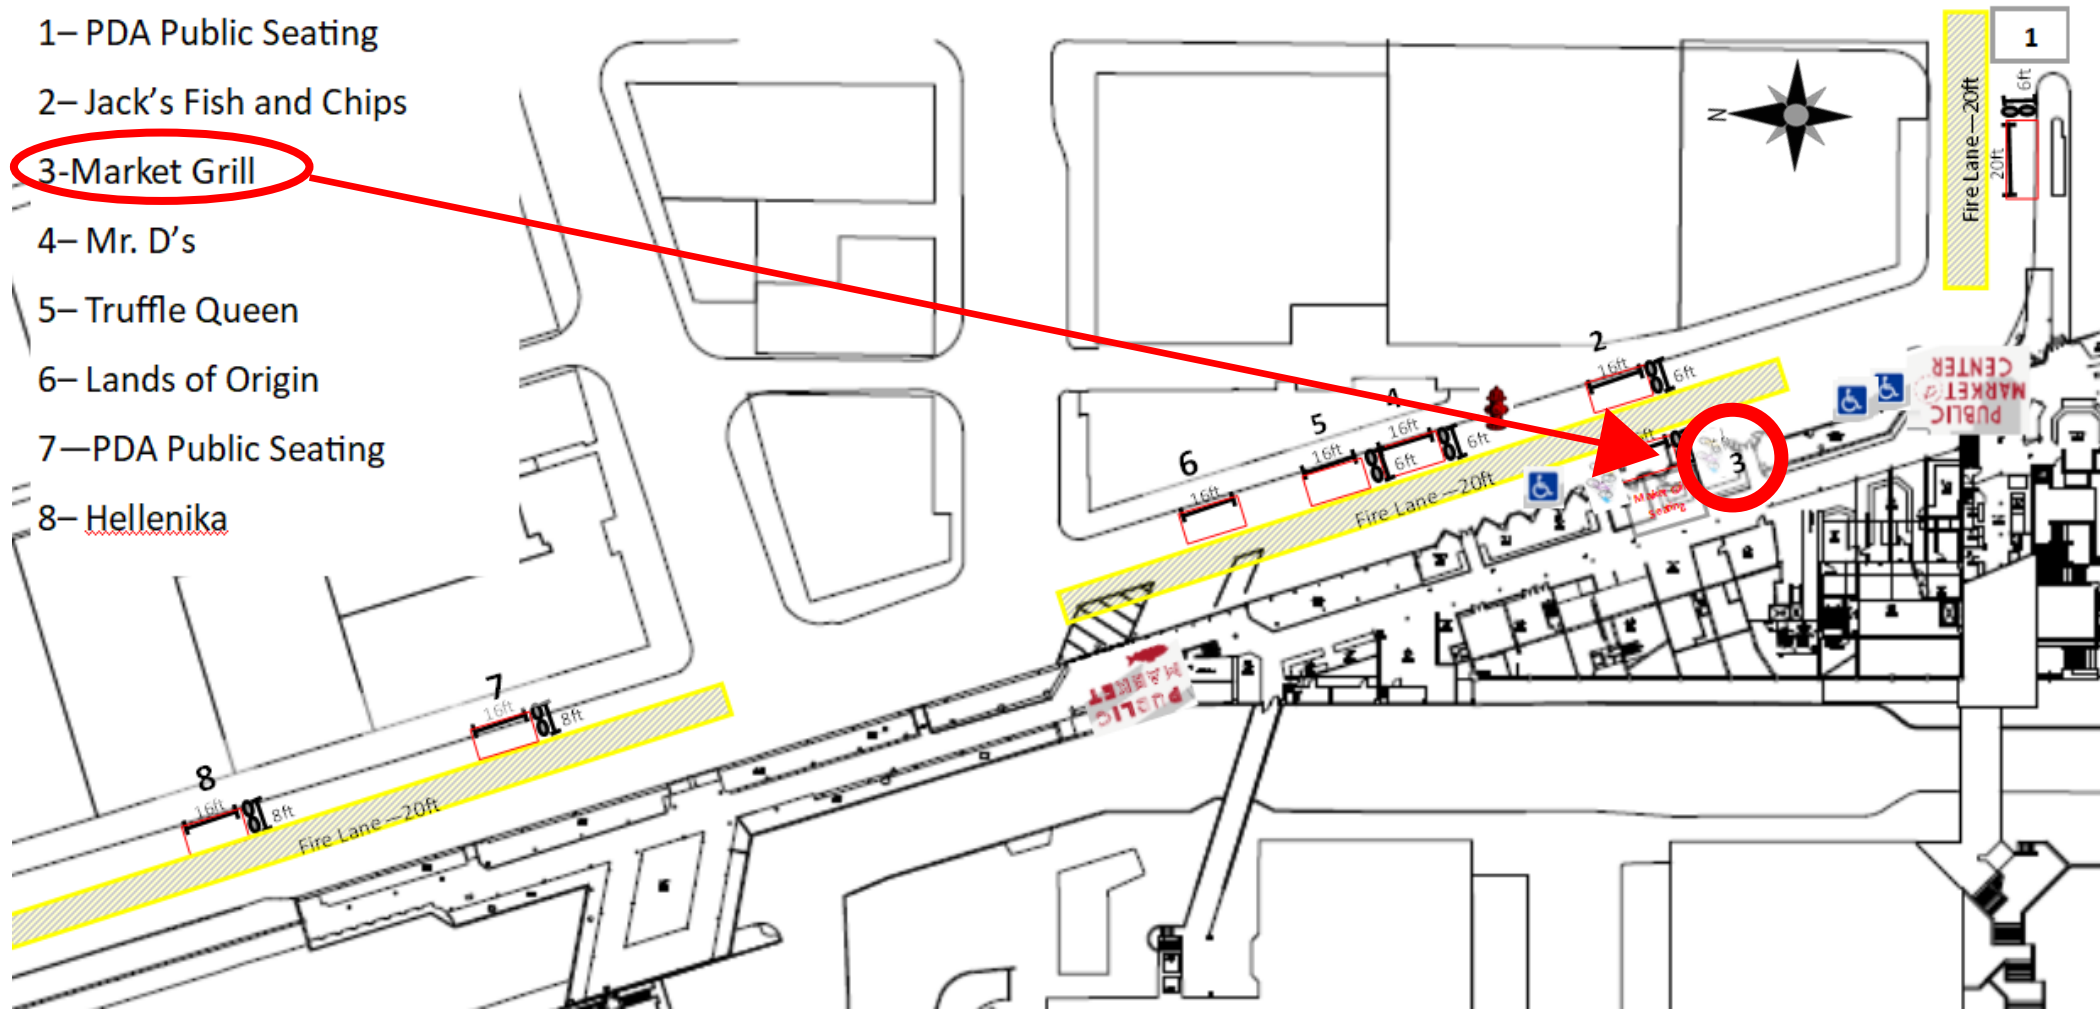

Site Plan

We request approval for the proposed outdoor seating plan as presented

PDA Public seating and tenant managed public seating open to all Market visitors

Seating Program would operate May through the end of September

Temporary approval requiring annual review and renewal

Proposed Market Grill outdoor seating

Full Street Plan

- 1- PDA Public Seating
- 2- Jack's Fish and Chips
- 3- Market Grill
- 4- Mr. D's
- 5- Truffle Queen
- 6- Lands of Origin
- 7- PDA Public Seating
- 8- Hellenika

MARKET GRILL
1509 PIKE PL. #3
SEATTLE, WA 98101

PIKE PL.

← PIKE PL. ←

Seasonal
Cafe

Detailed View – South End

Site Plan Market Grill Outdoor Seating

NOTICE
DO NOT
BLOCK DOOR