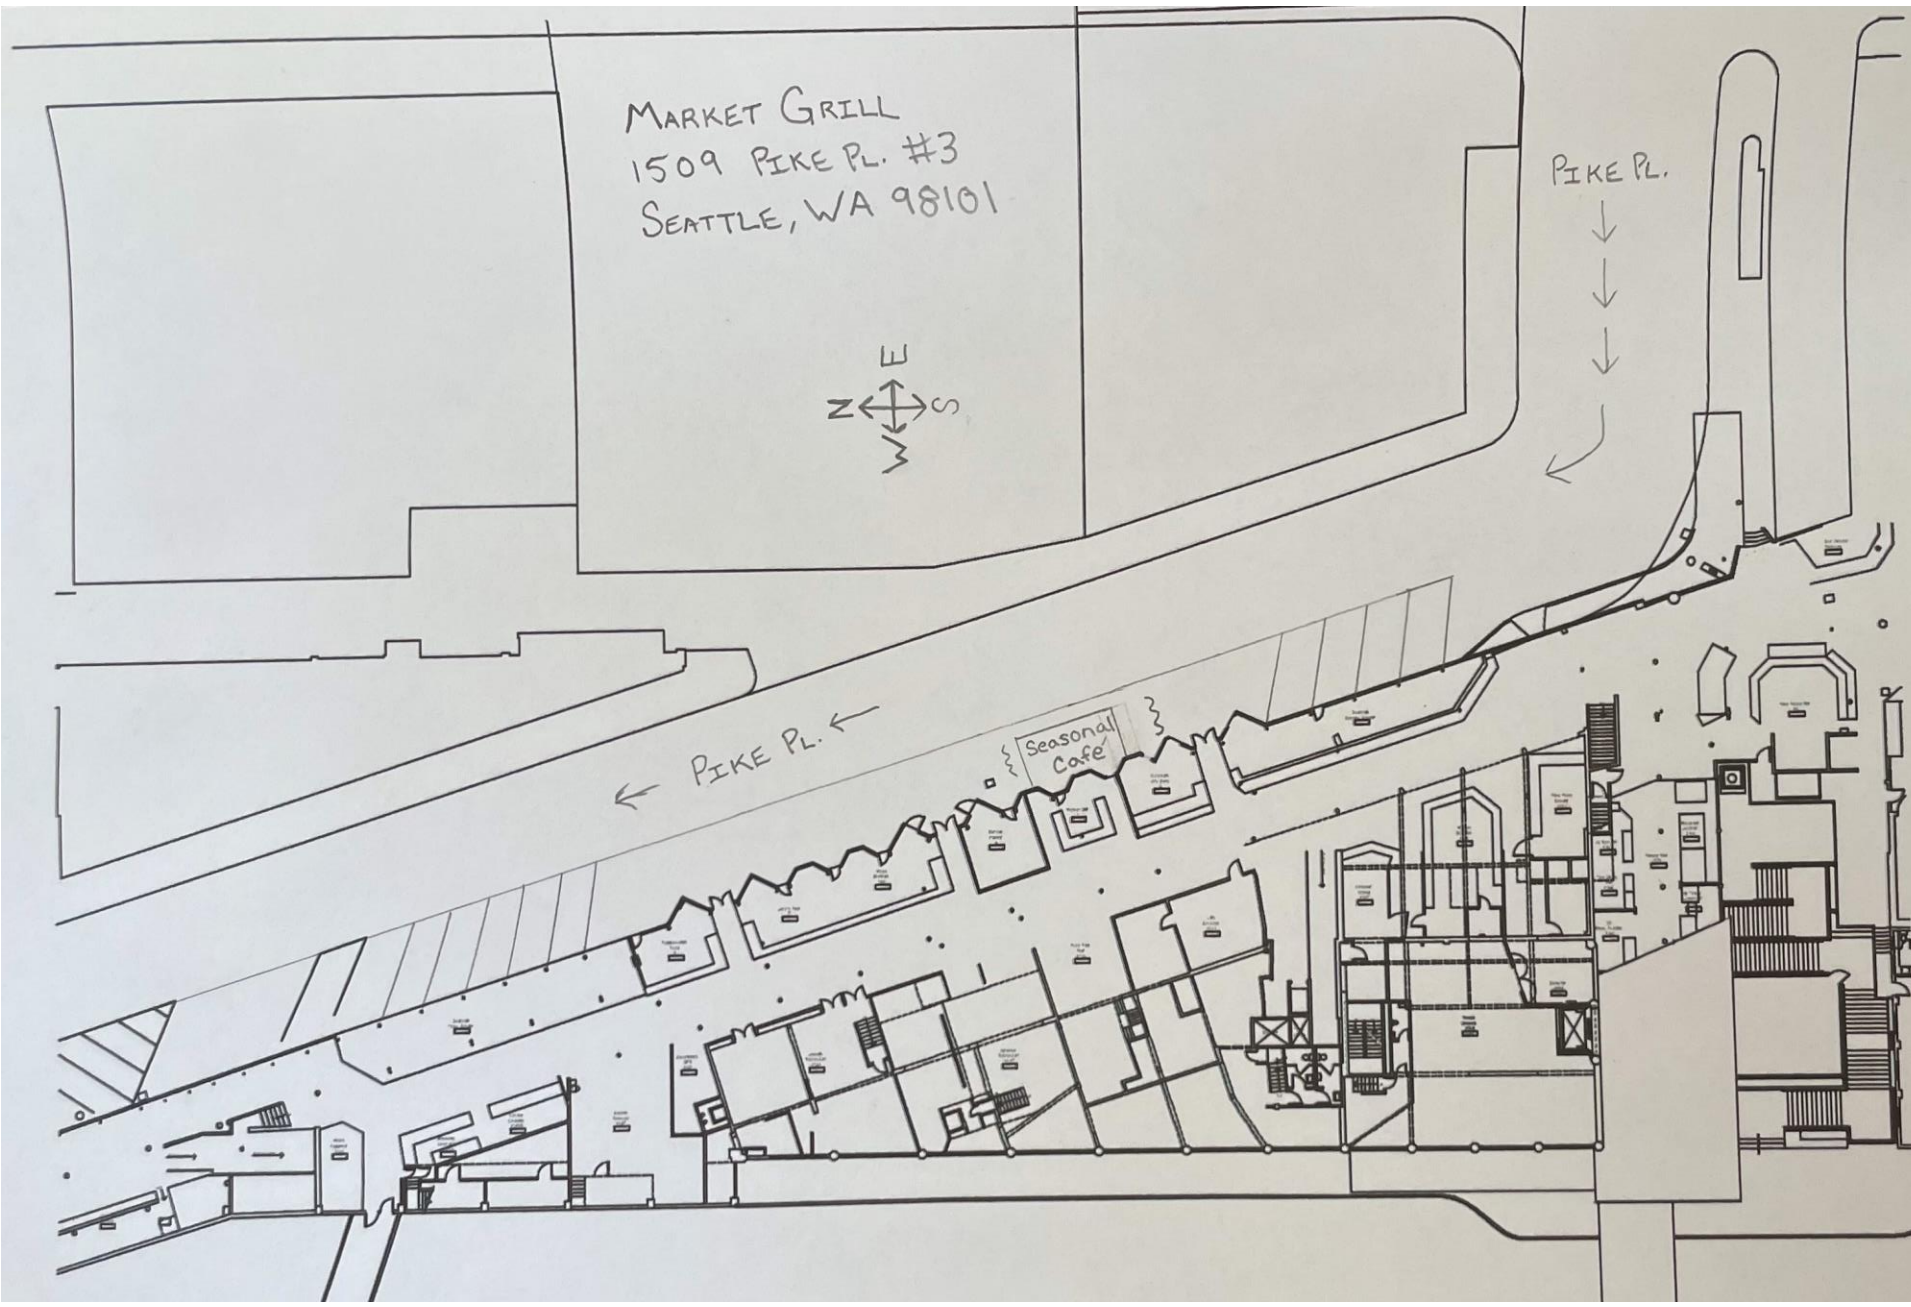

Temporary approval requiring annual review and renewal

Proposed Market Grill outdoor seating

Full Street Plan

- 1- PDA Public Seating
- 2- Jack's Fish and Chips
- 3- Market Grill
- 4- Mr. D's
- 5- Truffle Queen
- 6- Lands of Origin
- 7- PDA Public Seating
- 8- Hellenika

MARKET GRILL
1509 PIKE PL. #3
SEATTLE, WA 98101

PIKE PL.

← PIKE PL. ←

Seasonal
Cafe

Detailed View – South End

Site Plan Market Grill Outdoor Seating

NOTICE
DO NOT
BLOCK DOOR