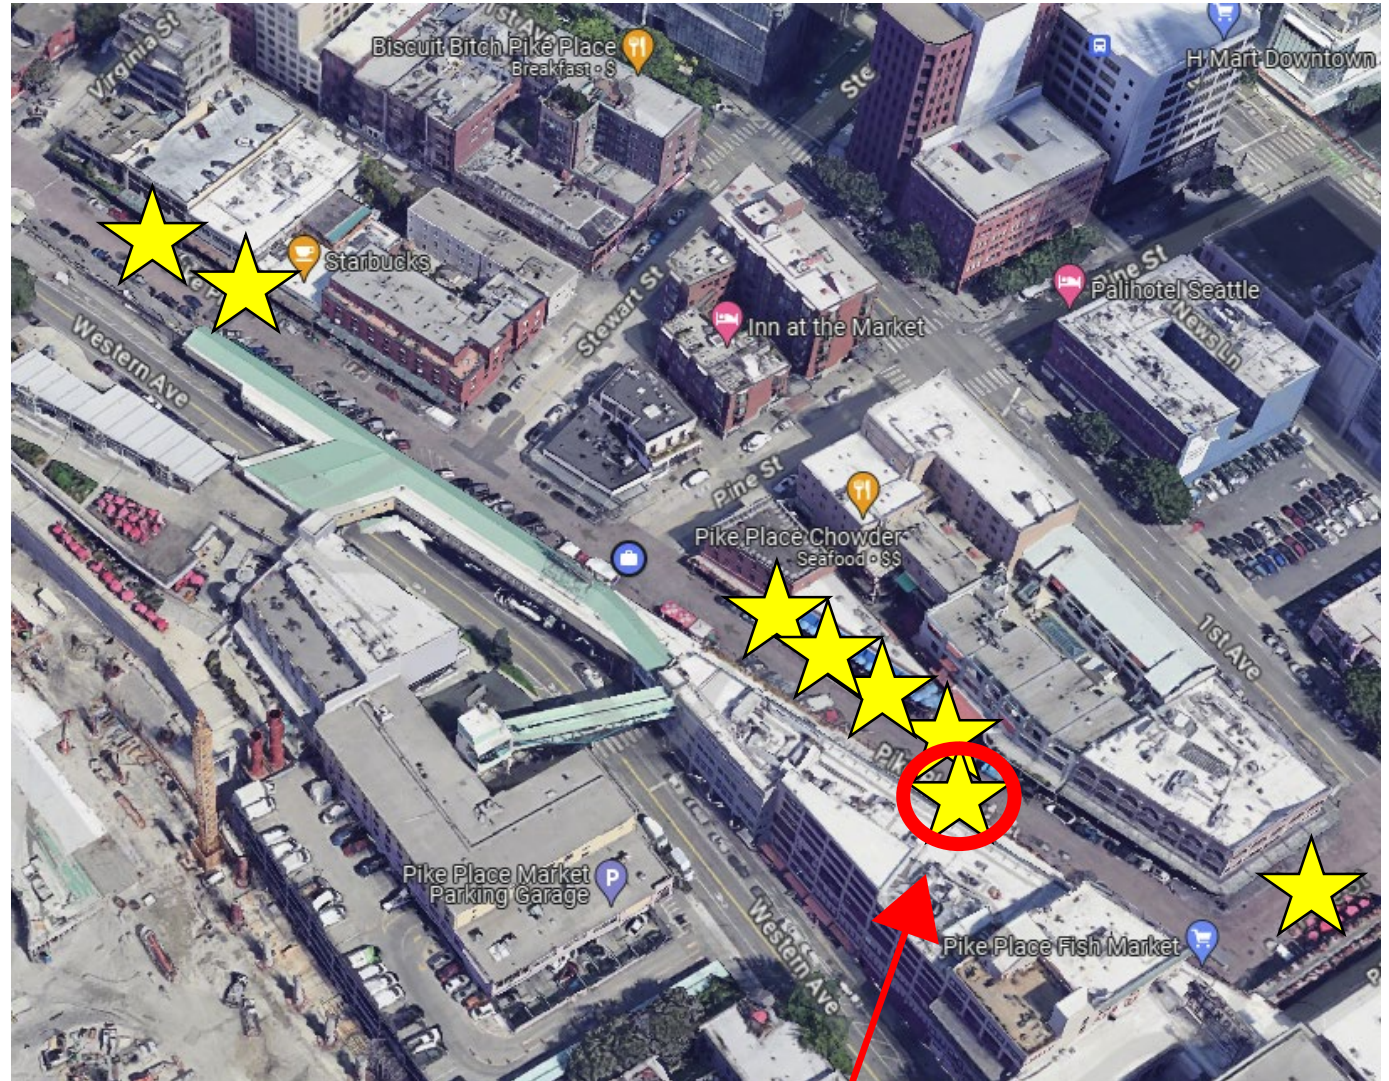

Temporary approval requiring annual review and renewal

Proposed Market Grill outdoor seating

Full Street Plan

- 1- PDA Public Seating
- 2- Jack's Fish and Chips
- 3- Market Grill
- 4- Mr. D's
- 5- Truffle Queen
- 6- Lands of Origin
- 7- PDA Public Seating
- 8- Hellenika

MARKET GRILL
1509 PIKE PL. #3
SEATTLE, WA 98101

PIKE PL.

← PIKE PL. ←

Seasonal
Cafe

Detailed View – South End

Site Plan Market Grill Outdoor Seating

NOTICE
DO NOT
BLOCK DOOR