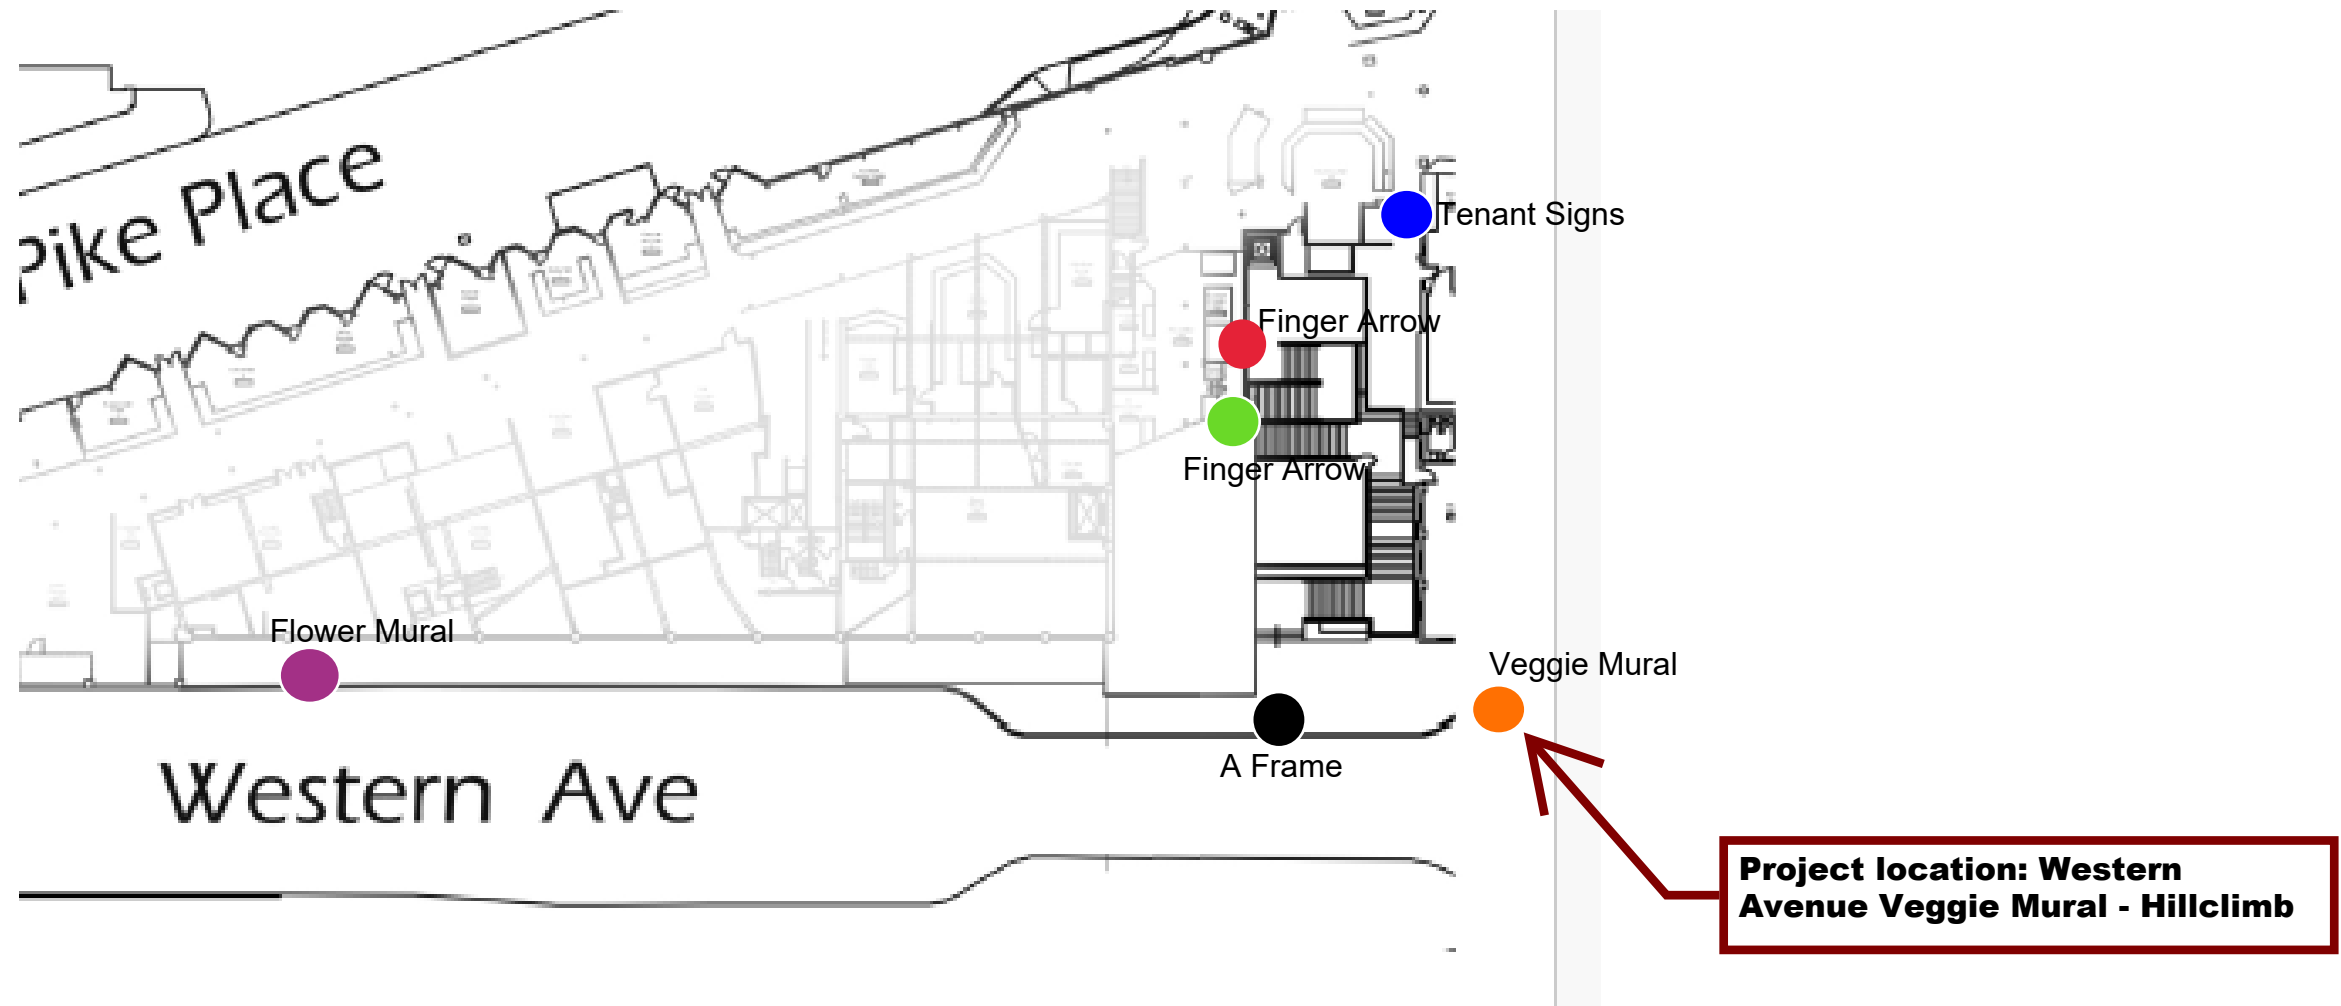

Project location: Western Avenue Veggie Mural - Hillclimb

Site Map

Western Ave Signage Project

Permanent mural by artist Brooke Westlund

Flower Wall

Great “photo op” mural

(graffiti prone doors - replace
previous mural which has been
unearthed after power washing)