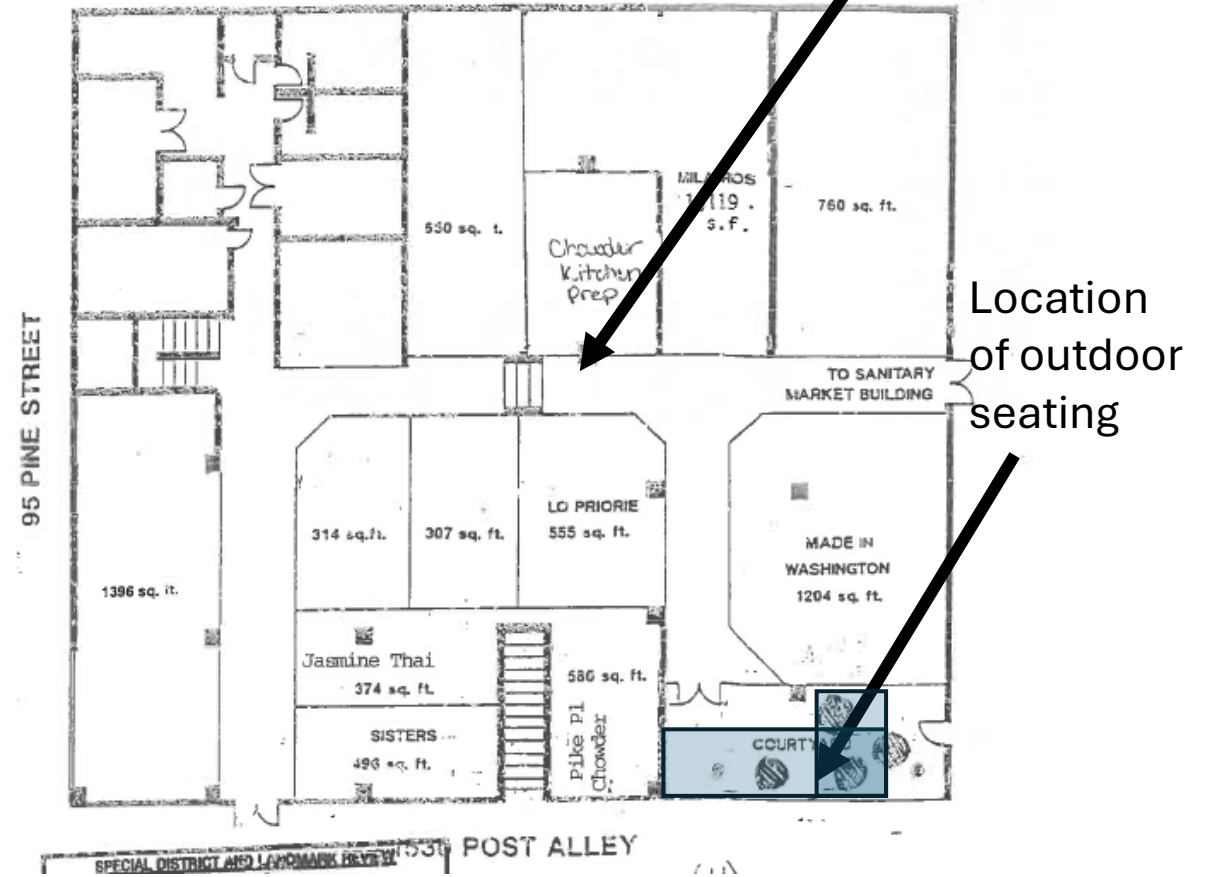

Location of grab and go window