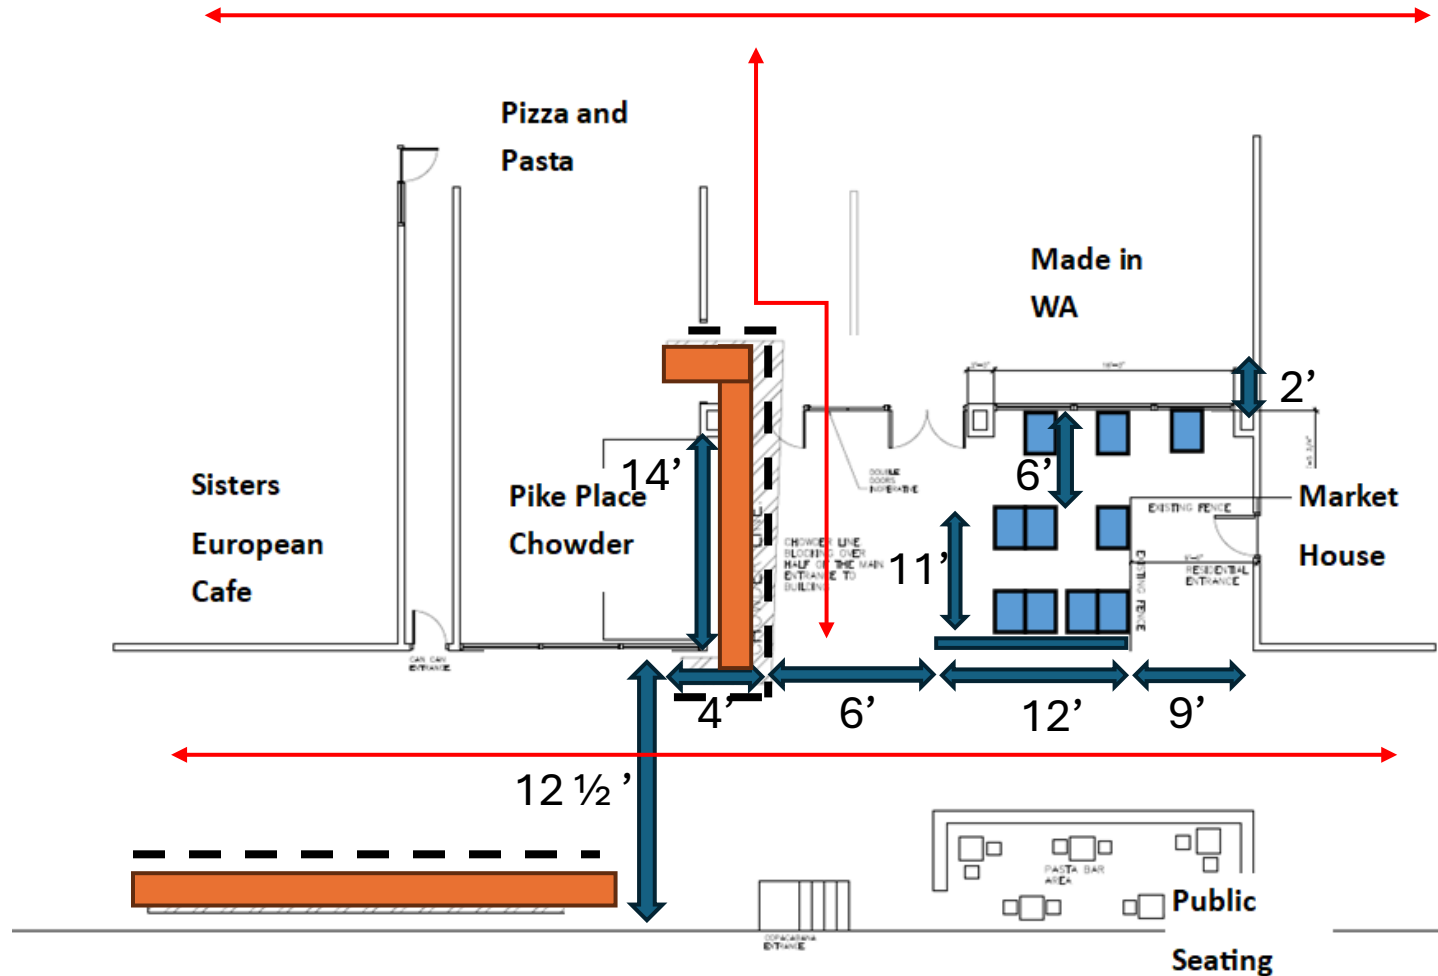

# Pike Place Chowder Intro

- Issue identified:
  - Line - Pike Place Chowder has hired two line managers and will increase staff training. Will also have agreement with PDA on expectations for line management
  - Crowding in east hallway - one of the full time line managers will be dedicated to the grab and go line in the back hallway. This person will also monitor seating areas for neighboring tenants.
  - Customer Seating - PDA will provide tenants with additional signage (on order) to discourage Chowder customers from eating in their leased space (includes stairs and seating areas).
  - One line manager will also patrol neighboring seating areas

# Pike Place Chowder – Outdoor Seating

- Pike Place Chowder seeking exclusive use of a portion of the Post Alley Courtyard for customer seating
  - Consistent with Section 2.3.1 – Pedestrian Qualities
  - 10 tables and 20 chairs
  - Located on PDA property (not in public right-of-way)
  - Approved previously: 2003 and expanded in 2011
  - Changes to seating plan approved: 2011, 2014 and 2016
  - Other businesses with exclusive seating areas: 1<sup>st</sup> Ave, Pine Courtyard, Summer Seating on Pike Place

# Site Plan

Location of grab and go window

# Detailed View of Chowder Line