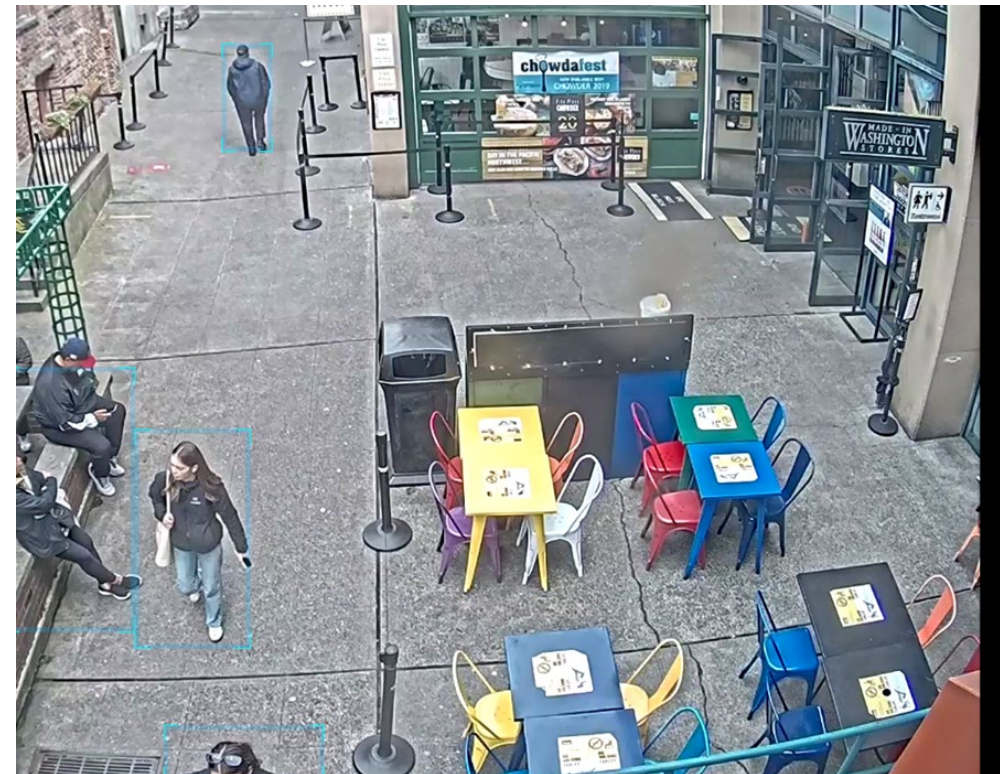

North view of seating area and chowder line