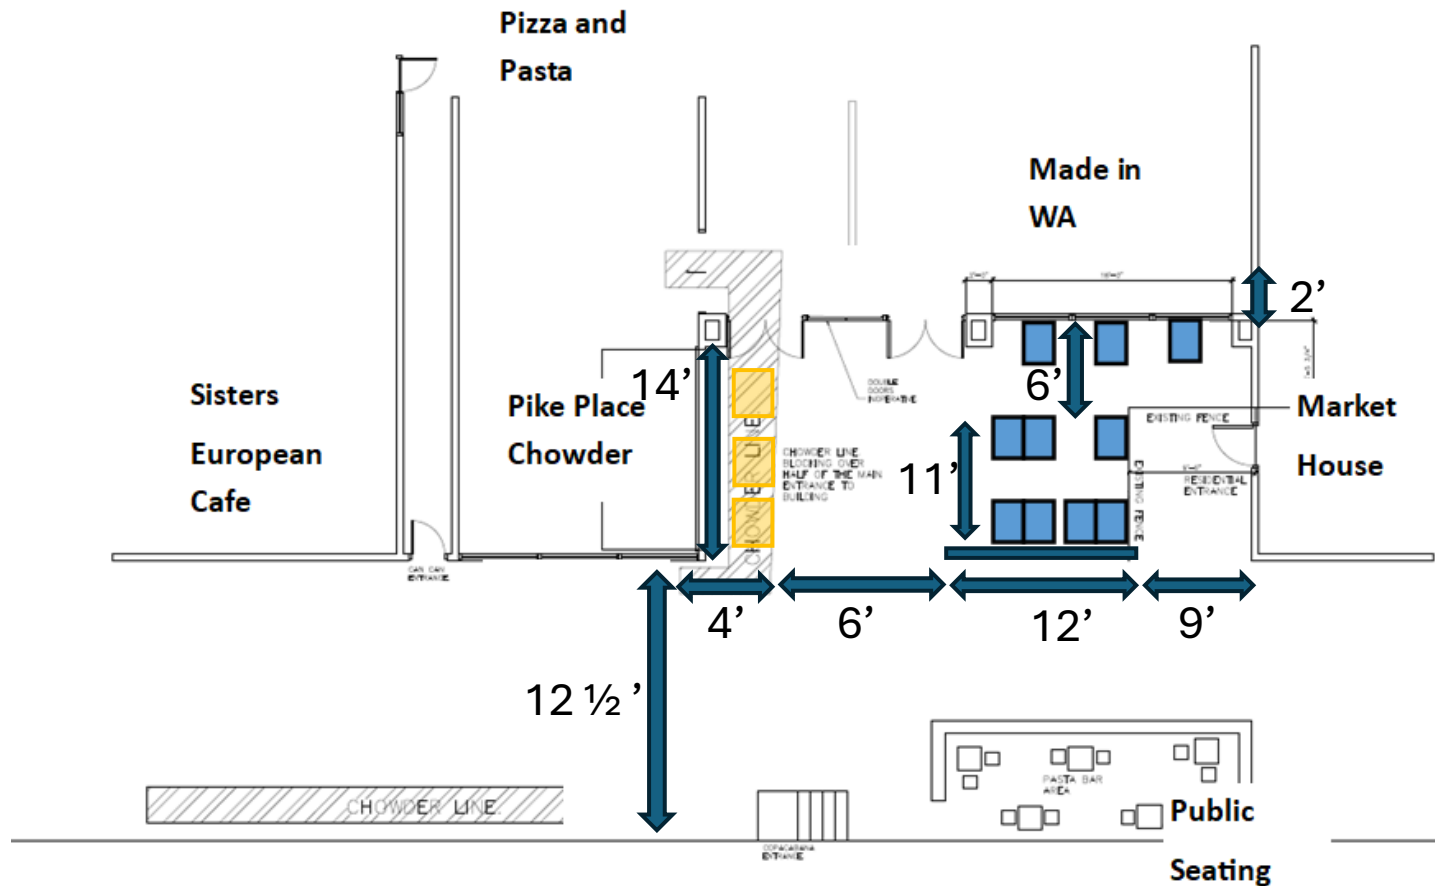

# Pike Place Chowder Intro

- Issue identified:
  - Line - Pike Place Chowder has hired two line managers and will increase staff training. Will also have agreement with PDA on expectations for line management
  - Crowding in east hallway - one of the full time line managers will be dedicated to the grab and go line in the back hallway. This person will also monitor seating areas for neighboring tenants.
  - Customer Seating - PDA will provide tenants with additional signage (on order) to discourage Chowder customers from eating in their leased space (includes stairs and seating areas).
  - One line manager will also patrol neighboring seating areas

# Pike Place Chowder – Outdoor Seating

- Pike Place Chowder seeking exclusive use of a portion of the Post Alley Courtyard for customer seating
  - Consistent with Section 2.3.1 – Pedestrian Qualities
  - 10 tables and 20 chairs
  - Located on PDA property (not in public right-of-way)
  - Approved previously: 2003 and expanded in 2011
  - Changes to seating plan approved: 2011, 2014 and 2016
  - Other businesses with exclusive seating areas: 1<sup>st</sup> Ave, Pine Courtyard, Summer Seating on Pike Place

# Site Plan

Location of grab and go window

# Detailed View of Chowder Line