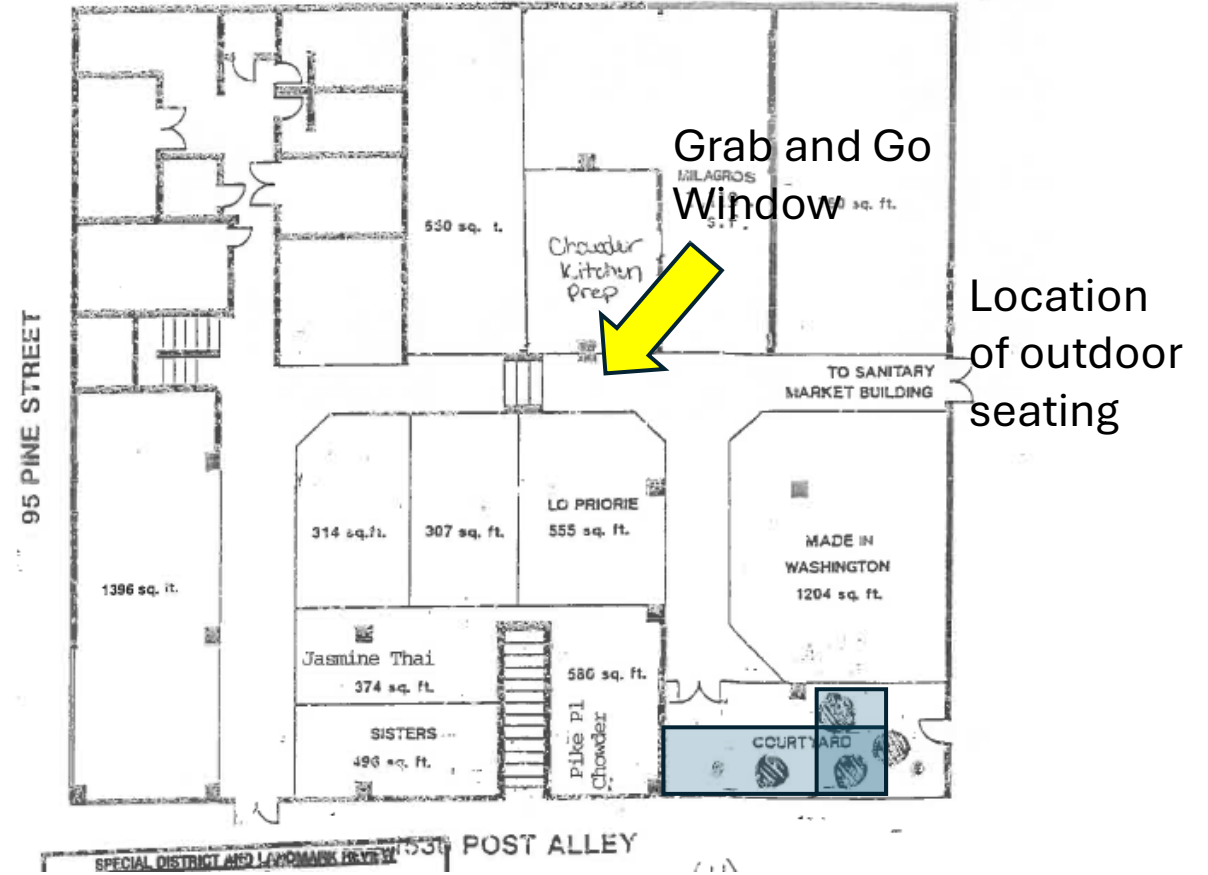

# Pike Place Chowder Intro

- Issue identified:
  - Line - Pike Place Chowder has hired two line managers and will increase staff training. Will also have agreement with PDA on expectations for line management
  - Crowding in east hallway - one of the full time line managers will be dedicated to the grab and go line in the back hallway. This person will also monitor seating areas for neighboring tenants.
  - Customer Seating - PDA will provide tenants with additional signage (on order) to discourage Chowder customers from eating in their leased space (includes stairs and seating areas).
  - One line manager will also patrol neighboring seating areas

# Pike Place Chowder – Outdoor Seating

- Pike Place Chowder seeking exclusive use of a portion of the Post Alley Courtyard for customer seating
  - Consistent with Section 2.3.1 – Pedestrian Qualities
  - 10 tables and 20 chairs
  - Located on PDA property (not in public right-of-way)
  - Approved previously: 2003 and expanded in 2011
  - Changes to seating plan approved: 2011, 2014 and 2016
  - Other businesses with exclusive seating areas: 1<sup>st</sup> Ave, Pine Courtyard, Summer Seating on Pike Place

# Site Plan

Location of grab and go window