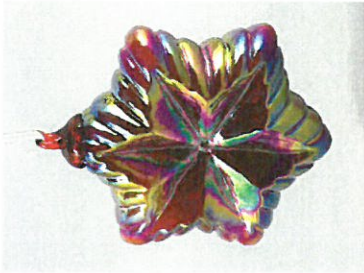

RED STAR #2041 OHO