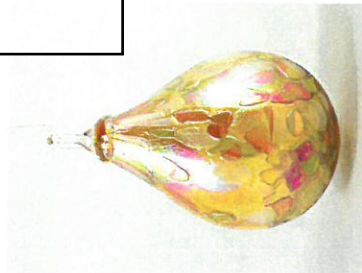

RAINBOW TWIST #1402 ORD

DUSTY GOLD #1405 ORD