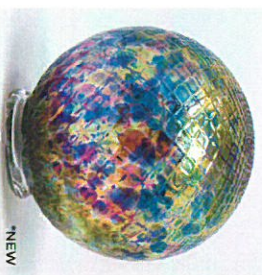

RAINBOW DIAMOND FACET #6103 FL

NEW