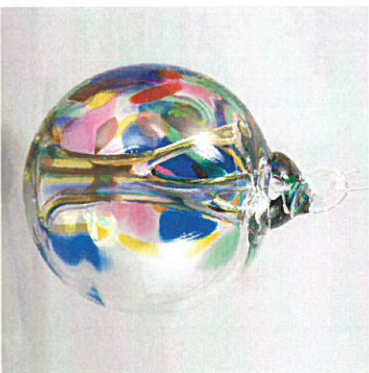

WINTER SUNSET #1302 OSB

FESTIA #1304 OSB