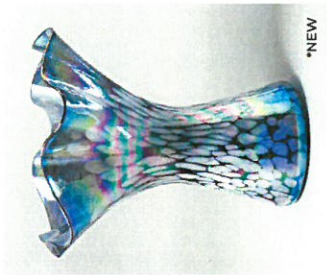

Ready for fresh cut florals or displayed by themselves, our ruffle vases come in three sizes.

SPRING GREEN MINI #3403 VMR

BLUE RAINBOW TWIST MINI #3401 VMR

POPPIES MINI #3402 VMR

BLUE RAINBOW TWIST #3301 VR

BLUE MAIZE #3302 VR

PRETTY IN PINK #3300 VR

WISTERIA #3303 VR

MINI
Approximately 6" h

MEDIUM
Approximately 8" h

LARGE
Approximately 9.5" h

MINI WAVE BOWLS

EXQUISITE VESSELS