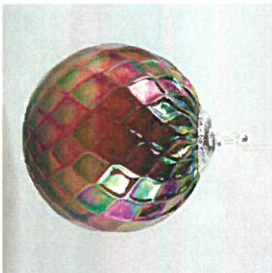

MAY: EMERALD GREEN #1005 OCB

AUGUST: PERIDOT PISTACHIO #1008 OCB