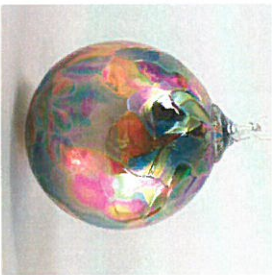

ROMAN RED OPTIC TWIST #0001 OCR

RHUBARB MOSAIC #0011 OCR