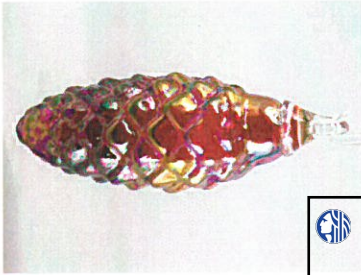

11/09/20

ORNAMENTS

VINTAGE CINC

Retro inspired glass stars sparkle like a winter night sky.

Approximately 3.5" w

HOLLY GREEN LUSTER #2031 OHIO

CRANBERRY LUSTER #2024 OHIO

TINSEL BLUE #2035 OHIO