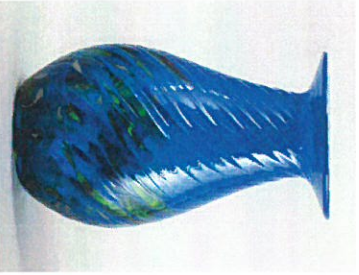

CLOWN FEATHER #4109 AF

VIOLET BLUE #4110 AF

Approximately 5" w

TULIP MOSAIC RAINDROP #3102 VRD

DESERT GOLD RAINDROP #3101 VRD

CRANBERRY RAINBOW RAINDROP #3103 VRD

TULIP MOSAIC HOURGLASS #3202 VH

DESERT GOLD HOURGLASS #3201 VH