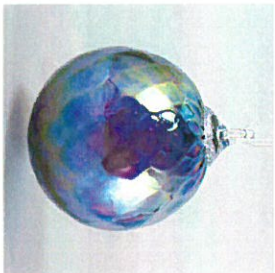

MARCH: AQUAMARINE #1003 OCB

FEBRUARY: AMETHYST SYRAH #1002 OCB