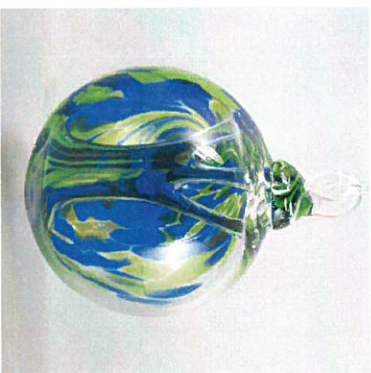

FESTIA #1304 OSB

SUNDAY BLUE #1306 OSB