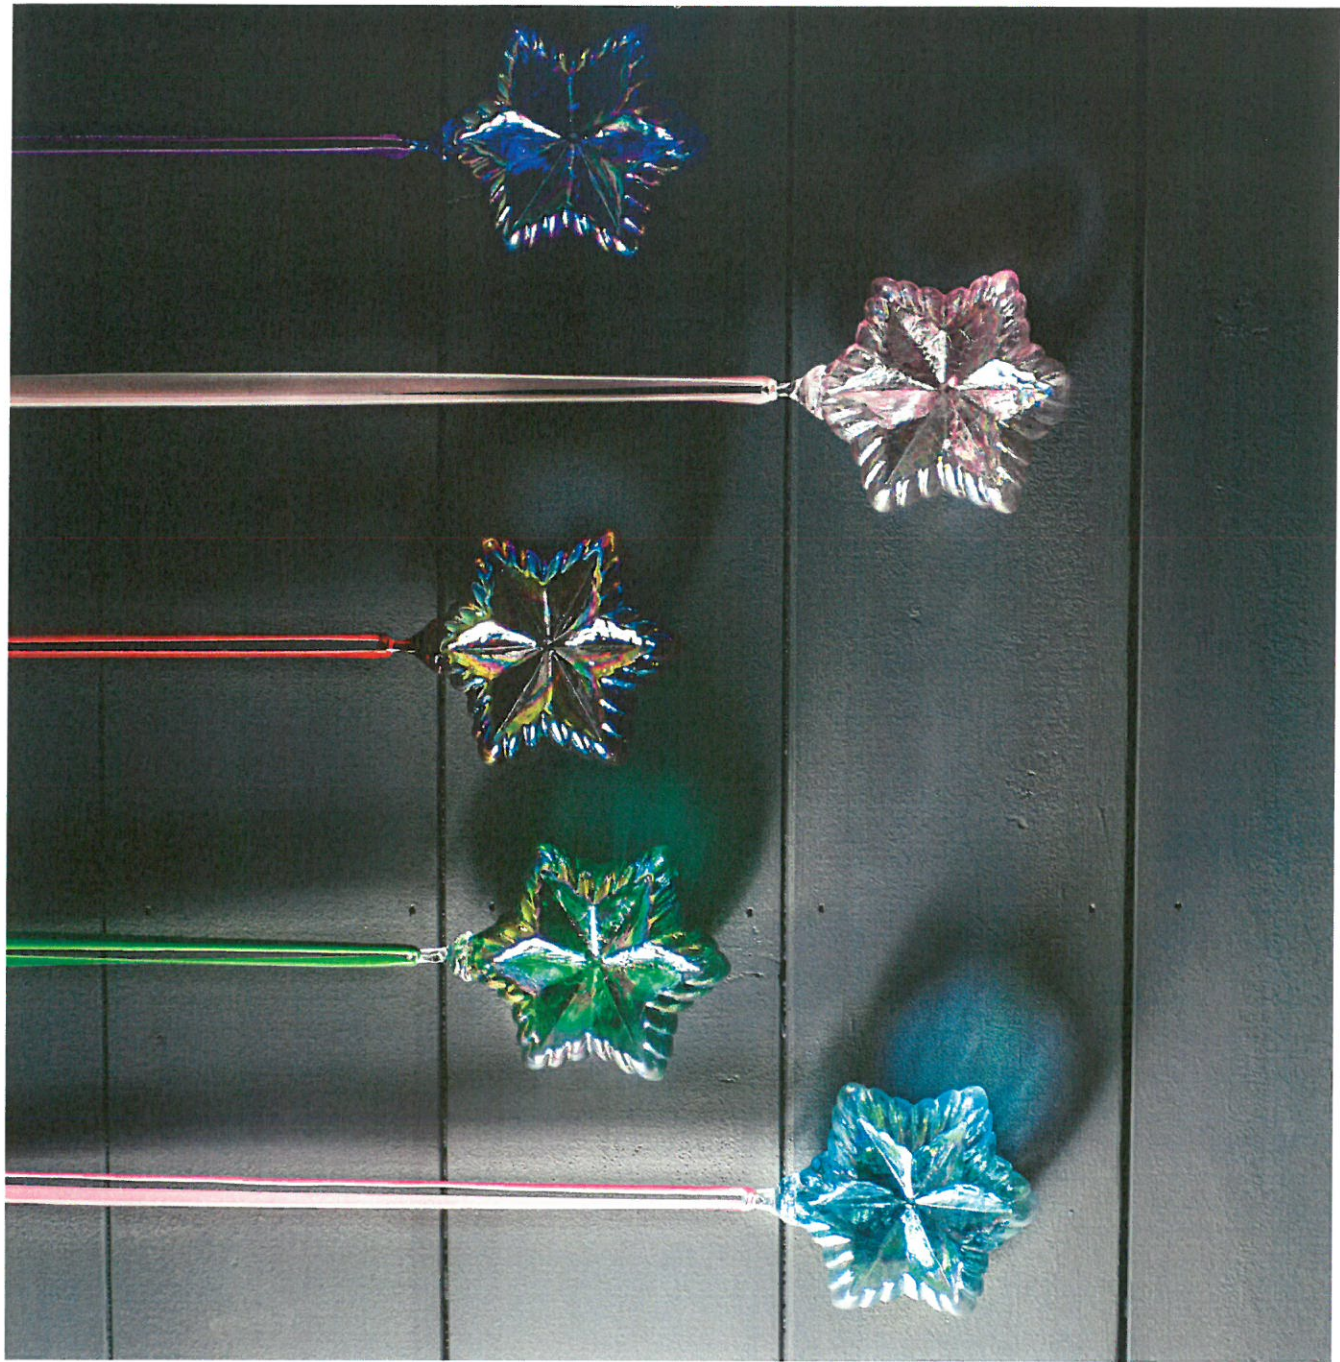

RED STAR #2041 OHO