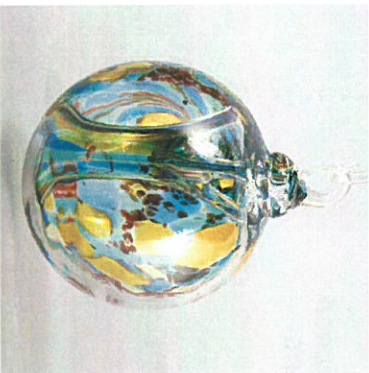

JADE MOSAIC #1301 OSB

OCEAN LAVA #1303 OSB