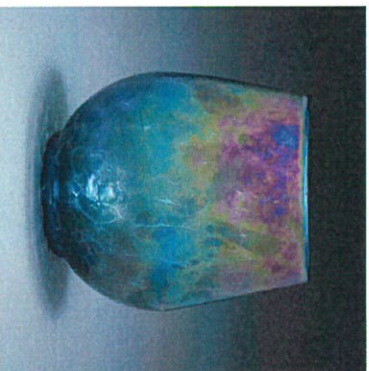

**BOHO VOTIVE
COLLECTION**

CLIMMERCING CEMIS

Gemstone palette + soft shimmering
glow in a delicate tulip shape.

Approximately 5.25"h

BERRY LUSTER #5207 TVOT

SMOKY BLUE LUSTER #5210 TVOT

CTRINE LUSTER #5209 TVOT