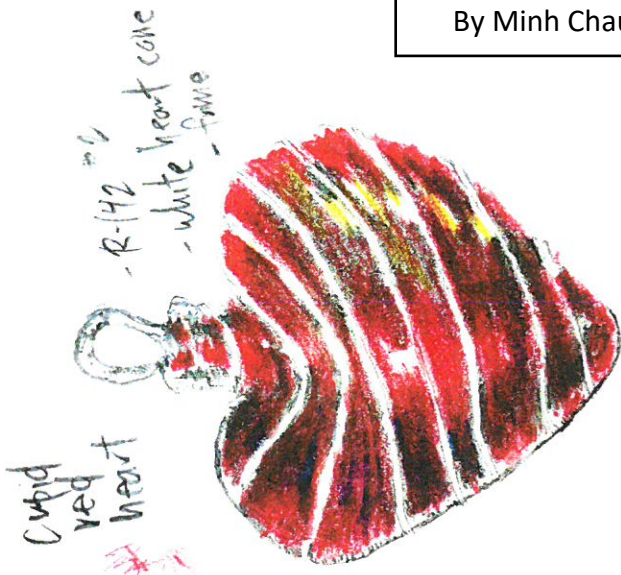

LIMITED EDITION

The sweetest thing for your sweetheart! Our limited edition Cupid Red Heart shows your true love how much you care. Lovingly swirled sheet glass and cane is a memory-maker!

LIMITED EDITION CUPID RED HEART #1214 OAS