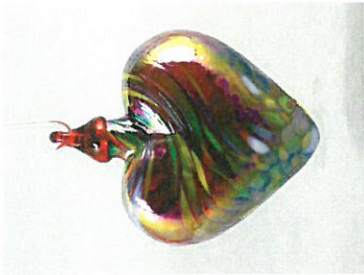

RED FEATHER TWIST #1602 OCH