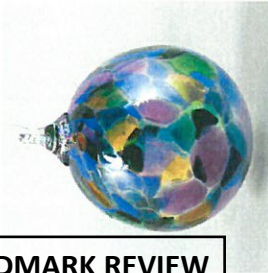

PURPLE MYSTIQUE ORCHID #0047 OCR

ISLAND SPRINKLE #0028 OCR