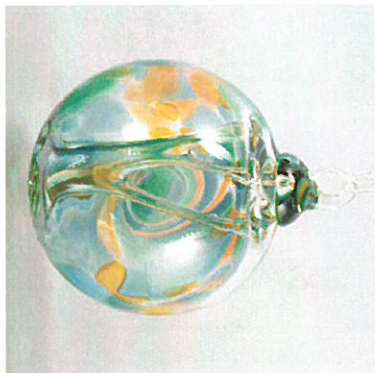

WINTER SUNSET #1302 OSB