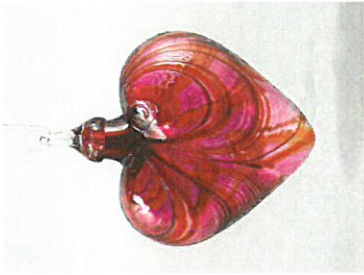

RED FEATHER TWIST #1602 OCH

VALENTINE #1601 OCH