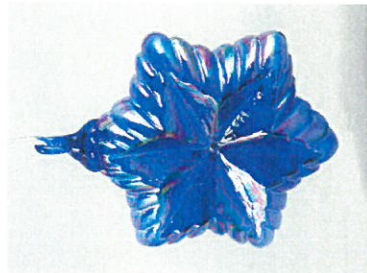

PINK STAR #2042 OHO

COBALT BLUE STAR #2045 OHO