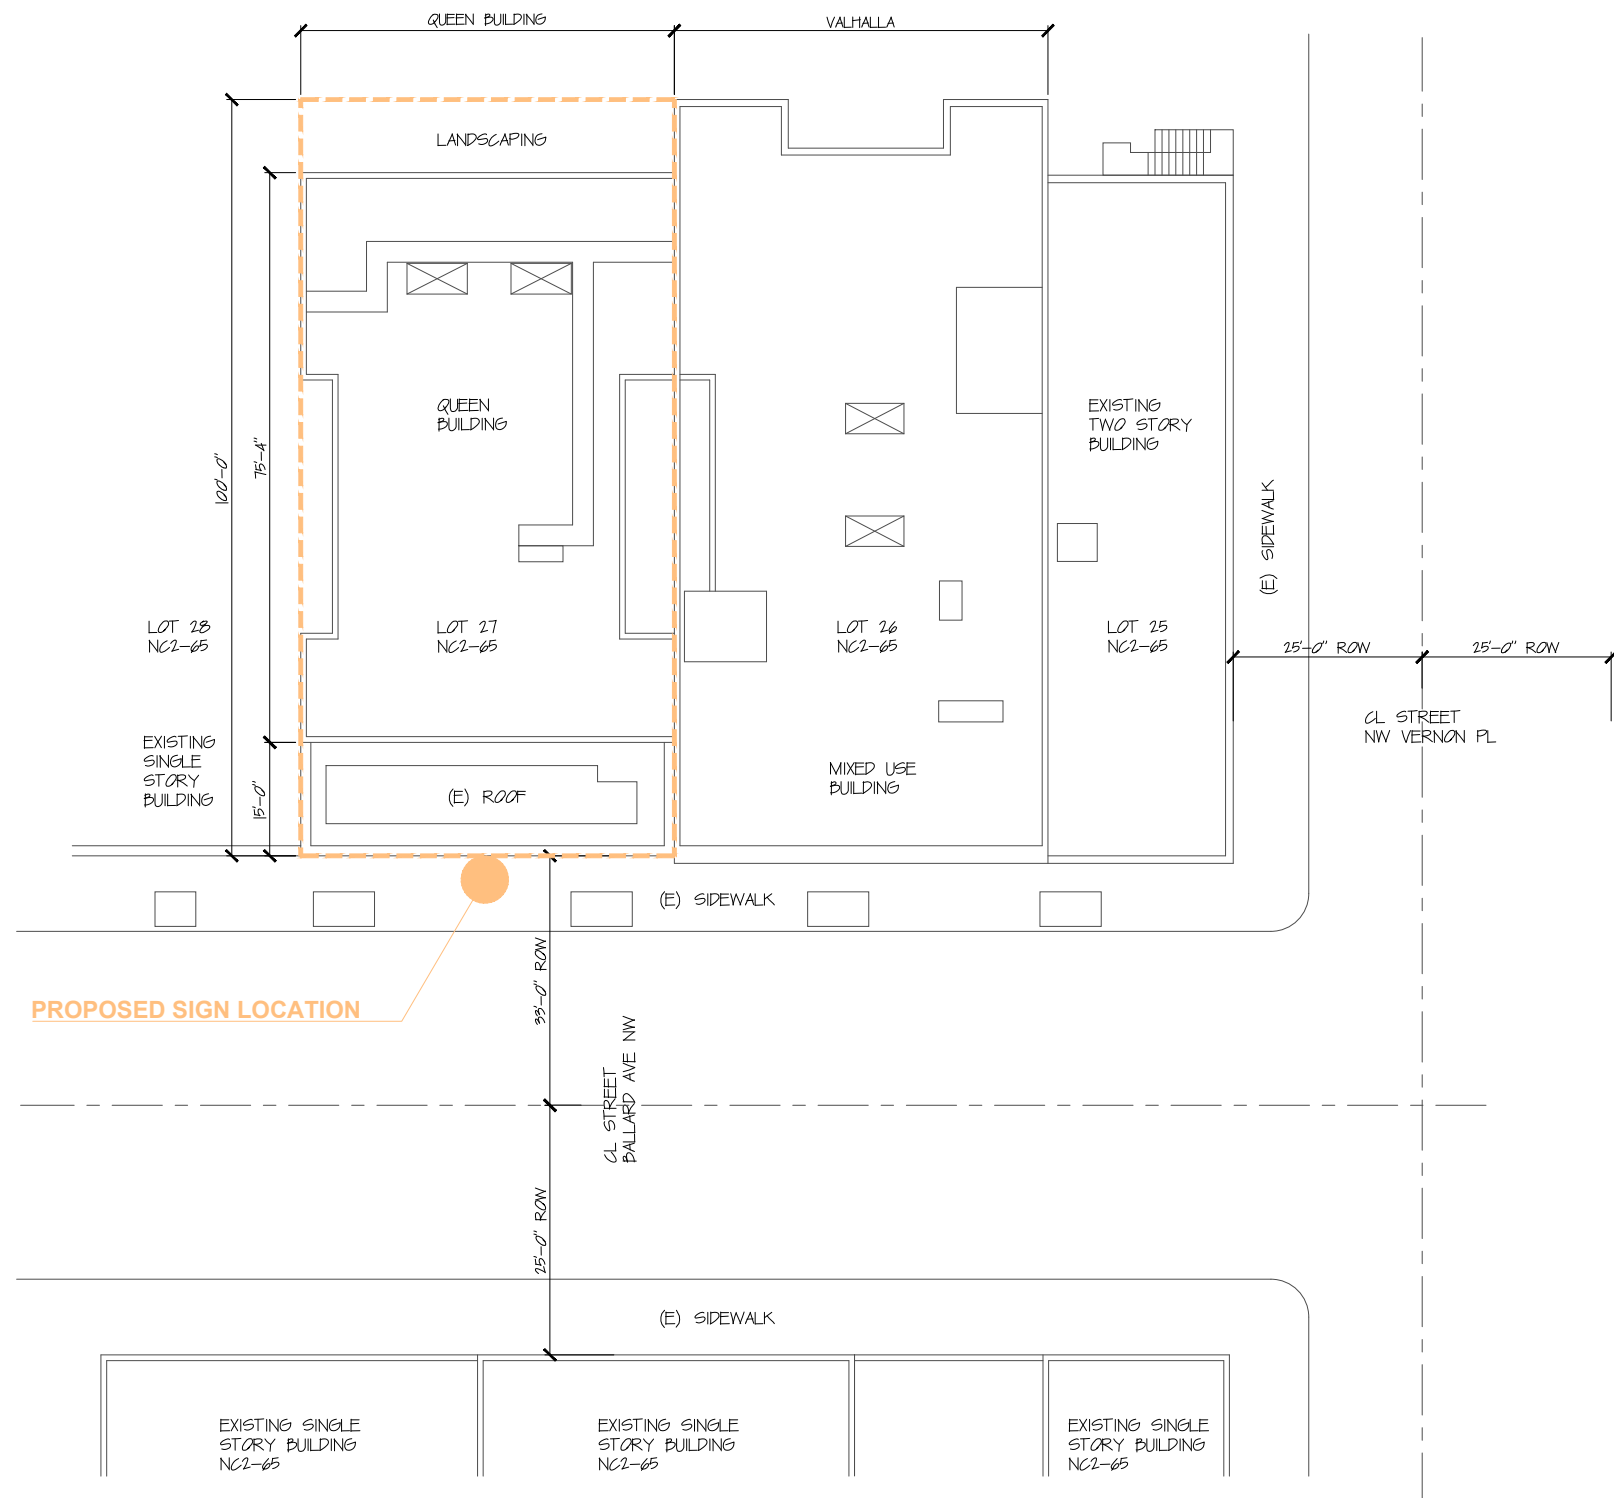

06.20.24

Parcel Number: 276770-3010
 Zoning: NC2-65

NOTE:
 Neighborhood Commercial 2
 NC2
 A moderately-sized pedestrian-oriented shopping area that provides a full range of retail sales and services to the surrounding neighborhood, such as medium-sized grocery stores, drug stores, coffee shops, customer service offices, or medical/dental facilities. Building types are single-purpose commercial structures, multi-story mixed use and residential structures. Non residential uses typically occupy the street front. 25,000 SF is the maximum size for some commercial uses.