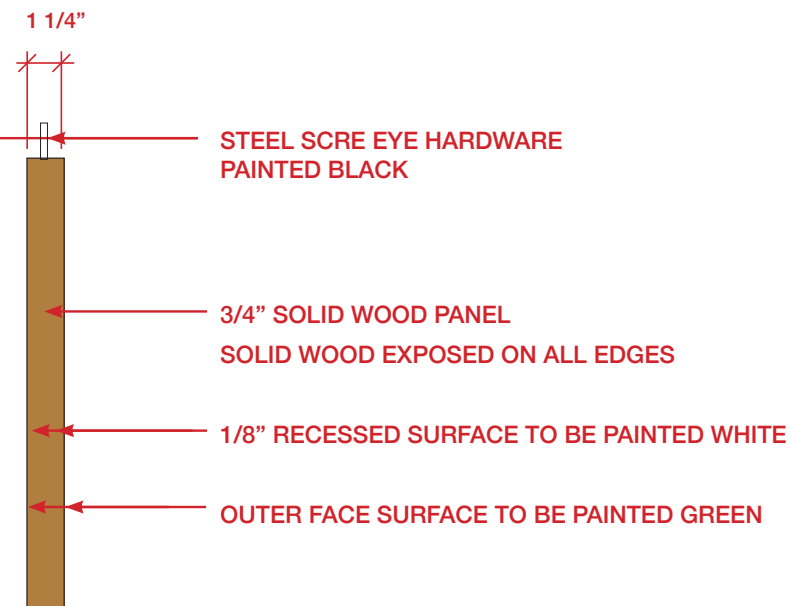

EXTERIOR ELEVATIONS

06.20.24

SIDE ELEVATION

STEEL SCREW EYE PAINTED FLAT BLACK

STEEL QUICK LINK PAINTED FLAT BLACK

MOUNTING HARDWARE

WASHINGTON STATE PARKS FOUNDATION

5306 Ballard Avenue NW
Suite 213
Seattle, WA 98107

4750 AIRPORT WAY SOUTH SEATTLE, WA 98108 WWW.BODHIBUILDERS.COM 206.992.8019

BLADE SIGN MOUNT DETAILS

06.20.24

BLADE SIGN- SOUTH SIDE

BLADE SIGN- NORTH FACE

BLADE SIGN DETAIL- SIDE VIEW

BLADE SIGN DETAIL- FRONT VIEW