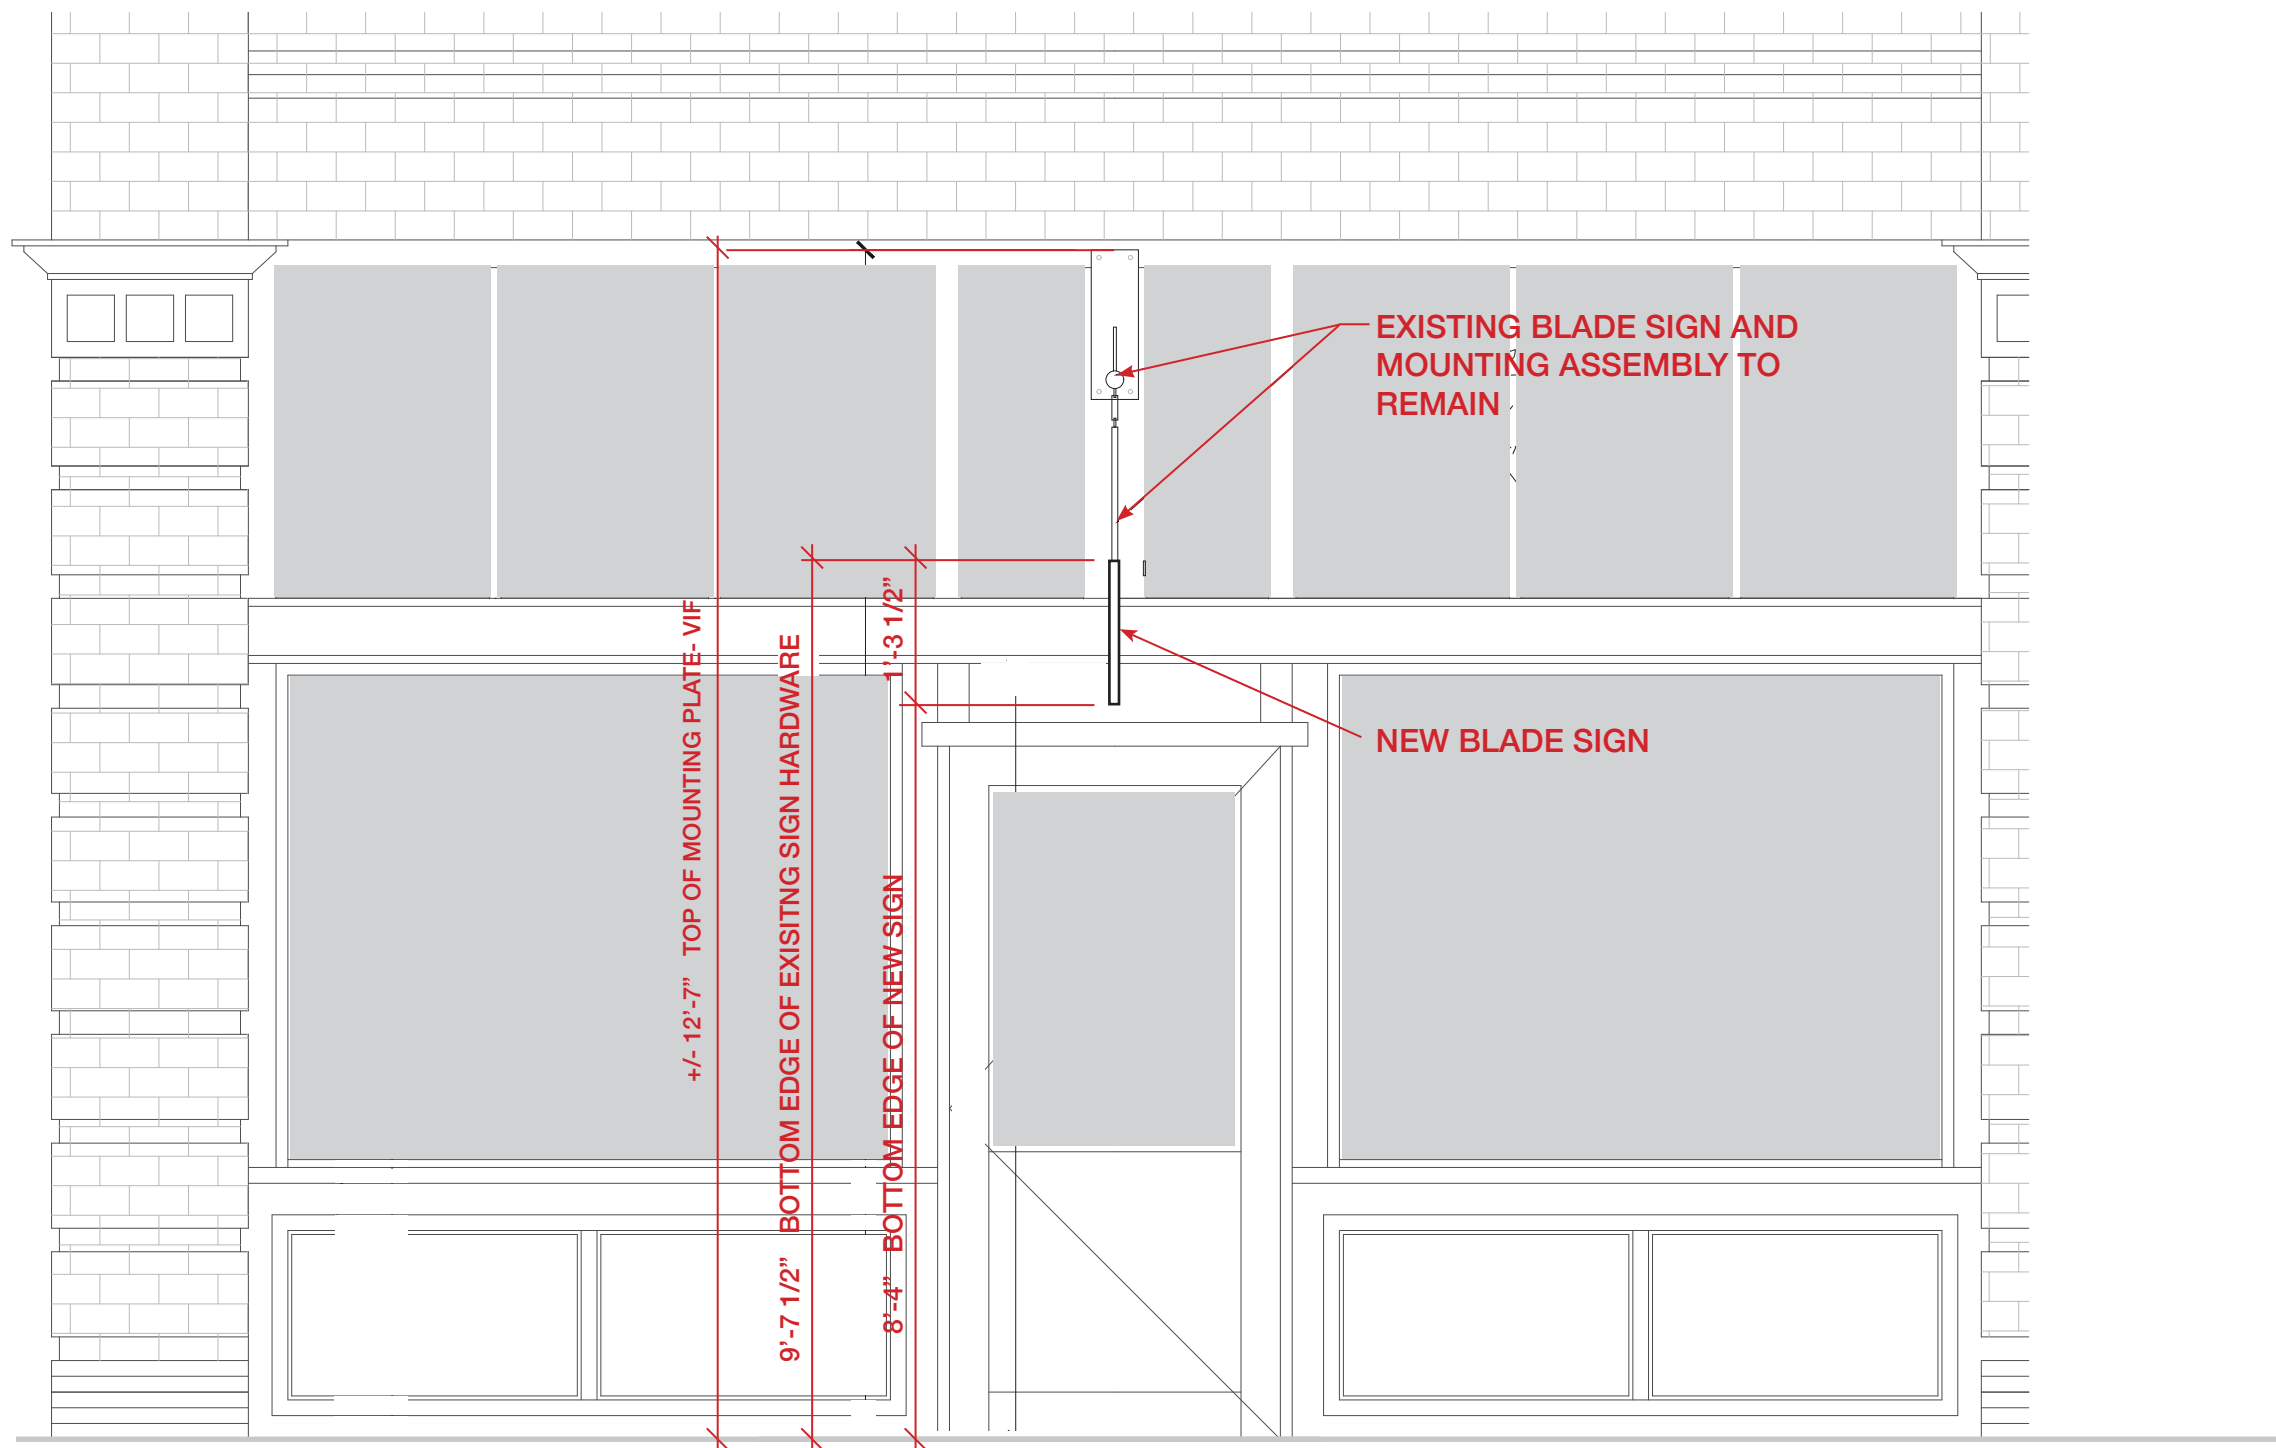

WASHINGTON STATE PARKS FOUNDATION

5306 Ballard Avenue NW
Suite 213
Seattle, WA 98107

4750 AIRPORT WAY SOUTH SEATTLE, WA 98108 WWW.BODHIBUILDERS.COM 206.992.8019

EXTERIOR ELEVATIONS

06.20.24