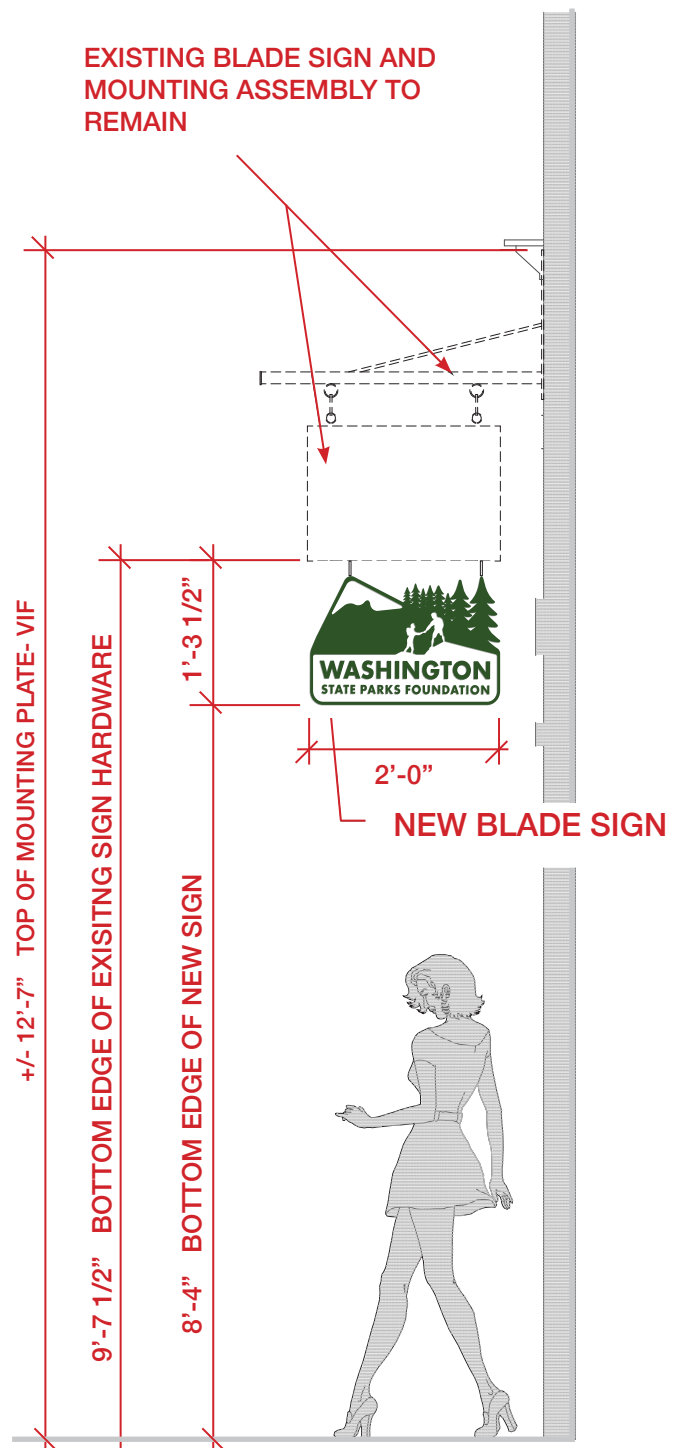

WASHINGTON STATE PARKS FOUNDATION

5306 Ballard Avenue NW
Suite 213
Seattle, WA 98107

4750 AIRPORT WAY SOUTH SEATTLE, WA 98108 WWW.BODHIBUILDERS.COM 206.992.8019

EXTERIOR ELEVATIONS

06.20.24