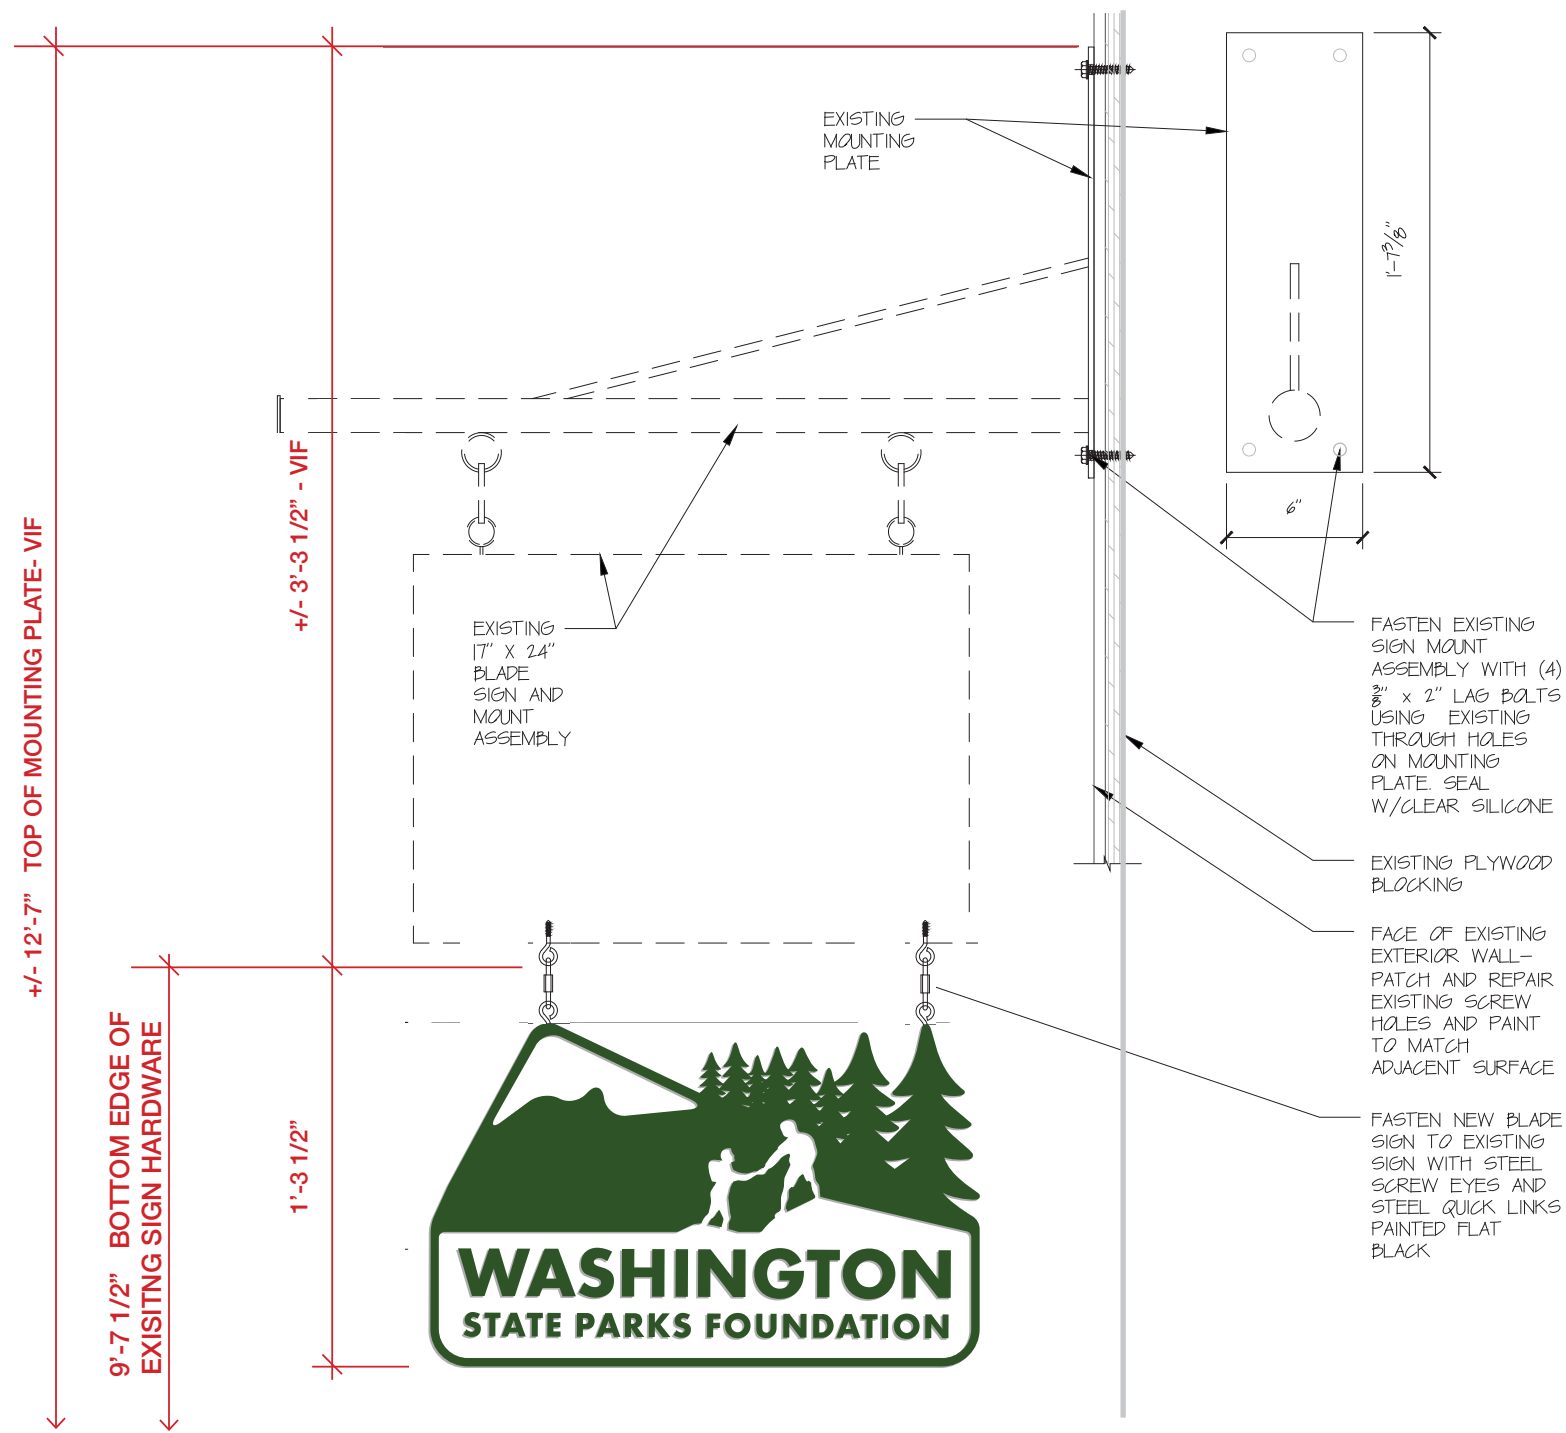

SITE MAP

06.20.24

WASHINGTON STATE PARKS FOUNDATION

5306 Ballard Avenue NW
Suite 213
Seattle, WA 98107

4750 AIRPORT WAY SOUTH SEATTLE, WA 98108 WWW.BODHIBUILDERS.COM 206.992.8019

EXTERIOR ELEVATIONS

06.20.24

EXISTING BLADE SIGN AND MOUNTING ASSEMBLY TO REMAIN

NEW BLADE SIGN

WASHINGTON STATE PARKS FOUNDATION

5306 Ballard Avenue NW
Suite 213
Seattle, WA 98107

4750 AIRPORT WAY SOUTH SEATTLE, WA 98108 WWW.BODHIBUILDERS.COM 206.992.8019

EXTERIOR ELEVATIONS

06.20.24

SIDE ELEVATION

STEEL SCREW EYE PAINTED FLAT BLACK

STEEL QUICK LINK PAINTED FLAT BLACK

MOUNTING HARDWARE

WASHINGTON STATE PARKS FOUNDATION

5306 Ballard Avenue NW
Suite 213
Seattle, WA 98107

4750 AIRPORT WAY SOUTH SEATTLE, WA 98108 WWW.BODHIBUILDERS.COM 206.992.8019

BLADE SIGN MOUNT DETAILS

06.20.24

BLADE SIGN- SOUTH SIDE

BLADE SIGN- NORTH FACE

BLADE SIGN DETAIL- SIDE VIEW

BLADE SIGN DETAIL- FRONT VIEW