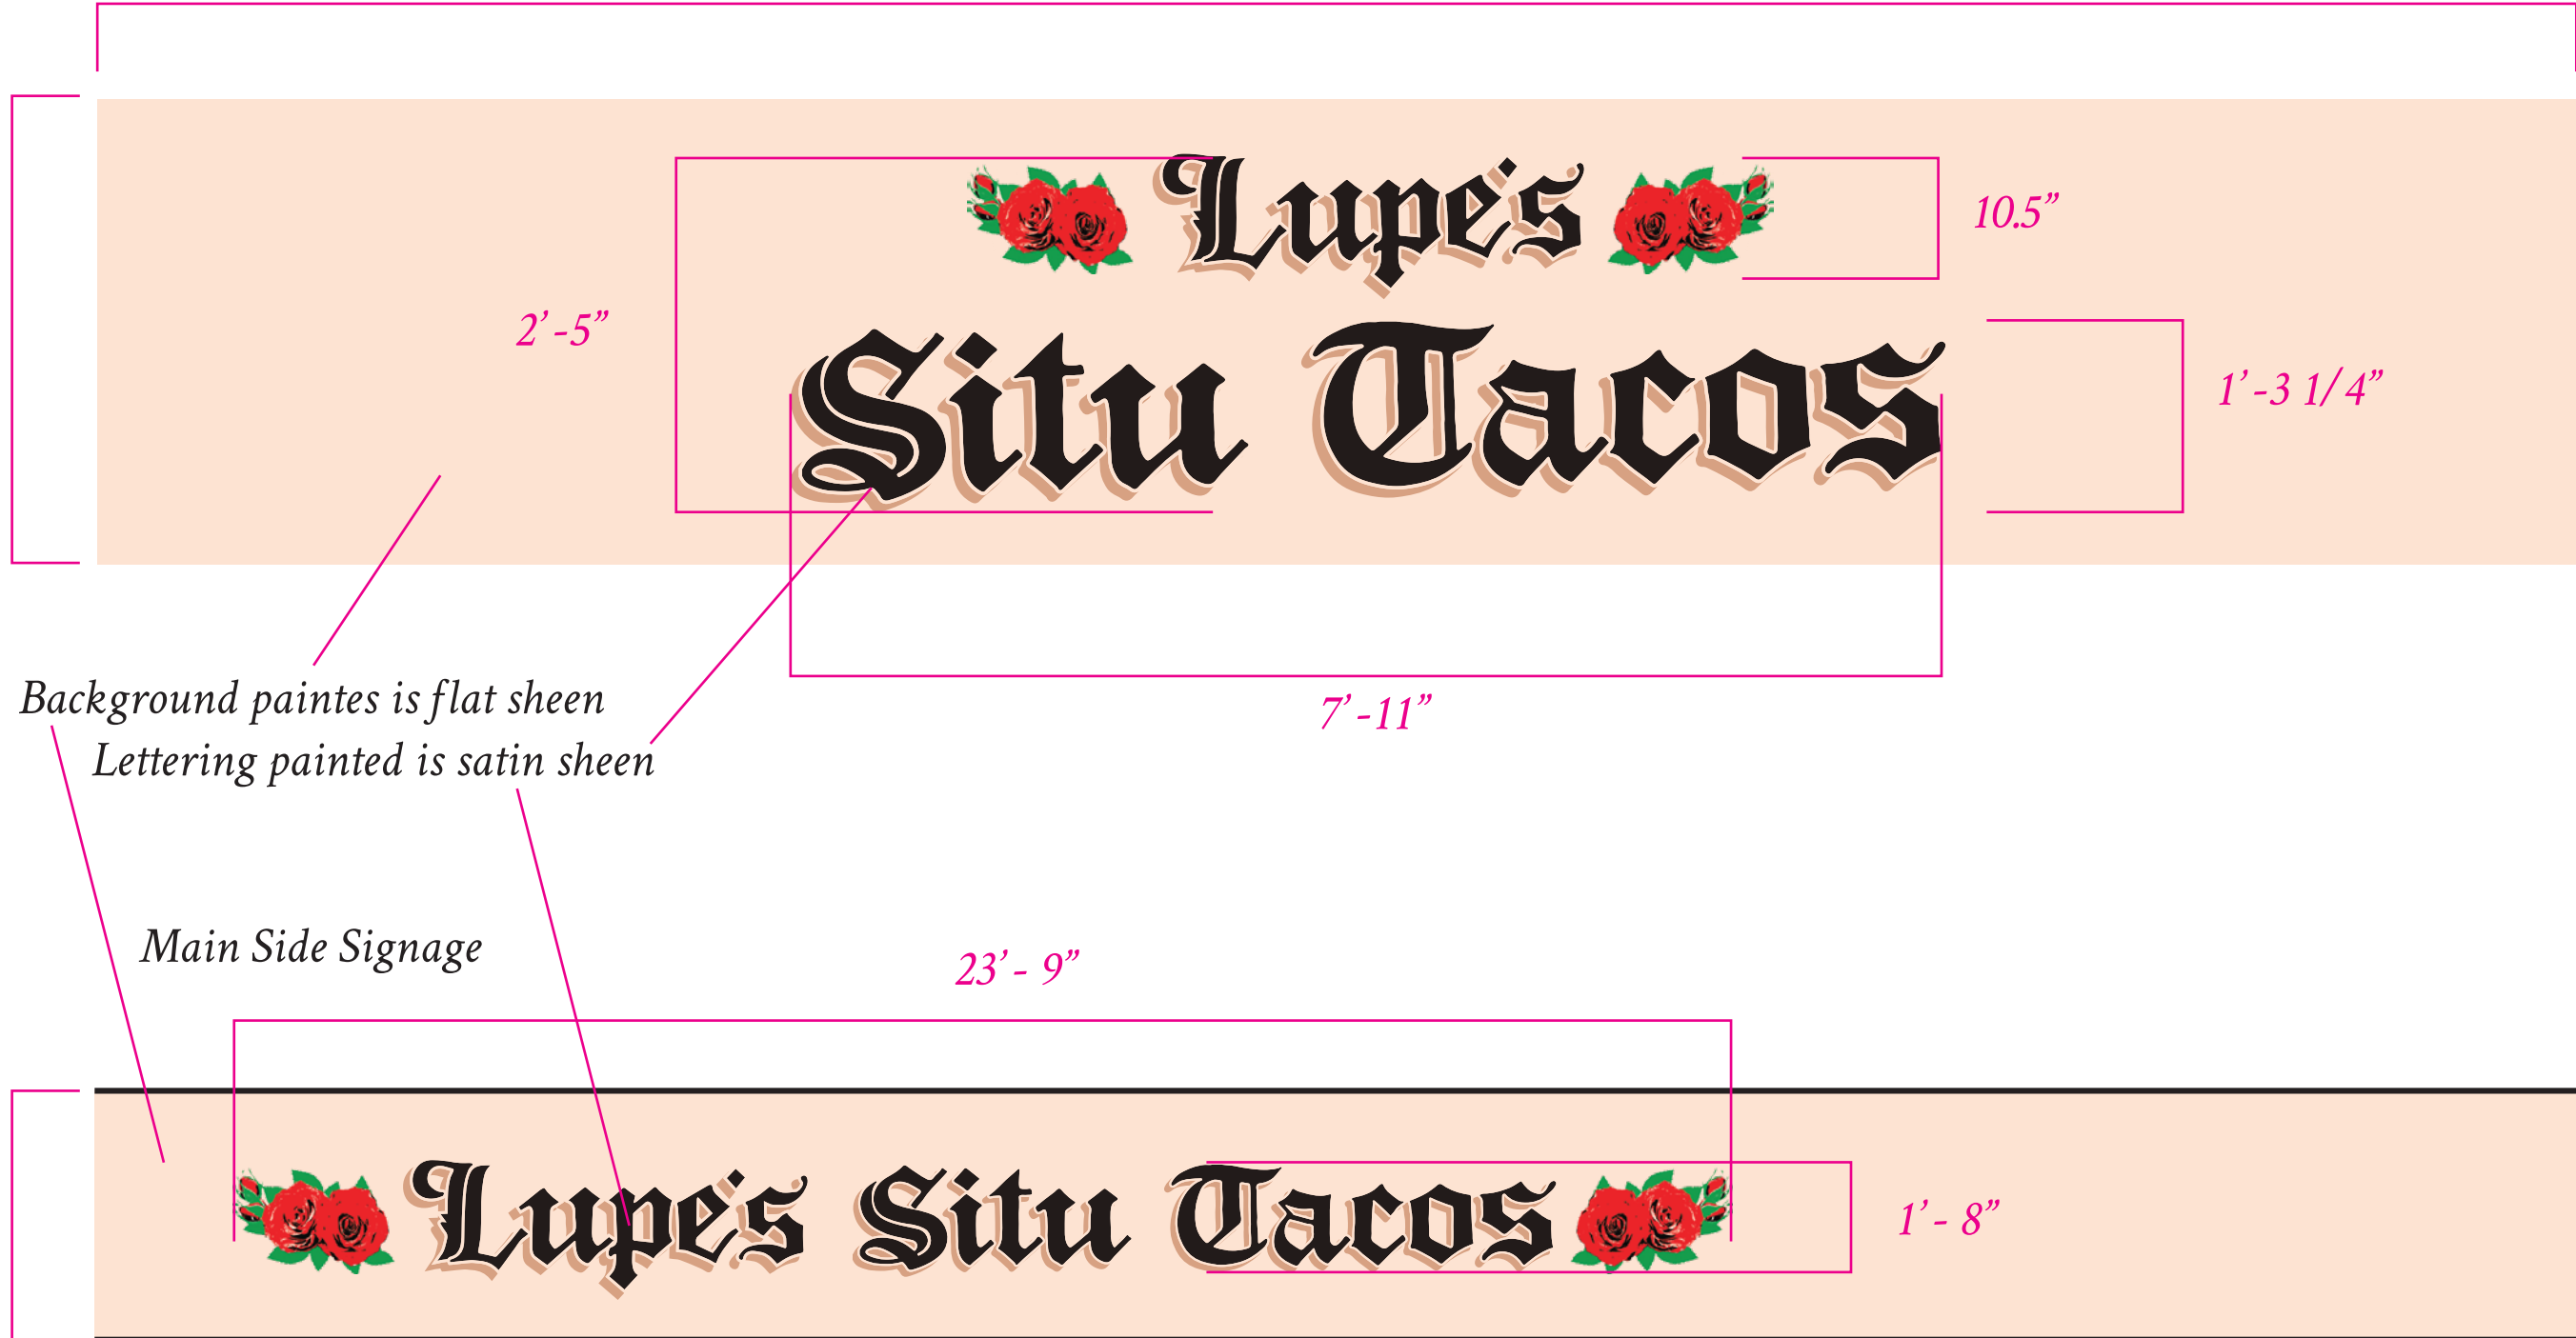

# Lupe's Situ Tacos

PROPOSED CHANGES  
TO SIGNAGE AND EXTERIOR

...

5239 Ballard Ave NW

Hi there!

Thank you for your consideration of my business, “Lupe’s Situ Tacos”. A little bit about me: I was raised by an extended Lebanese/Mexican American family, in which traditional cuisine was the centerpiece. My Situ, (Arabic for grandma), alongside my mother, has taught me how to cook since I was 3 years old. During the pandemic, I lost my job of 8 years, bartending at Hattie’s Hat, and started making what my family affectionately calls “Situ Tacos” ie: the traditional crunchy tacos, for the public. These tacos are delicately sewn together with toothpicks and fried to be crispy. They are delicious. The business has taken off, and we needed a space to grow and flourish. We are thrilled to be back in Ballard, where I live and have worked. I’ve established quite the community on Ballard Ave over the years, bartending and playing music, and am so excited to now have my very own storefront to be able to not only feed the public but serve as a community hub. I recognize that Ballard is unique in trying to maintain a historical context regarding the facades of storefronts, etc. Through that lens, I believe using a classic old English alphabet by way of the traditional craft of sign painting, will stay in line with historical standards, and will also add some color and vibrance to the corner of the block. I am thrilled to bring a little bit of diversity and fun into our community that I cherish. And I believe this will only add to the visibility and accessibility for multiple generations and communities so that Ballard can feel inviting to everyone. Thanks again for your consideration.

Cheers, Lupe

Current Exterior

Proposed Exterior Mockups

Signage · Overall Front

Signage · Overall Side

39' - 10"

 **Lupe's Situ Tacos** 

15' - 2"

Background paint is flat sheen  
Lettering painted is satin sheen

Main Side Signage

23'-9"

4'

1'-8"