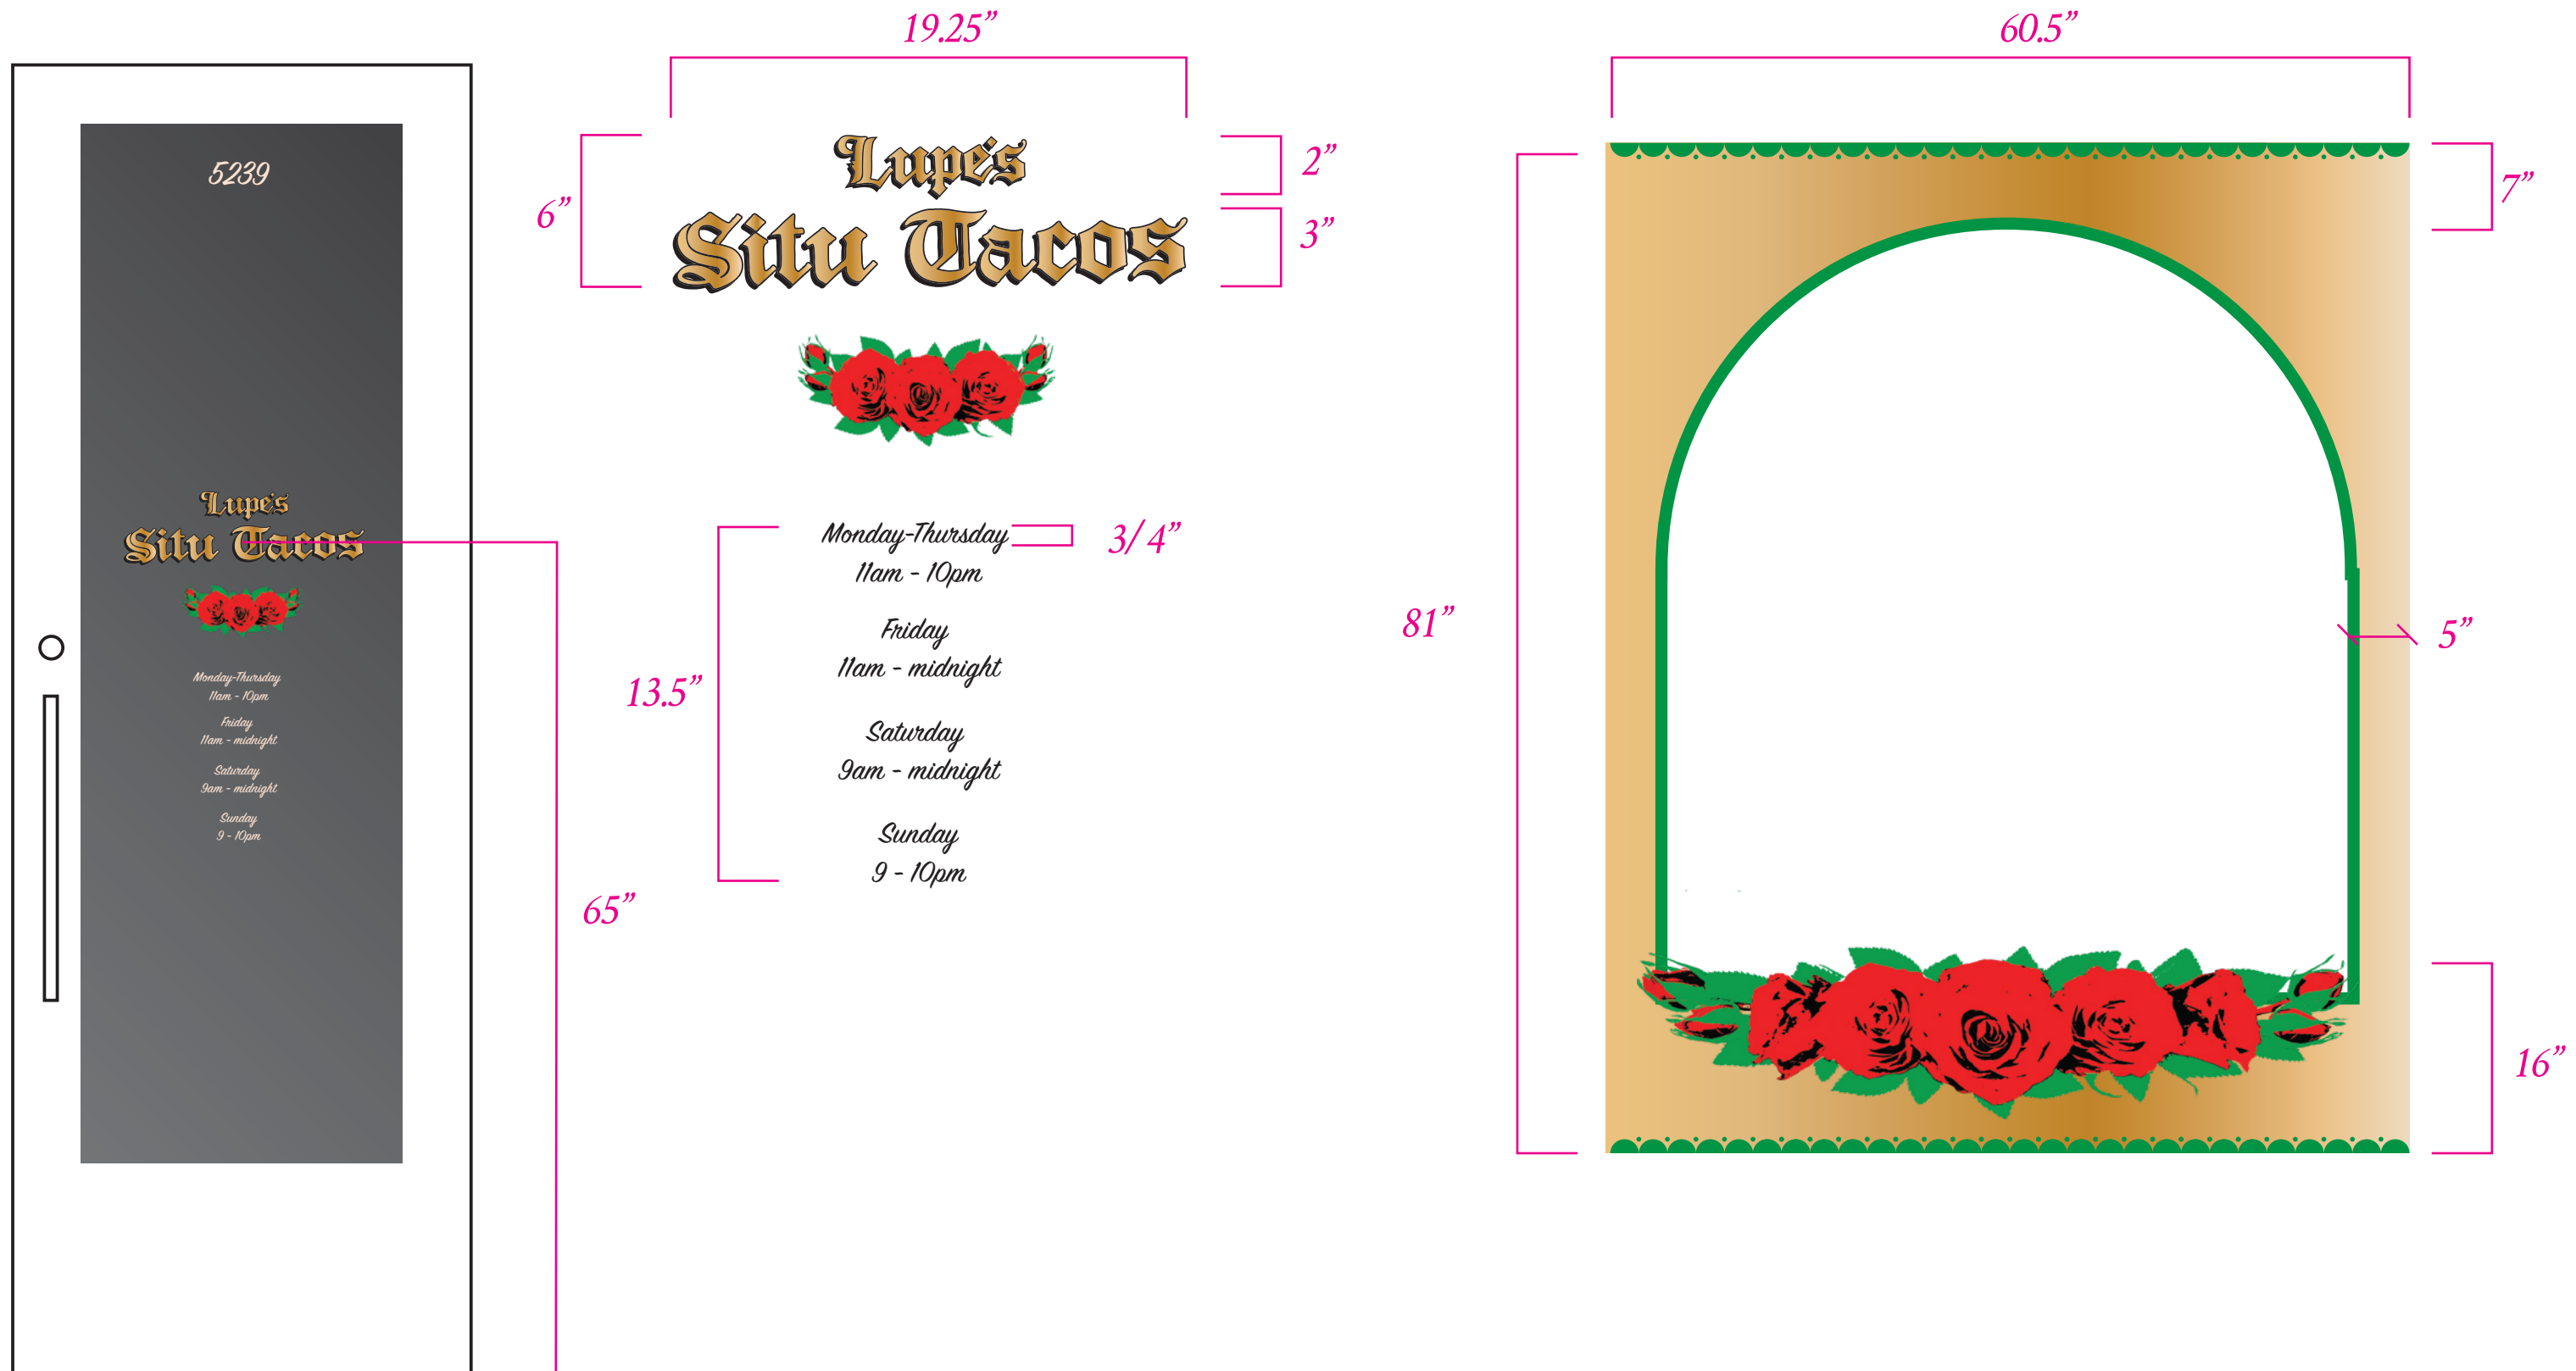

Main Signage · Detail