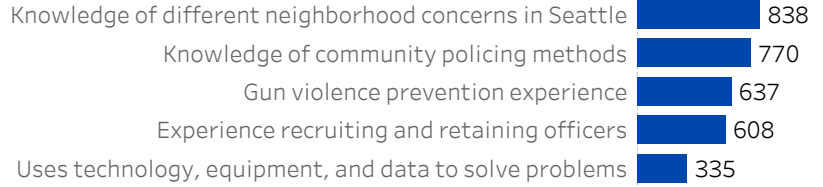

Chief of Police Search Survey

1,348 Respondents

Respondent Disposition

Which of these statements best describes you?

Most Important Leadership Qualities

Which of the following leadership qualities are most important to you for the next Chief of Police?

Most Important Issues

Which of the following are most important to you for the next Chief of Police?

Most Important Goals

Which of the following goals for the next Chief of Police are most important to you?