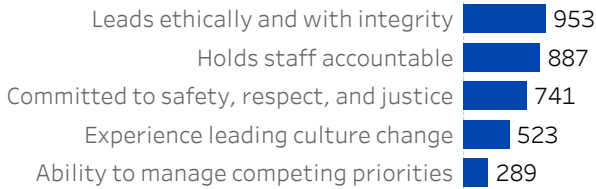

Chief of Police Search Survey

1,348 Respondents

Respondent Disposition

Which of these statements best describes you?

Most Important Leadership Qualities

Which of the following leadership qualities are most important to you for the next Chief of Police?

Most Important Issues

Which of the following are most important to you for the next Chief of Police?

Most Important Goals

Which of the following goals for the next Chief of Police are most important to you?