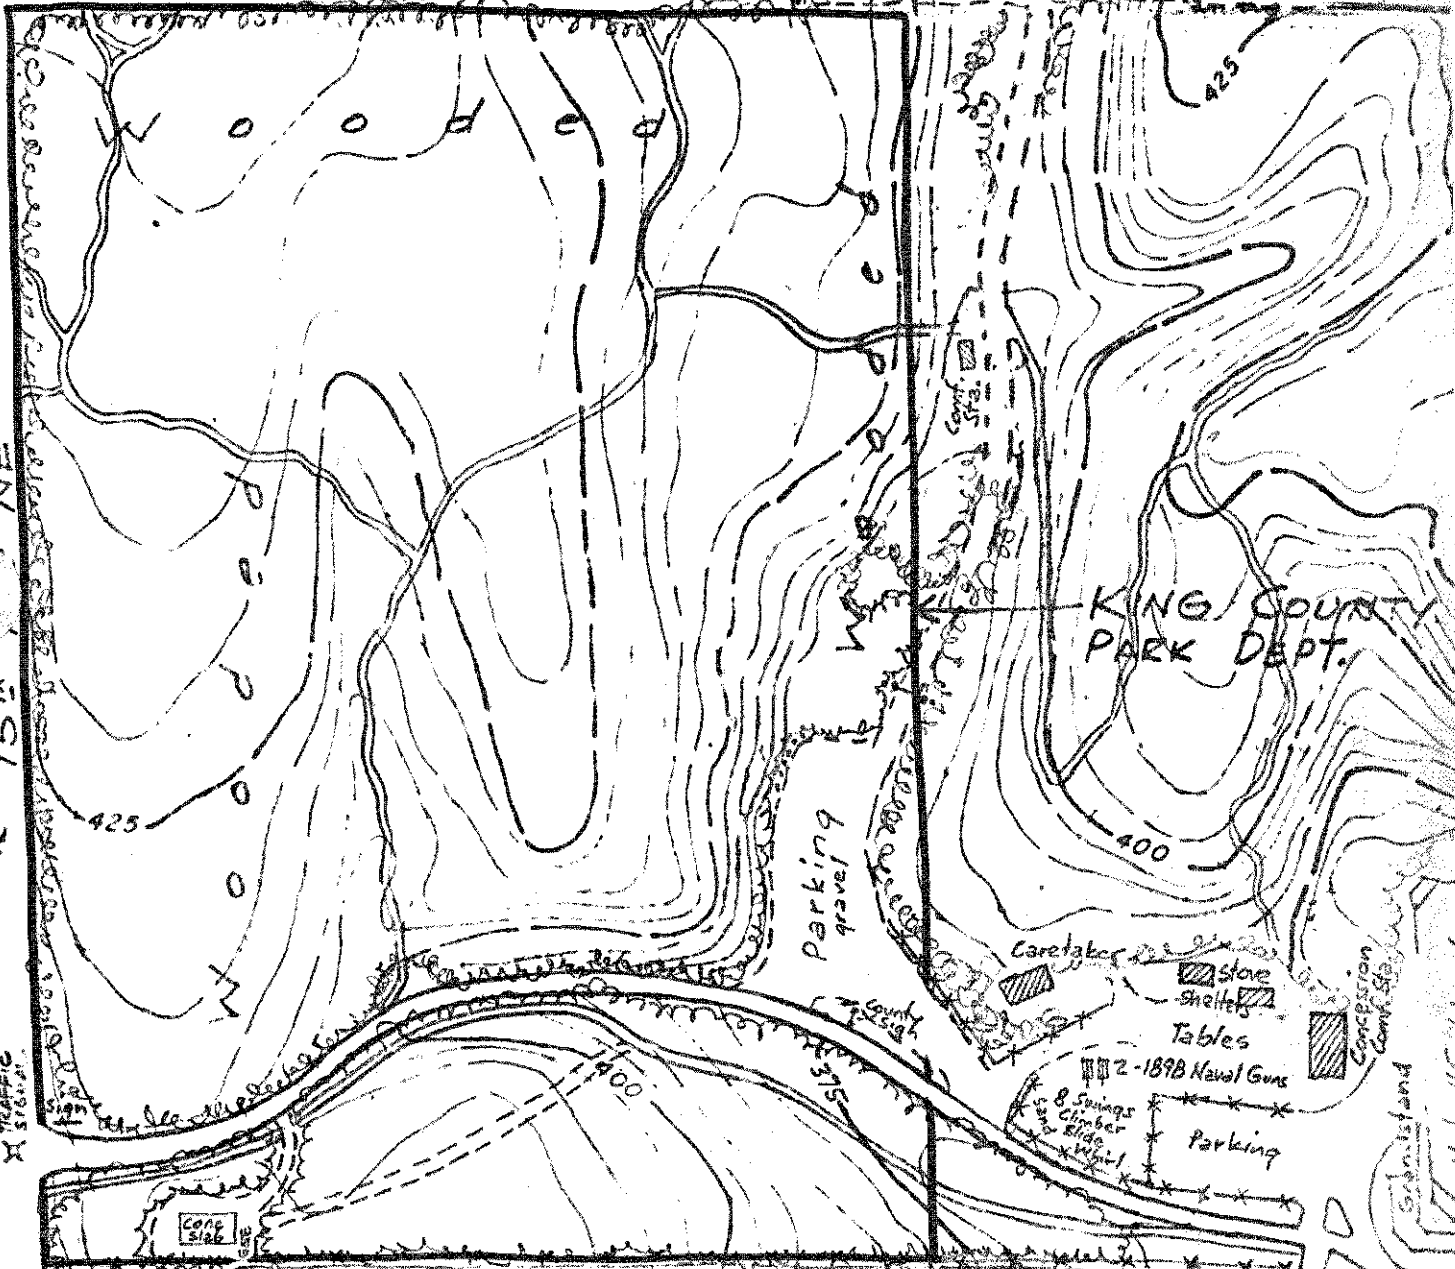

NE 167TH ST.

NE 166TH ST

NE. 165th St.

(Former Firlands Sanitarium
 (St. of Wn.)
 FIRLAND CORRECTIONAL CENTER
 FIRCREST SCHOOL

Wn. State Cerebral
 Palsy Center

110

30.0 Ac. (County por. also 30.0 Ac.)
 Purch. 1949 (\$30,000 = GF)
 "...for park, playfield + rec. purposes."
HAMLIN PARK

100676

275
 161
 147
 133
 127
 113
 103
 62
 81
 879
 167
 163
 157
 143
 137
 123
 113
 103
 93
 83
 73
 63
 53
 43
 33
 23
 13
 3