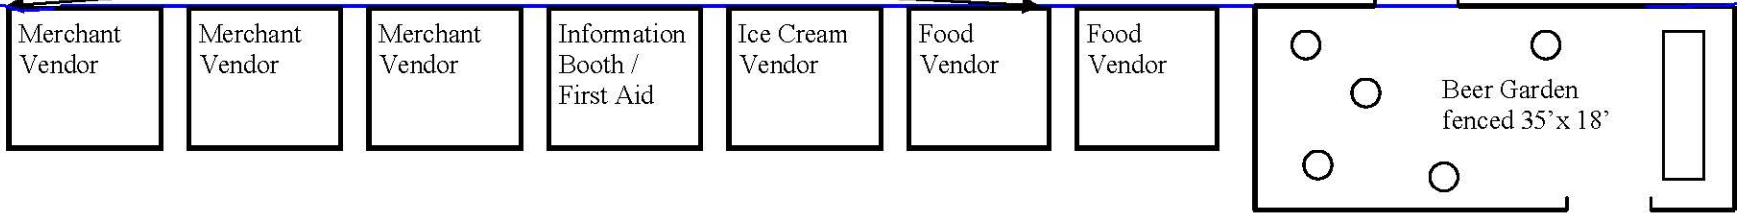

Main Street

Salmon Street

Sidewalk open

10x10 canopies

Street Closed sign

Street Closed sign

20 foot clearance for fire lane

Sidewalk closed sign

Sidewalk closed sign

Portable toilets

Handwashing station

2'x10'x20' Stage

Residential Condominiums

Restaurant w/ outdoor alcohol service area

Parking Lot

North