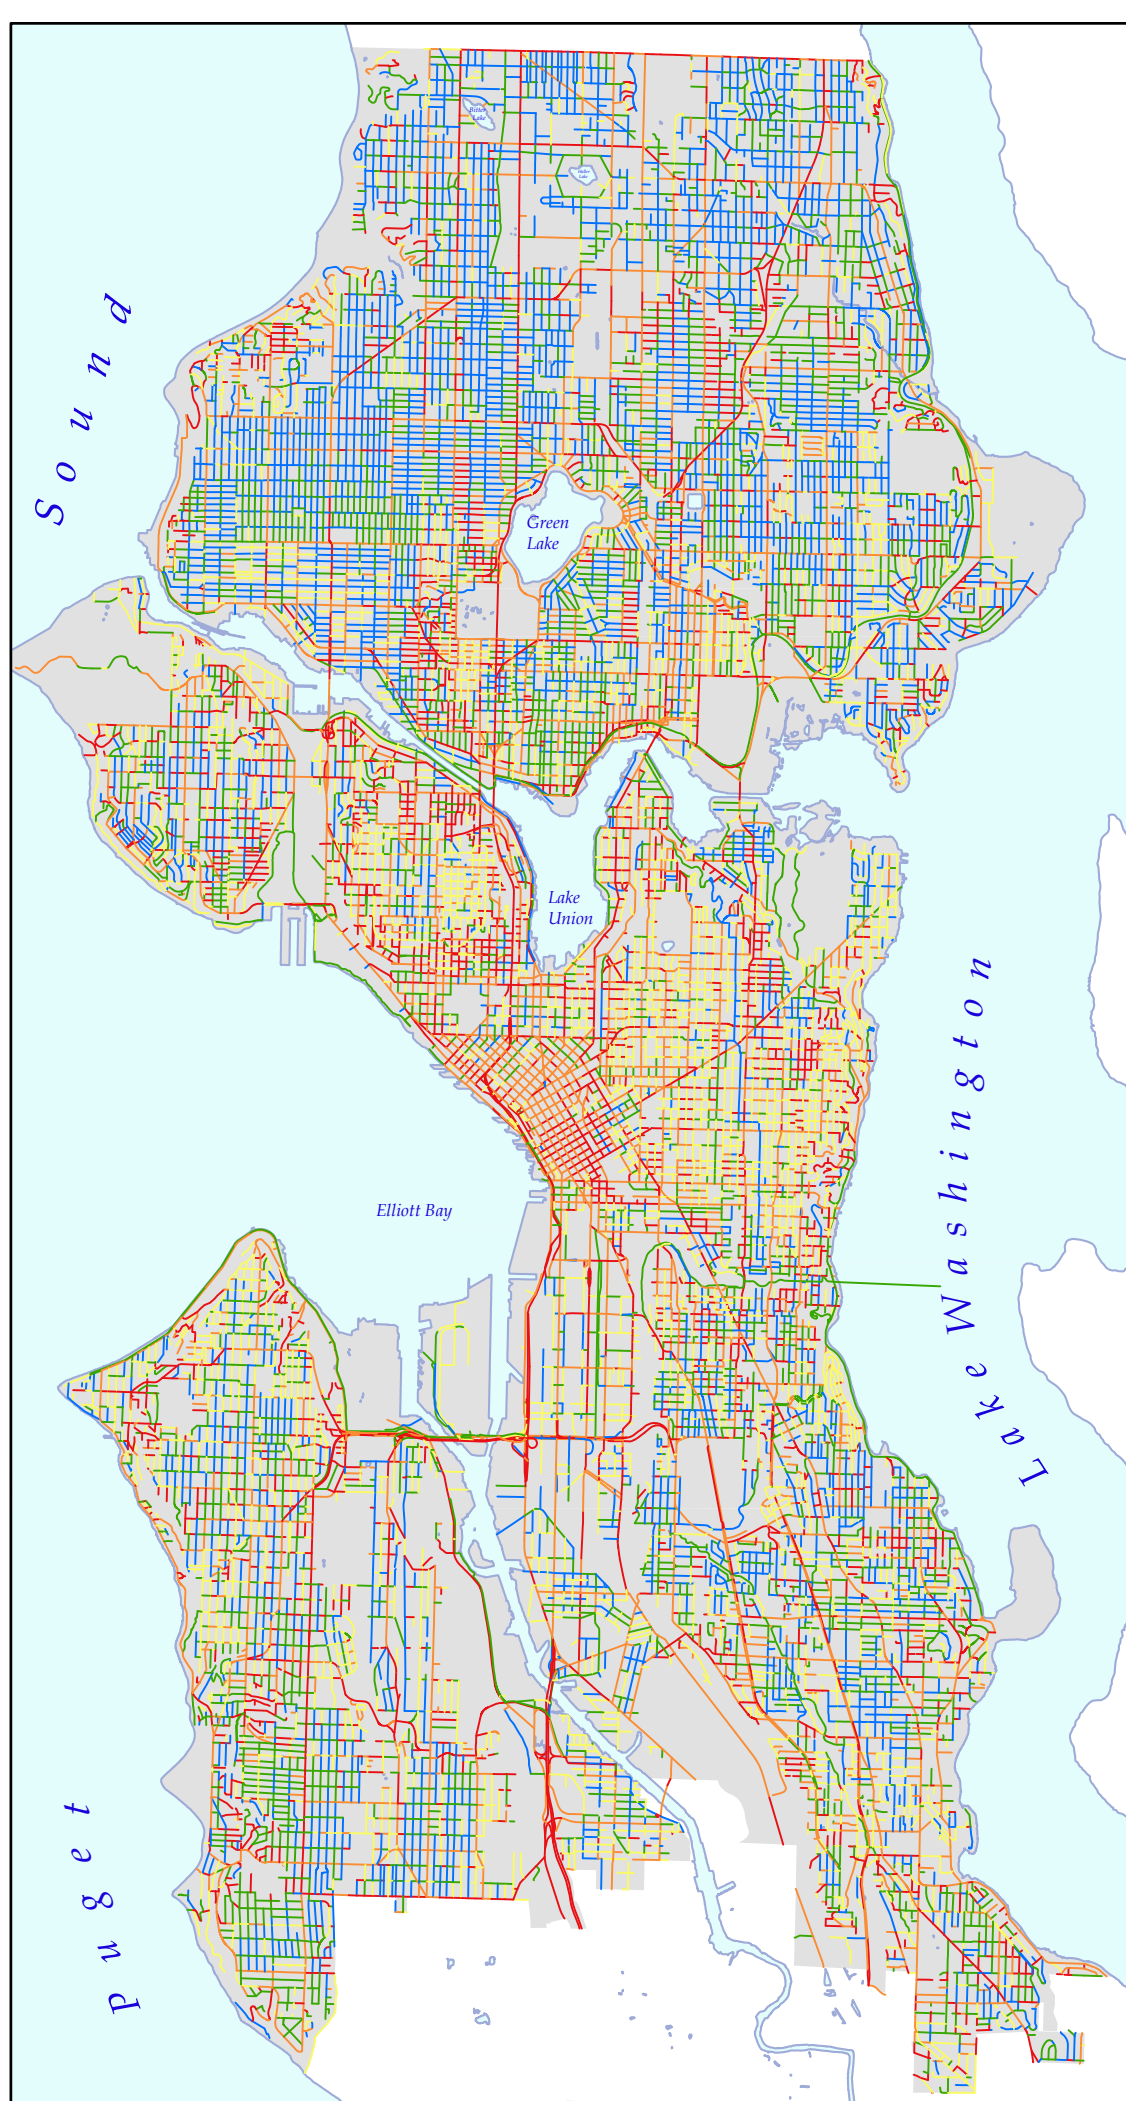

Bicycle LoS Citywide Snapshot AAA Profile

Route Method
All Ages v2

- Low Stress
- Medium Stress
- High Stress