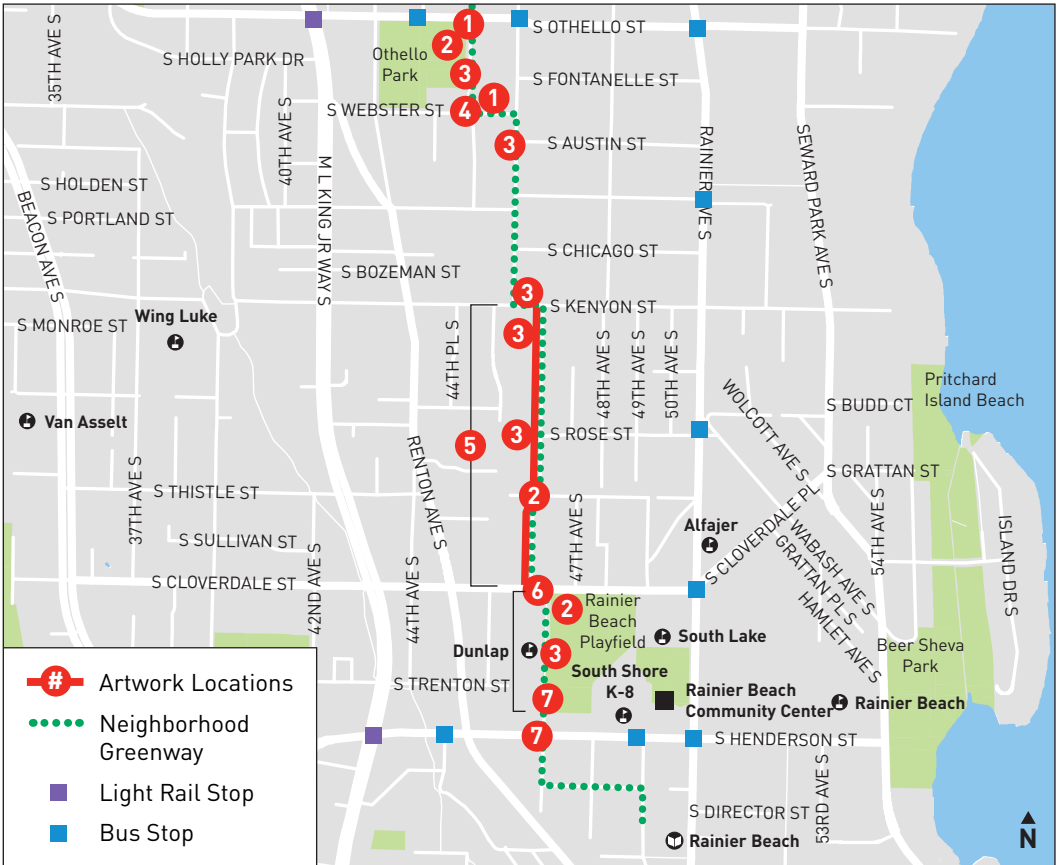

## Temporary Artwork along the New Rainier Valley Neighborhood Greenway

**1 Lana Blinderman**  
*Snapshots of the Neighborhood*  
[www.exfactorycreative.com](http://www.exfactorycreative.com)

**2 Isobel Davis**  
*Beeline to Dinner*  
[www.isobeldavisart.com](http://www.isobeldavisart.com)

ART

INTERRUPTIONS:

Rainier Valley

Neighborhood

Greenway

Seattle  
Department of  
Transportation

OFFICE OF ARTS & CULTURE  
CITY OF SEATTLE