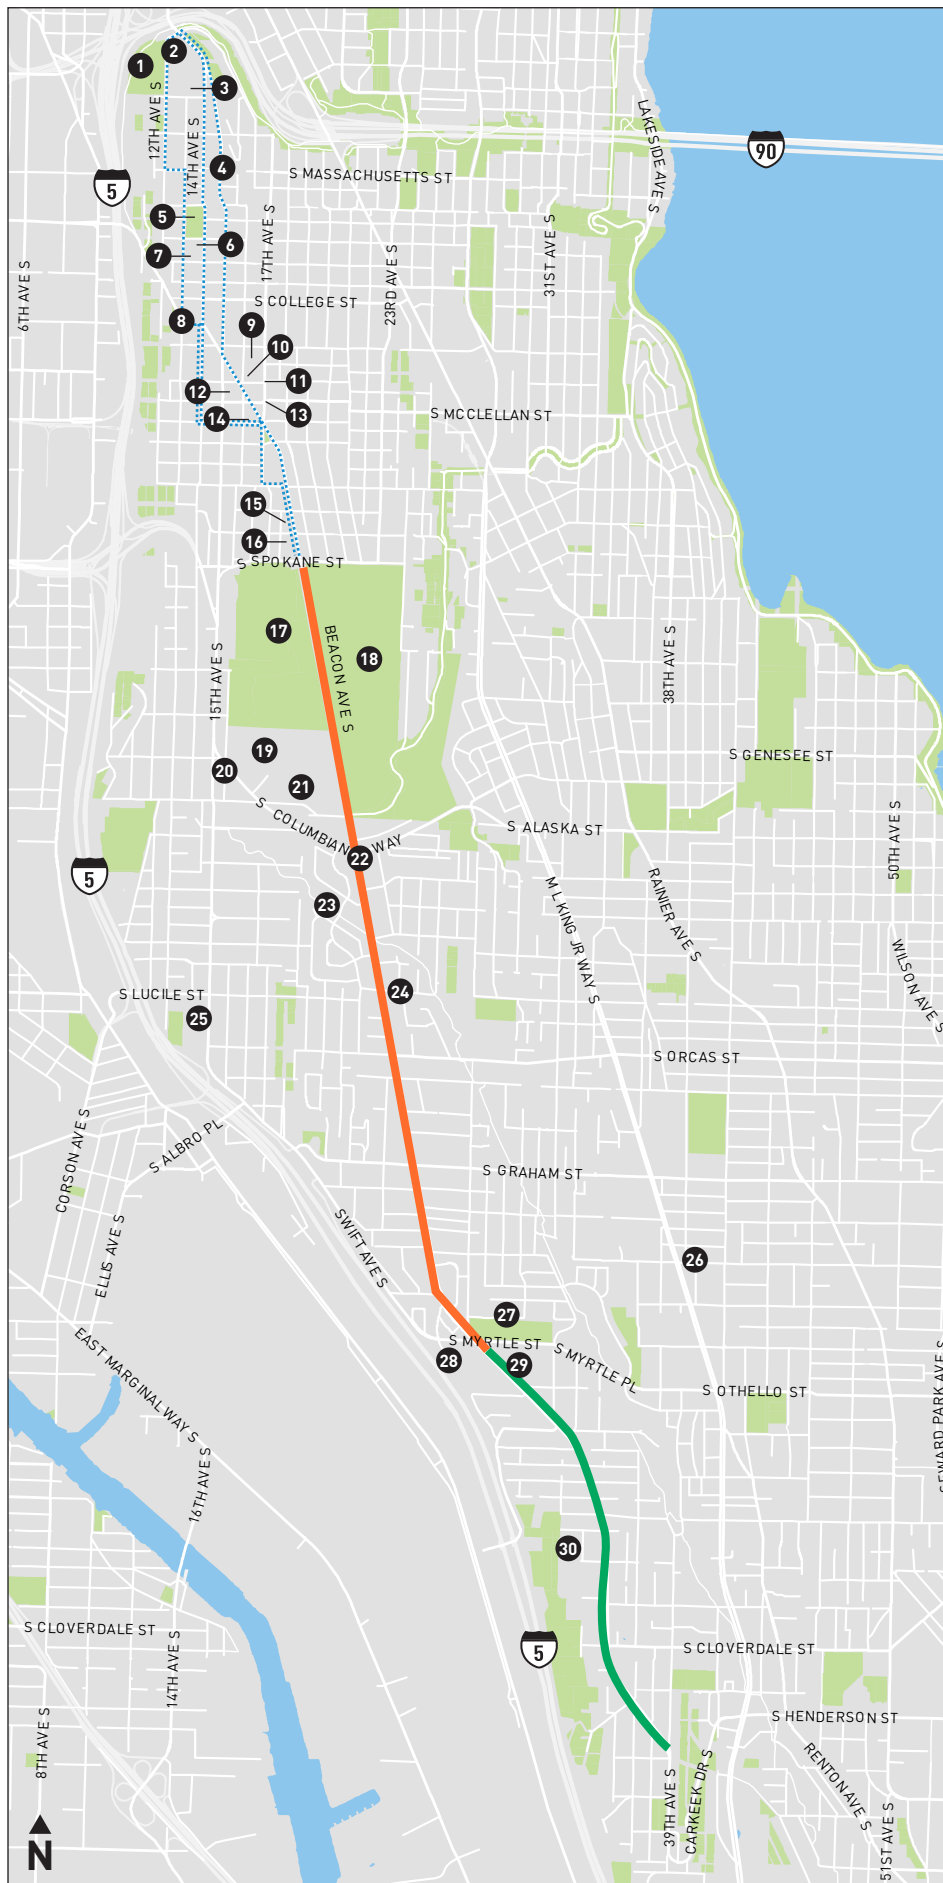

介绍资料

BEACON HILL (灯塔山) 自行车路线

2020年7月

项目介绍

SDOT将分段修建一条从Dr. Jose Rizal Bridge (扶西·黎刹大桥) 至Beacon Ave S与39th Ave S交汇处的自行车道。第1段从Dr. Jose Rizal Bridge开始至S Spokane St, 第2段从S Spokane St开始至S Myrtle St, 第3段从S Myrtle开始至S 39th St。市政府正在考虑一系列自行车改进设施, 包括有保护设施的自行车道和社区绿道。施工预期将于2023年开始。

BEACON HILL自行车路线备选方案

本项目将从Dr. Jose Rizal Bridge延伸至Beacon Ave S与39th Ave S的交汇处, 共包括三个路段的设计与施工。

项目资金来自于选民于2015年投票通过, 为期9年的Levy to Move Seattle税收计划。请访问www.seattle.gov/LevytoMoveSeattle了解更多有关该税收计划的信息。

项目信息与联系人

www.seattle.gov/transportation/beaconhillbike
BeaconHillBike@seattle.gov
206-900-8728

Seattle
Department of
Transportation

The Levy to

MOVE SEATTLE

项目概述地图

Beacon Hill自行车道路段

- ⋯ 第1段
评估路线选择
- 第2段
- 第3段

社区兴趣点

- 1 Dr. Jose Rizal Park & Dog Park
- 2 DSHS/DVR
- 3 Pacific Tower
- 4 Beacon Bluff P-Patch Community Gardens
- 5 Beacon Hill Playground
- 6 Beacon Hill International Elementary School
- 7 Emmanuel Ethiopian Orthodox Church
- 8 商家密集处
- 9 El Centro de la Raza
- 10 Plaza Roberto Maestas
- 11 The Station Coffee Shop
- 12 Hilltop Red Apple
- 13 Beacon Hill Light Rail Station
- 14 Beacon Hill Branch of Seattle Public Library
- 15 Denise Louie Education Center
- 16 Seattle Fire Station
- 17 Jefferson Park
- 18 Jefferson Park Golf Course
- 19 Mercer Middle School
- 20 MacPherson's Fruit & Produce
- 21 Veterans Affairs Hospital
- 22 商家密集处
- 23 Maa Nyei Lai Ndeic P-Patch Community Gardens
- 24 St. George Parish School
- 25 Cleveland High School
- 26 ReWa Beacon Hill Early Learning Center
- 27 Van Asselt Community Center
- 28 Wing Luke Elementary School
- 29 Somaliland Community Center
- 30 Rising Star Elementary School