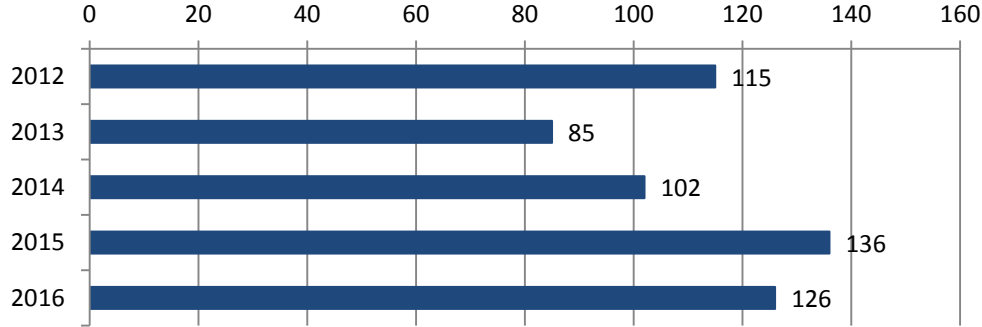

SHOTS FIRED REPORT

Shots Fired YTD
January 1 to May 9 (2012-2016)