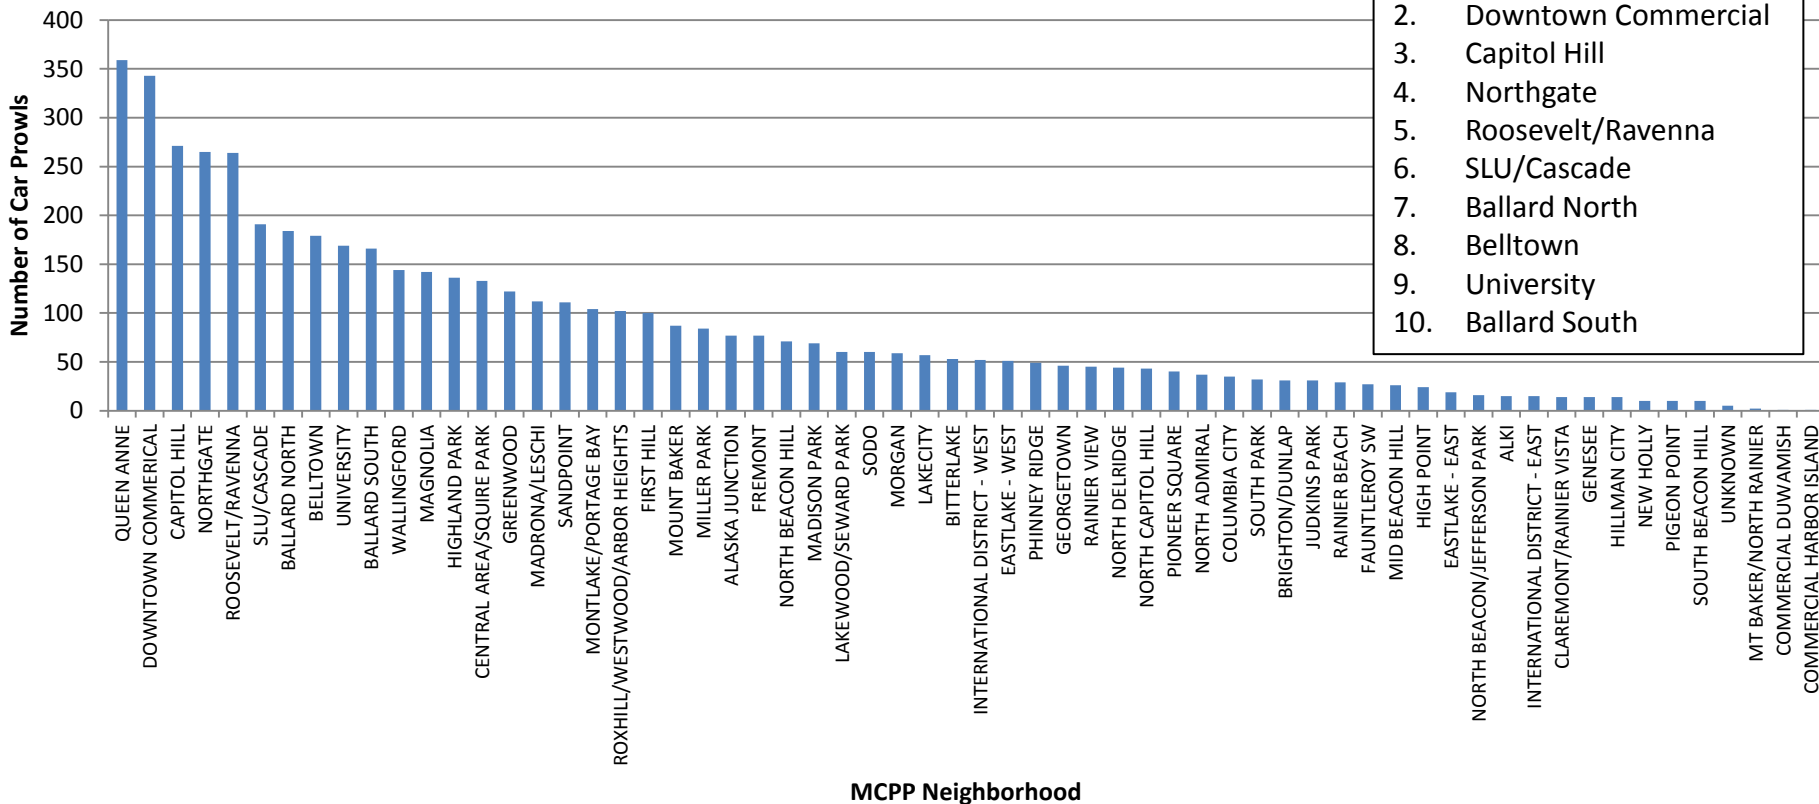

CITYWIDE CAR PROWL

Car Prowl by MCPP Neighborhood January to May 7, 2016