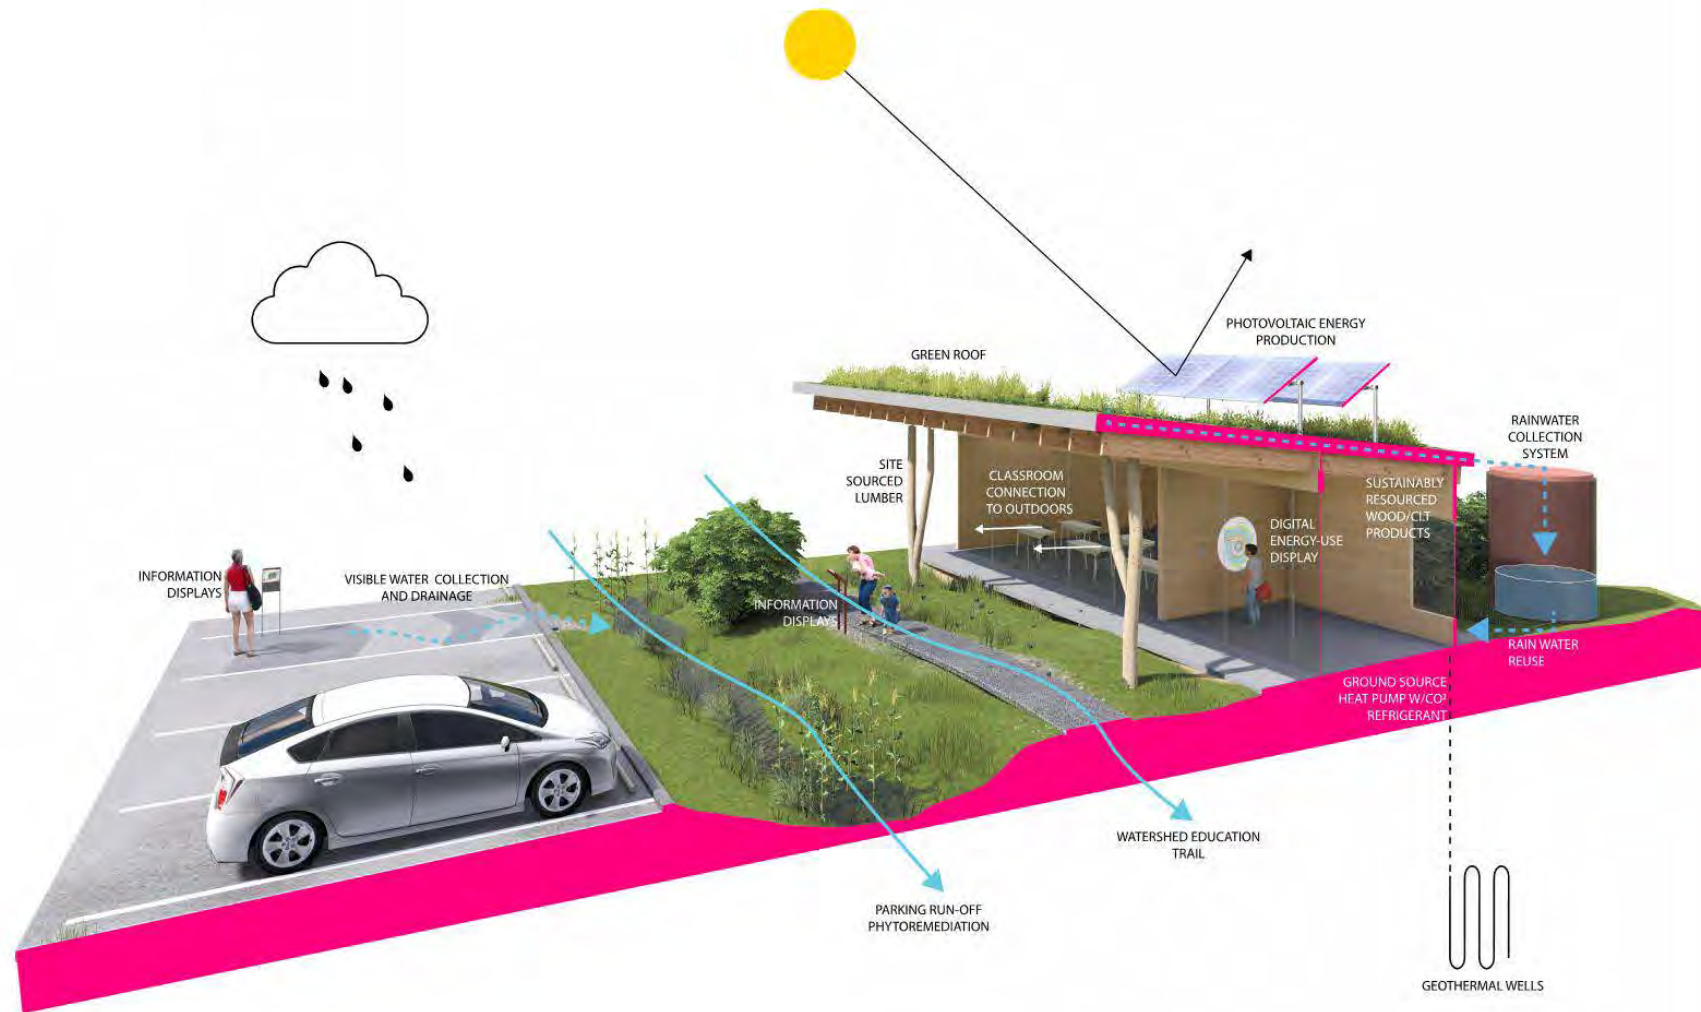

Figure 4. Proposed plan for Graham Visitors Center and vicinity.

Site Information and Concept—

SITES THAT TEACH

SITE PARKING : CURRENT CONDITIONS

Site parking and building runoff currently drains directly into Duck Bay.

GREEN STORMWATER : MAKING THE PROCESS VISIBLE

Including green stormwater infrastructure allows the site to be a teaching and learning tool in addition to improving the water quality in the Salish Sea.

Building Program—

ARBORETUM ENVIRONMENTAL EDUCATION CENTER PRELIMINARY PROGRAM

Sustainability—

BUILDINGS THAT TEACH : SUSTAINABILITY STRATEGIES

Sustainability Goals

Minimum: LEED GOLD

Goal:

Living Building Challenge

PreDesign Options—

Option 1: Duck Bay Connections

OPTION 1 : DUCK BAY CONNECTIONS : SITE PLAN AXON

OPTION 1 : DUCK BAY CONNECTIONS : SITE

Option 2: Linear

OPTION 2: LINEAR : SITE AXON

OPTION 2: LINEAR : SITE LAYOUT

Option 3: Meadow Focus