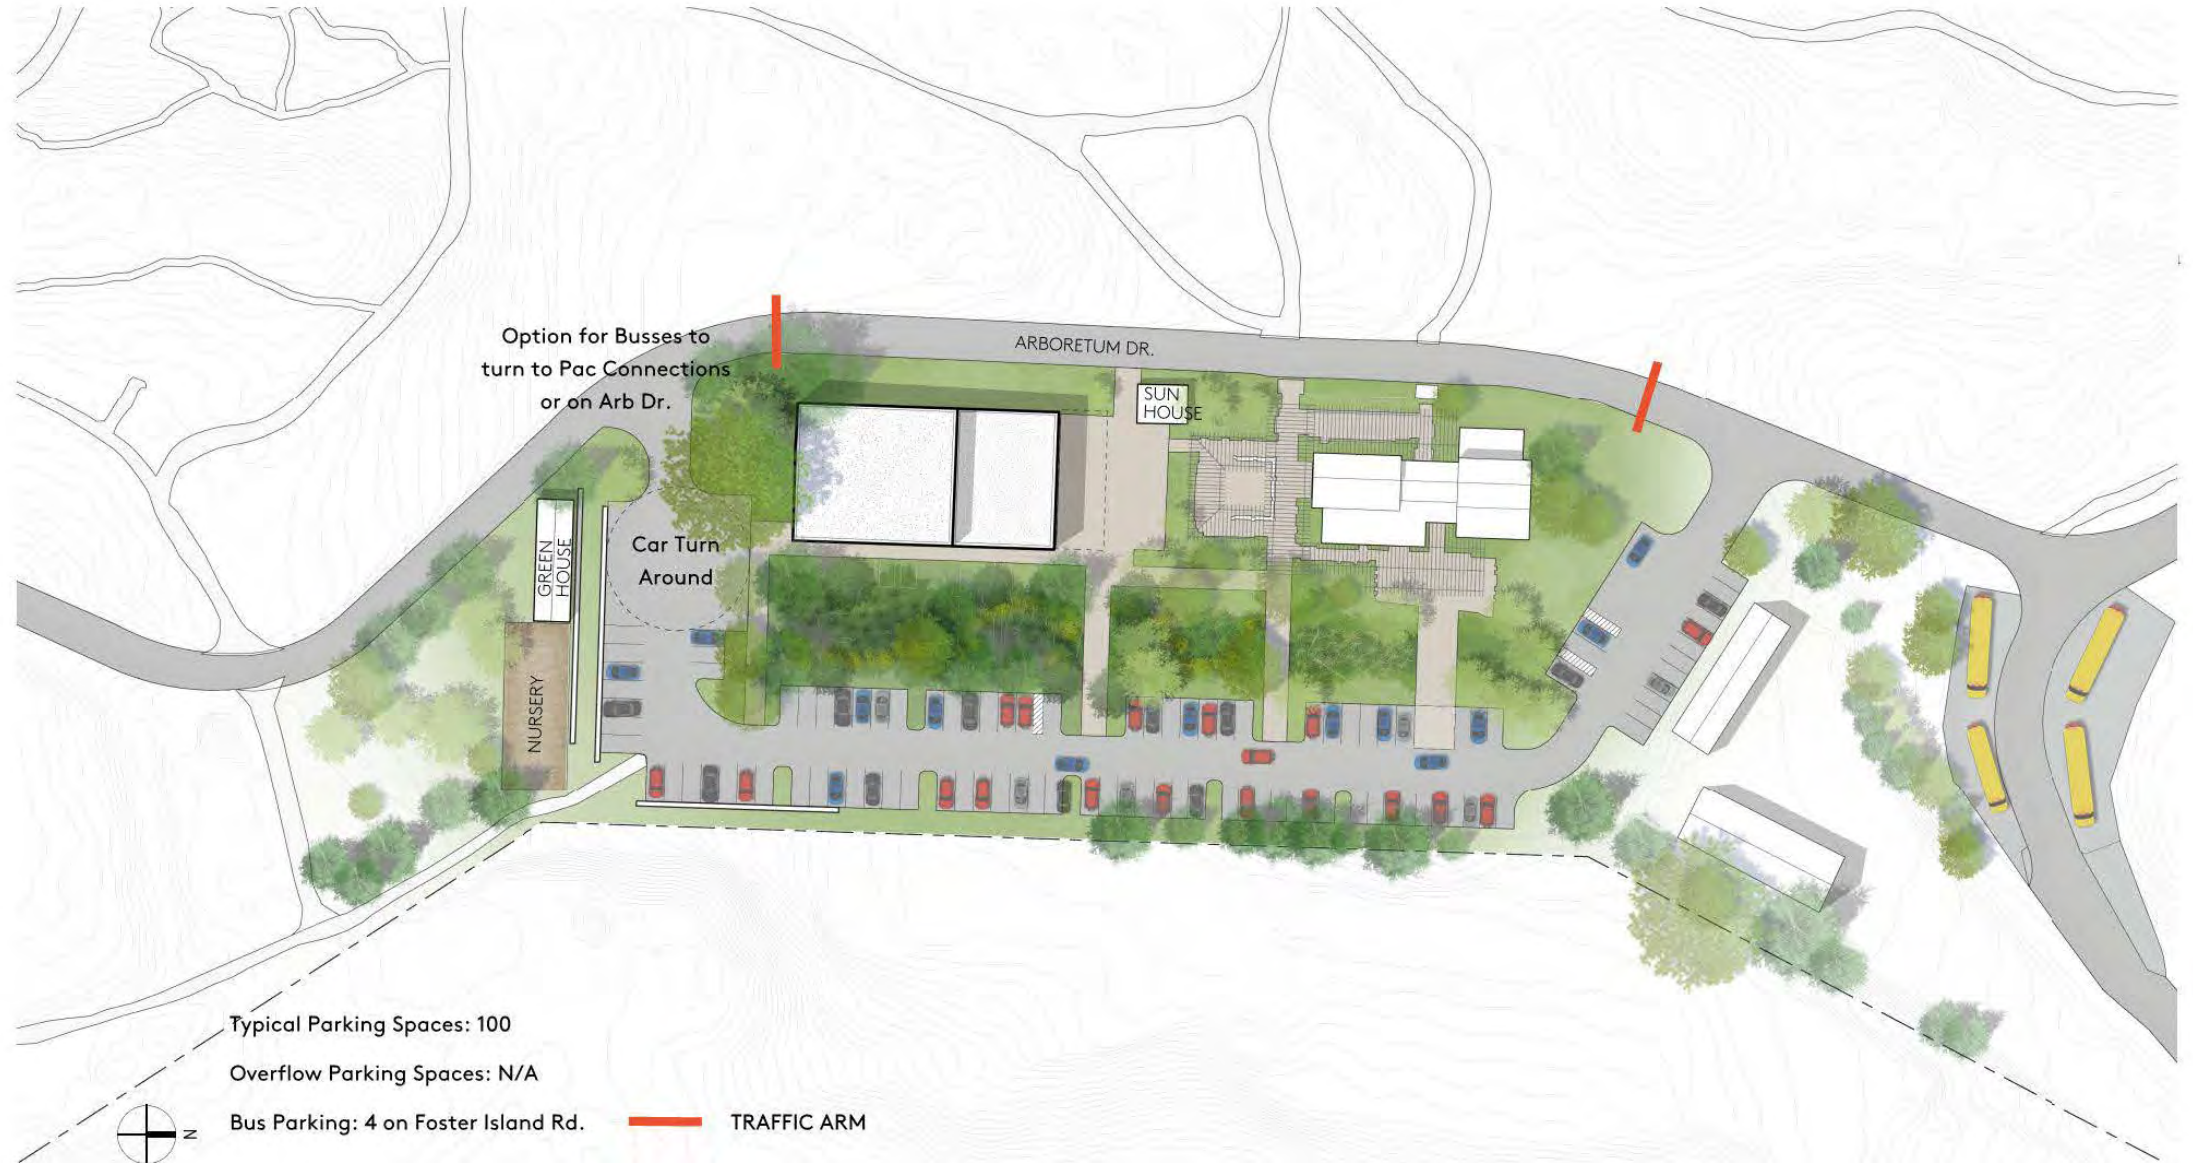

PROPOSED OLMSTED PLAN

Project Scope—

Environmental Education Center at the Washington Park Arboretum

The Masterplan proposes broadening educational opportunities at the Washington Park Arboretum for all; providing a facility to meet the growing demands of the community.

Figure 4. Proposed plan for Graham Visitors Center and vicinity.

Site Information and Concept—

SITES THAT TEACH

SITE PARKING : CURRENT CONDITIONS

Site parking and building runoff currently drains directly into Duck Bay.

Option 1: Duck Bay Connections

OPTION 1 : DUCK BAY CONNECTIONS : SITE PLAN AXON

OPTION 1 : DUCK BAY CONNECTIONS : SITE

Option 2: Linear

OPTION 2: LINEAR : SITE AXON

OPTION 2: LINEAR : SITE LAYOUT

Option 3: Meadow Focus

OPTION 3: MEADOW FOCUS : SITE AXON

OPTION 3: MEADOW FOCUS : SITE

Options—

Option 1: Duck Bay Connections

Option 3: Meadow Focus

Option 2: Linear Focus

MITHŪN

mithun.com