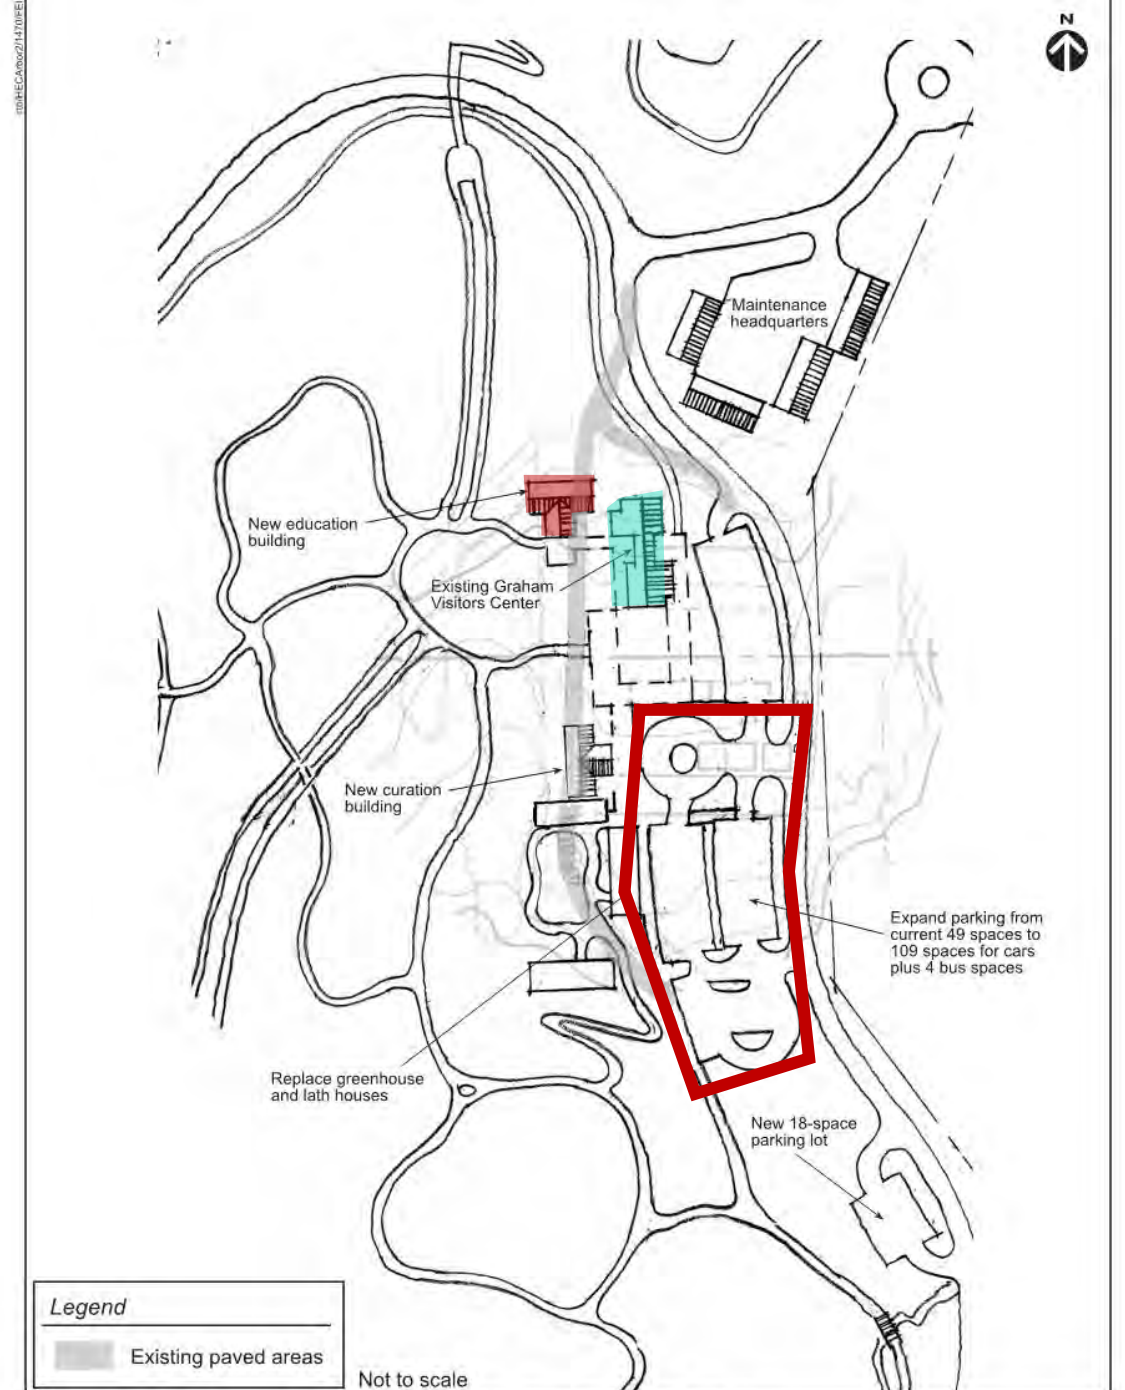

PROPOSED OLMSTED PLAN

Project Scope—

Environmental Education Center at the Washington Park Arboretum

The Masterplan proposes broadening educational opportunities at the Washington Park Arboretum for all; providing a facility to meet the growing demands of the community.

Pre-Design Study Scope includes:

- Exploring site selection for the environmental education center through the development of three siting options
- Designing parking and site flow to meet the masterplan goals of improved circulation for cars and buses

Figure 4. Proposed plan for Graham Visitors Center and vicinity.

Site Information and Concept—

SITES THAT TEACH

SITE PARKING : CURRENT CONDITIONS

Site parking and building runoff currently drains directly into Duck Bay.

Option 1: Duck Bay Connections

OPTION 1 : DUCK BAY CONNECTIONS : SITE PLAN AXON

OPTION 1 : DUCK BAY CONNECTIONS : SITE

Option 2: Linear

OPTION 2: LINEAR : SITE AXON

OPTION 2: LINEAR : SITE LAYOUT

Option 3: Meadow Focus