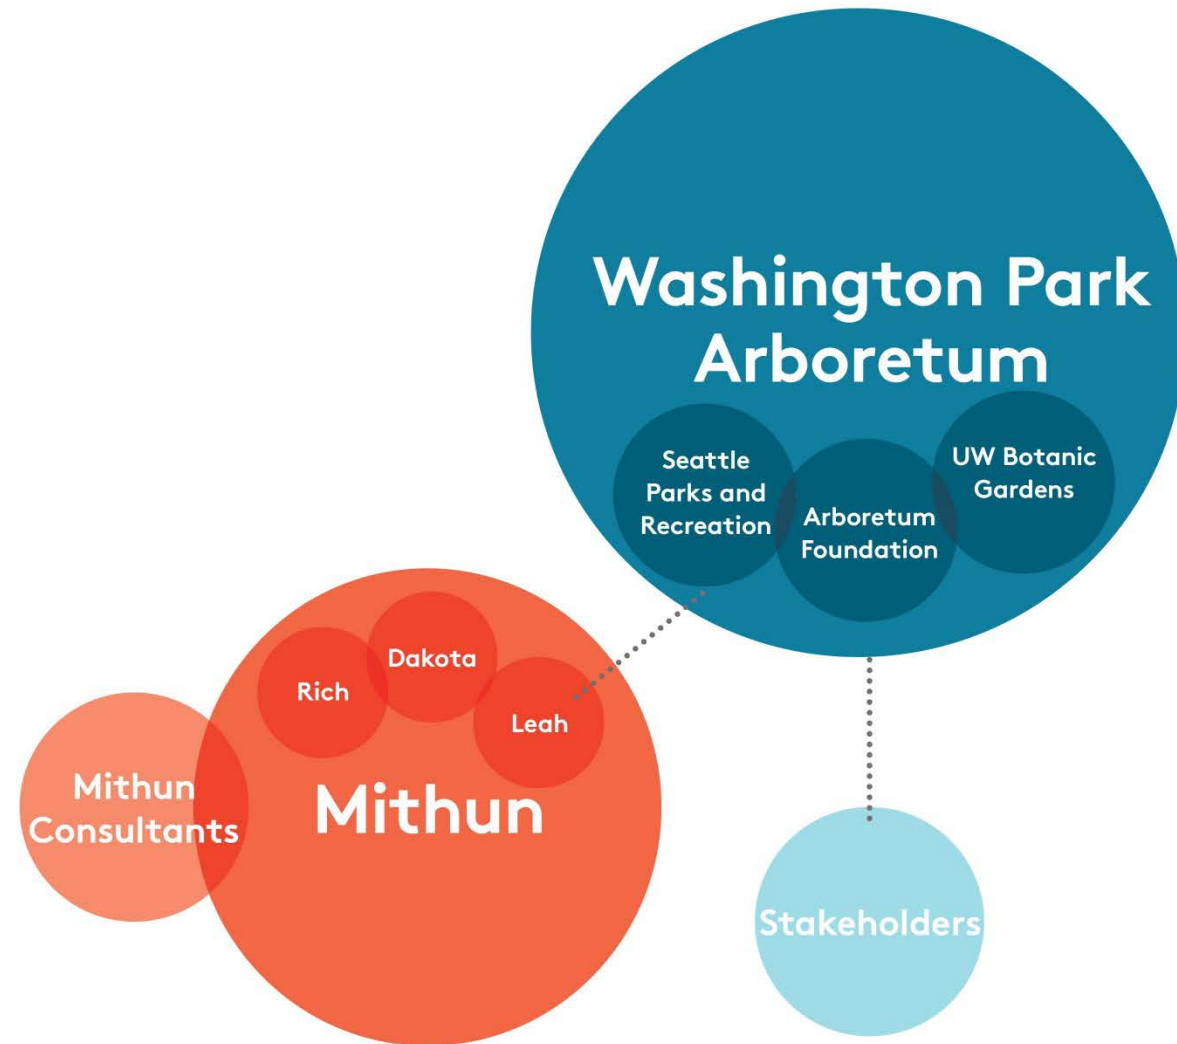

WASHINGTON PARK ARBORETUM

ENVIRONMENTAL EDUCATION CENTER

PREDESIGN STUDY

PUBLIC MEETING
12/5/18

PROJECT TEAM

The Washington Park Arboretum is a living plant museum emphasizing trees and shrubs hardy in the maritime Pacific Northwest. Plant collections are selected and arranged to display beauty and function in urban landscapes, to demonstrate their natural ecology and diversity and to conserve important species and cultivated varieties for the future. **The Arboretum serves the public, students at all levels,** naturalists, gardeners and nursery and landscape professionals with its collections, **educational programs,** interpretation, and recreational opportunities.

PROPOSED OLMSTED PLAN

Project Scope—

Environmental Education Center at the Washington Park Arboretum

The Masterplan proposes broadening educational opportunities at the Washington Park Arboretum for all; providing a facility to meet the growing demands of the community.