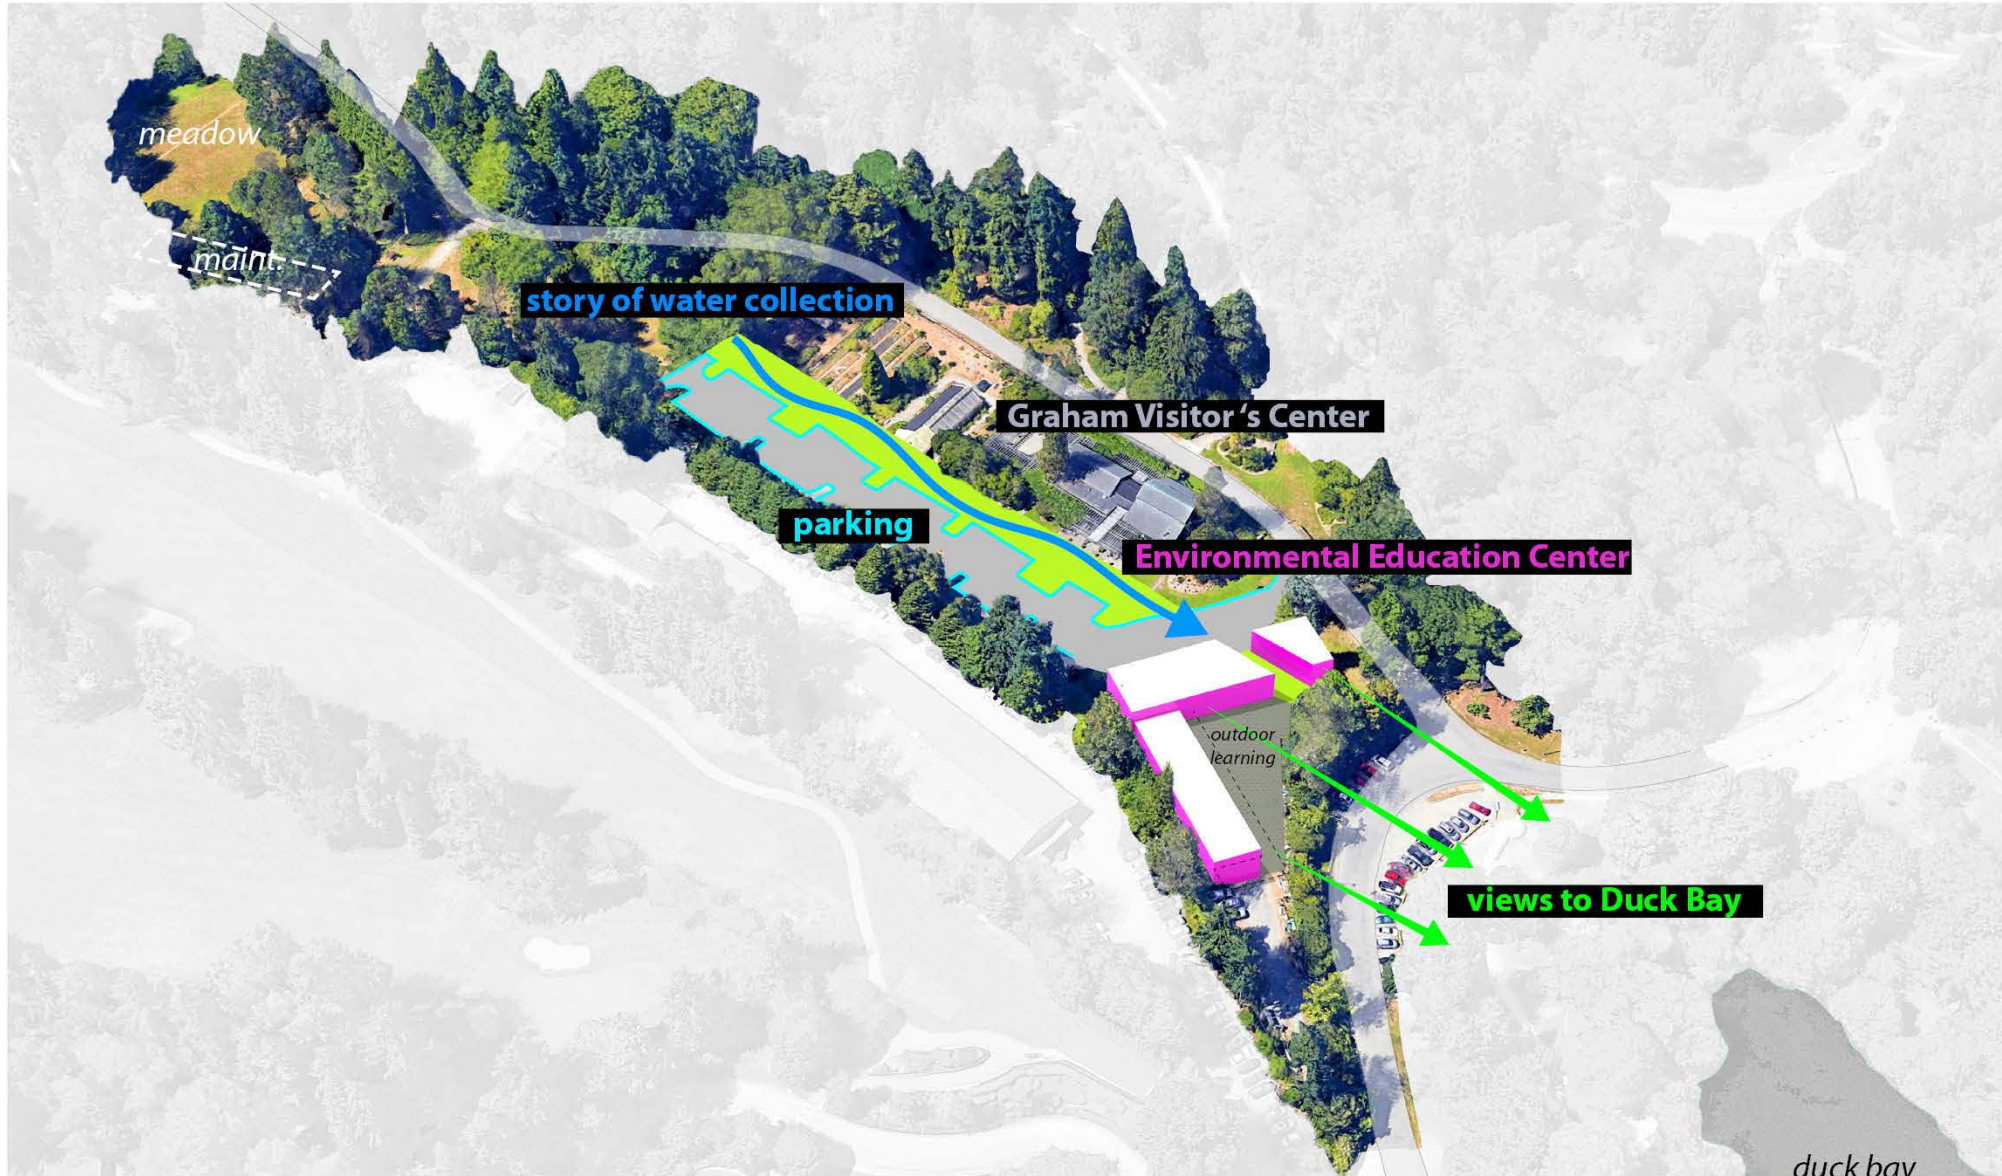

Figure 4. Proposed plan for Graham Visitors Center and vicinity.

Site Information and Concept—

SITES THAT TEACH

SITE PARKING : CURRENT CONDITIONS

Site parking and building runoff currently drains directly into Duck Bay.

ARBORETUM ENVIRONMENTAL EDUCATION CENTER PRELIMINARY PROGRAM

Sustainability—

BUILDINGS THAT TEACH : SUSTAINABILITY STRATEGIES

Sustainability Goals

Minimum: LEED GOLD

Goal:

Living Building Challenge

PreDesign Options—

Option 1: Duck Bay Connections

OPTION 1 : DUCK BAY CONNECTIONS : SITE PLAN AXON

OPTION 1 : DUCK BAY CONNECTIONS : SITE

Option 2: Linear

OPTION 2: LINEAR : SITE AXON

OPTION 2: LINEAR : SITE LAYOUT

Option 3: Meadow Focus

OPTION 3: MEADOW FOCUS : SITE AXON

OPTION 3: MEADOW FOCUS : SITE

Options—

Option 1: Duck Bay Connections

Option 3: Meadow Focus

Option 2: Linear Focus

MITHŪN

mithun.com