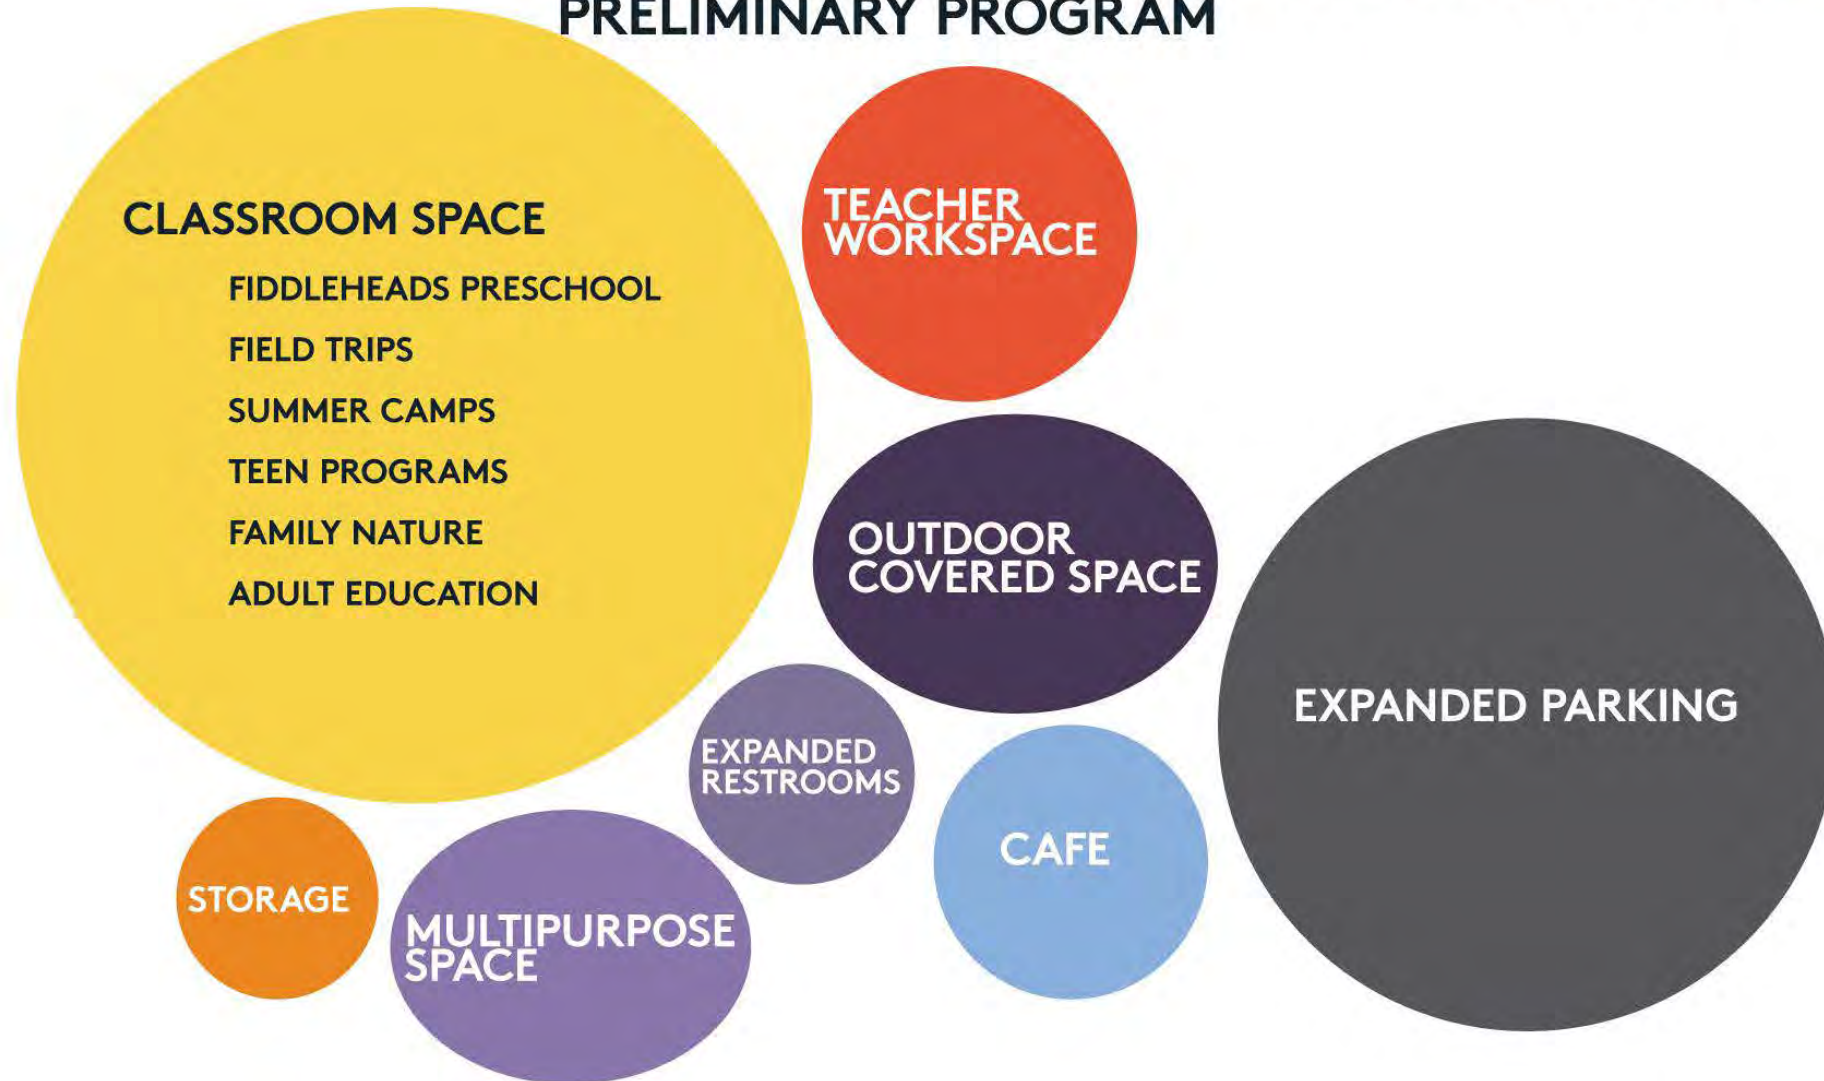

ARBORETUM ENVIRONMENTAL EDUCATION CENTER PRELIMINARY PROGRAM