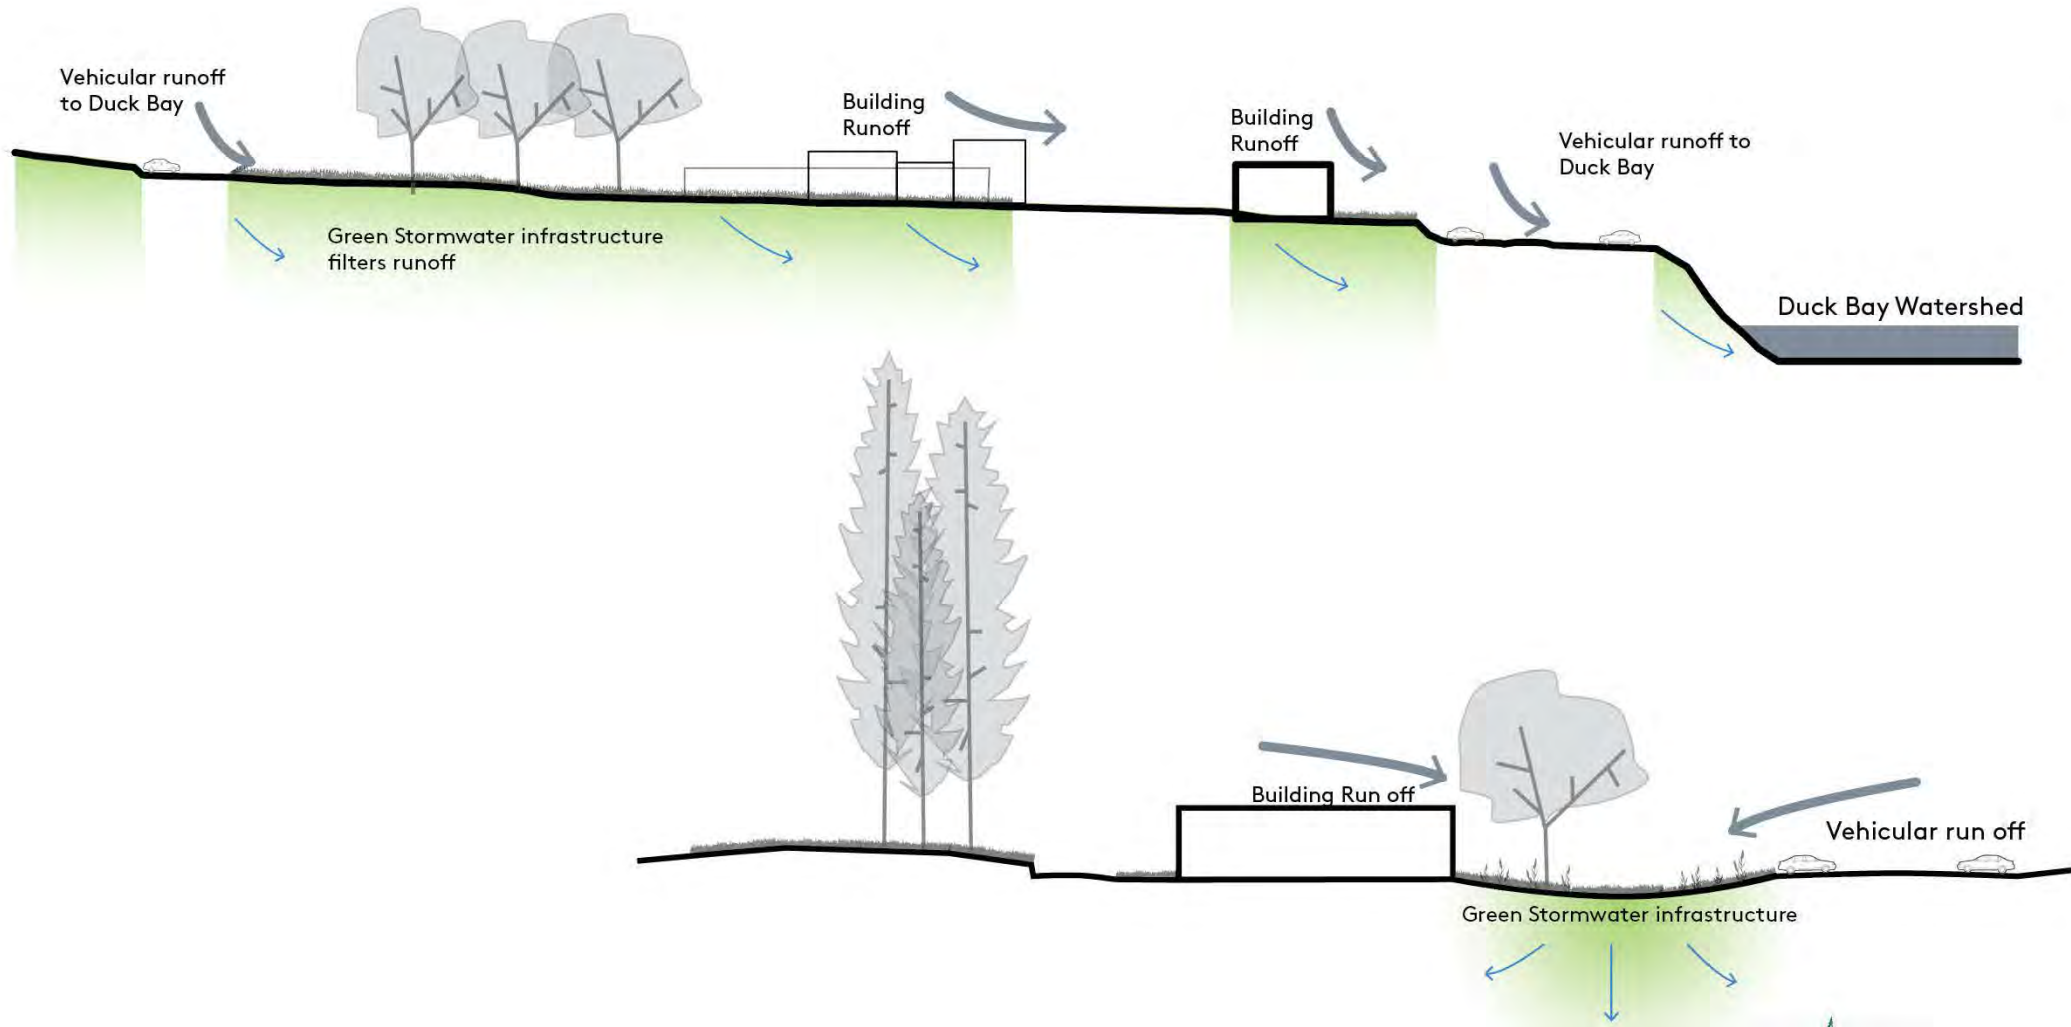

Figure 4. Proposed plan for Graham Visitors Center and vicinity.

Site Information and Concept—

SITES THAT TEACH

SITE PARKING : CURRENT CONDITIONS

Site parking and building runoff currently drains directly into Duck Bay.

GREEN STORMWATER : MAKING THE PROCESS VISIBLE

Including green stormwater infrastructure allows the site to be a teaching and learning tool in addition to improving the water quality in the Salish Sea.

Building Program—

Option 1: Duck Bay Connections

OPTION 1 : DUCK BAY CONNECTIONS : SITE PLAN AXON

OPTION 1 : DUCK BAY CONNECTIONS : SITE

Option 2: Linear

OPTION 2: LINEAR : SITE AXON

OPTION 2: LINEAR : SITE LAYOUT

Option 3: Meadow Focus