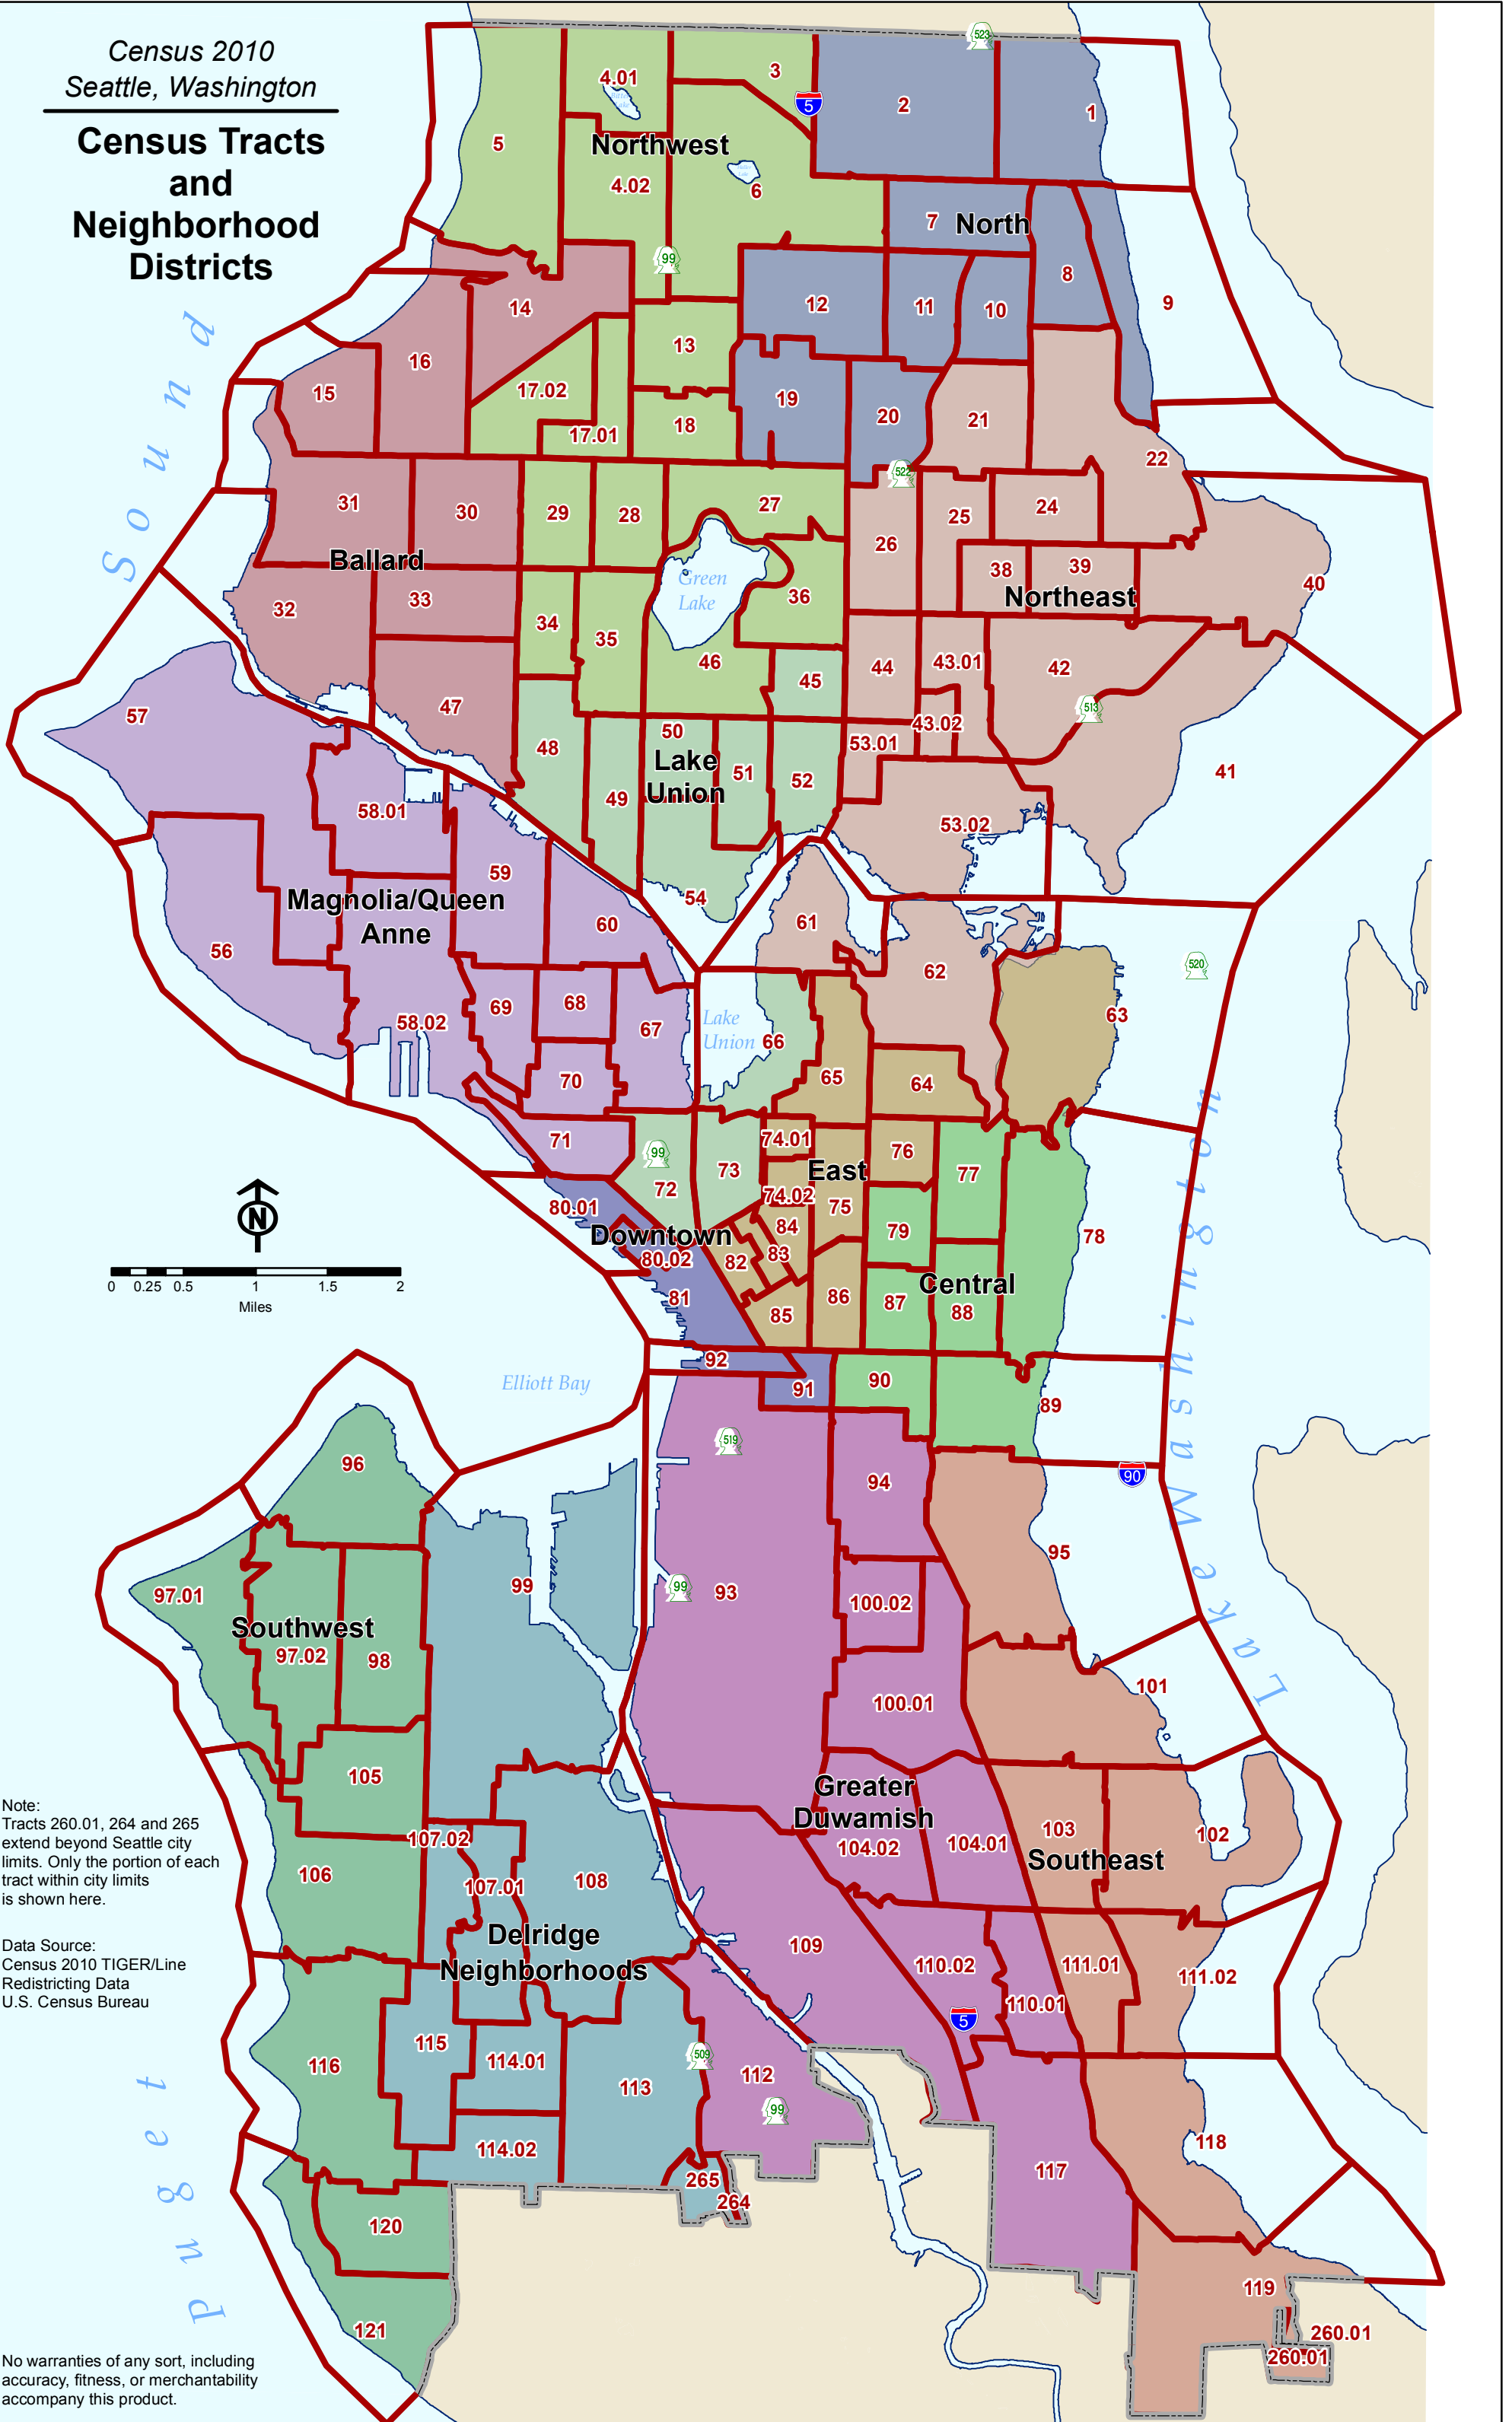

Census 2010  
Seattle, Washington

# Census Tracts and Neighborhood Districts

Note:  
Tracts 260.01, 264 and 265  
extend beyond Seattle city  
limits. Only the portion of each  
tract within city limits  
is shown here.

Data Source:  
Census 2010 TIGER/Line  
Redistricting Data  
U.S. Census Bureau