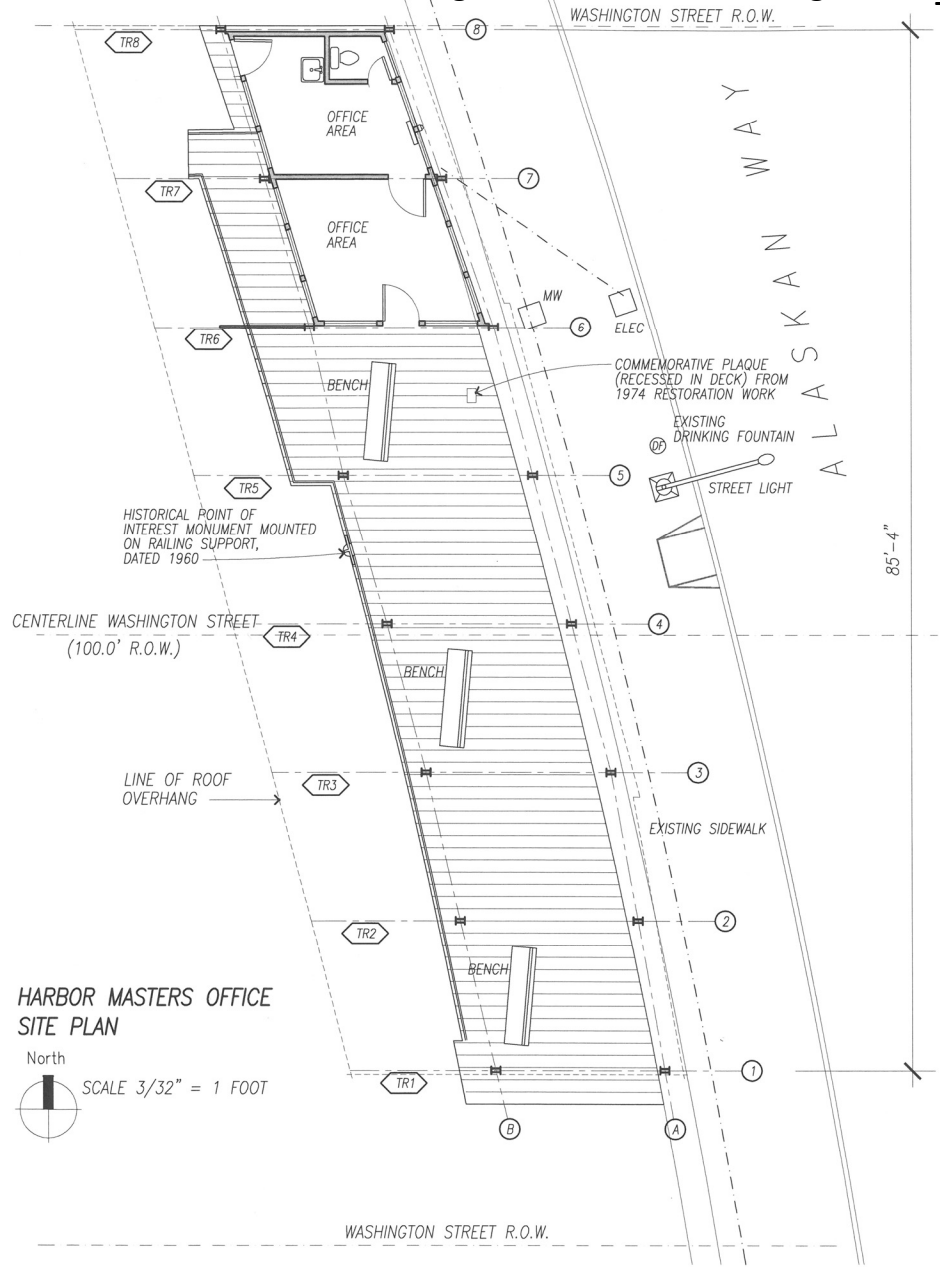

Washington Street Boat Landing

HARBOR MASTERS OFFICE  
SITE PLAN

85'-4"