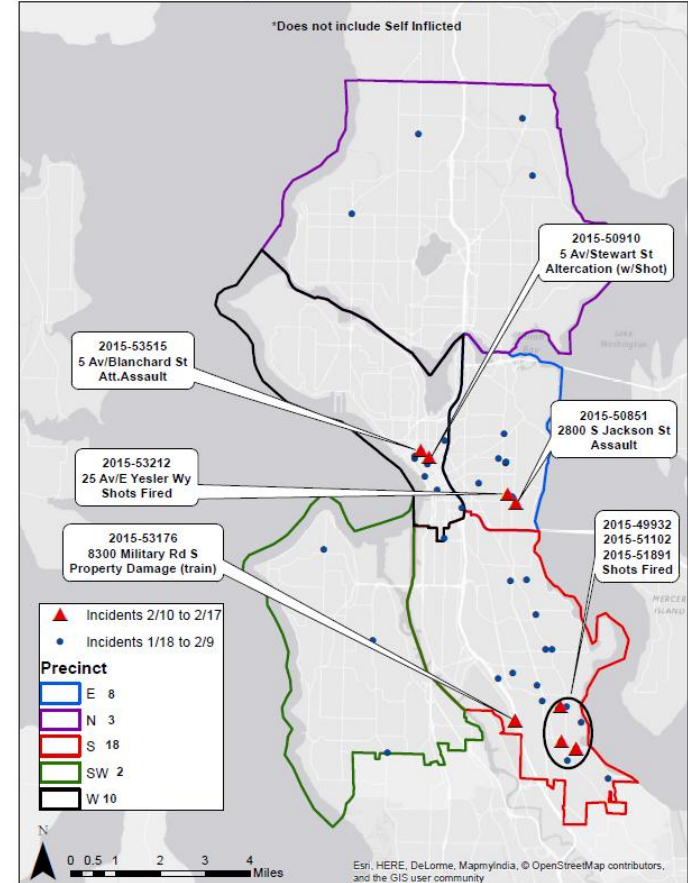

SHOTS FIRED 2015

- 56 incidents occurred YTD
- 15 incidents with injury
- 2 suicides
- 3 arrests were made at time of incidents

Shots Fired January 18, 2015 to February 17, 2015
(41 GOs citywide*)

CITYWIDE MAJOR CRIME FOR JANUARY 2015

[Download](#)

Data Source: SPD Dashboard

PRECINCT UPDATES

West

WEST PRECINCT MAJOR CRIME: 28 DAYS

Week by Week Detail WEST

	Crime Category	WEEK 1 01/18 - 01/24	WEEK 2 01/25 - 01/31	WEEK 3 02/01 - 02/07	WEEK 4 02/08 - 02/14	Total	
Person Crime	Agg_Assault	11	6	11	10	38	
	Homicide	0	0	0	0	0	
	Rape	0	0	0	0	0	
	Robbery	9	11	10	8	38	
Subtotal:		20	17	21	18	76	
Property Crime	Burglary	32	13	26	21	92	
	Larceny-Theft	179	117	108	113	517	
	Motor Vehicle Theft	7	15	10	6	38	
Subtotal:		218	145	144	140	647	
GRAND TOTAL:		238	162	165	158	723	

[Download](#)

Data Source: SPD Dashboard

PRECINCT UPDATES

Southwest

SOUTHWEST PRECINCT MAJOR CRIME: 28 DAYS

Week by Week Detail SW

	Crime Category	WEEK 1 01/18 - 01/24	WEEK 2 01/25 - 01/31	WEEK 3 02/01 - 02/07	WEEK 4 02/08 - 02/14	Total	
Person Crime	Agg_Assault	5	6	2	3	16	
	Homicide	0	0	0	0	0	
	Rape	0	1	0	1	2	
	Robbery	6	3	2	5	16	
Subtotal:		11	10	4	9	34	
Property Crime	Burglary	13	13	12	8	46	
	Larceny-Theft	38	53	25	29	145	
	Motor Vehicle Theft	17	12	7	5	41	
Subtotal:		68	78	44	42	232	
GRAND TOTAL:		79	88	48	51	266	

PRECINCT UPDATES

South

SOUTH PRECINCT MAJOR CRIME: 28 DAYS

Week by Week Detail SOUTH

	Crime Category	WEEK 1 01/18 - 01/24	WEEK 2 01/25 - 01/31	WEEK 3 02/01 - 02/07	WEEK 4 02/08 - 02/14	Total	
Person Crime	Agg_Assault	5	10	9	8	32	
	Homicide	0	0	0	0	0	
	Rape	0	0	1	0	1	
	Robbery	3	4	2	6	15	
	Subtotal:	8	14	12	14	48	
Property Crime	Burglary	19	24	19	15	77	
	Larceny-Theft	74	66	54	32	226	
	Motor Vehicle Theft	23	15	21	11	70	
Subtotal:	116	105	94	58	373		
GRAND TOTAL:		124	119	106	72	421	