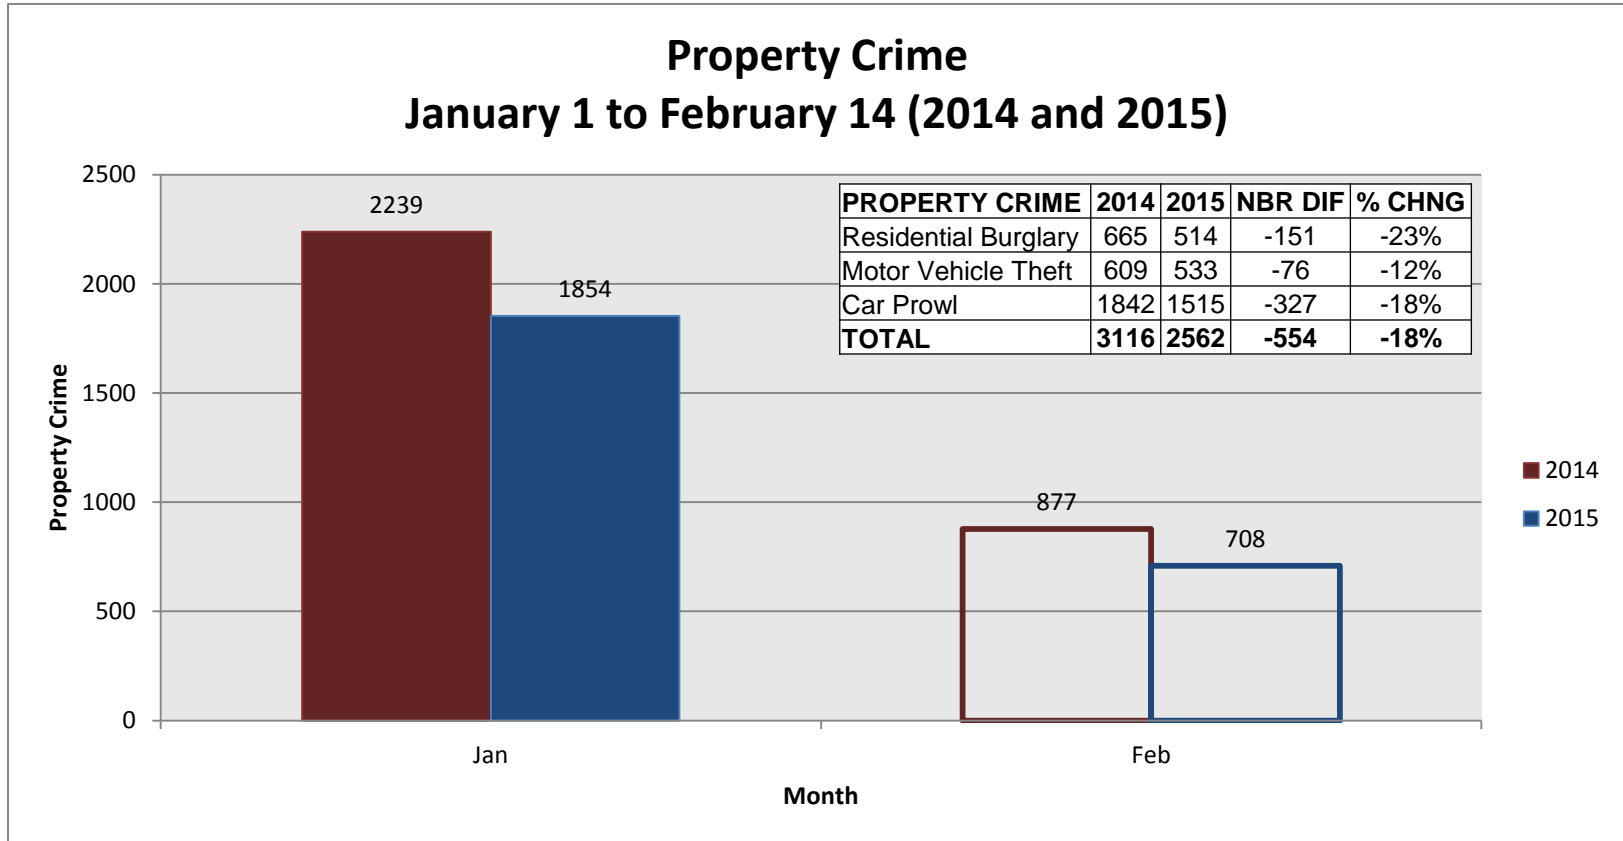

SHOTS FIRED 2015

- 56 incidents occurred YTD
- 15 incidents with injury
- 2 suicides
- 3 arrests were made at time of incidents

Shots Fired January 18, 2015 to February 17, 2015
(41 GOs citywide*)

CITYWIDE MAJOR CRIME FOR JANUARY 2015

2015 CRIME REDUCTION GOAL: 15% REDUCTION IN PROPERTY CRIME

[City of Seattle - Open Performance Portal](#)

CITYWIDE MAJOR CRIME: 28 DAYS

Week by Week Detail

	Crime Category	WEEK 1 01/18 - 01/24	WEEK 2 01/25 - 01/31	WEEK 3 02/01 - 02/07	WEEK 4 02/08 - 02/14	Total	
Person Crime	Agg_Assault	41	36	36	42	155	
	Homicide	0	0	0	0	0	
	Rape	1	3	3	2	9	
	Robbery	30	25	37	28	120	
	Subtotal:	72	64	76	72	284	
Property Crime	Burglary	125	104	108	96	433	
	Larceny-Theft	485	459	369	347	1660	
	Motor Vehicle Theft	90	80	86	74	330	
	Subtotal:	700	643	563	517	2423	
GRAND TOTAL:		772	707	639	589	2707	

[Download](#)

Data Source: SPD Dashboard

PRECINCT UPDATES

West

WEST PRECINCT MAJOR CRIME: 28 DAYS

Week by Week Detail WEST

	Crime Category	WEEK 1 01/18 - 01/24	WEEK 2 01/25 - 01/31	WEEK 3 02/01 - 02/07	WEEK 4 02/08 - 02/14	Total	
Person Crime	Agg_Assault	11	6	11	10	38	
	Homicide	0	0	0	0	0	
	Rape	0	0	0	0	0	
	Robbery	9	11	10	8	38	
Subtotal:		20	17	21	18	76	
Property Crime	Burglary	32	13	26	21	92	
	Larceny-Theft	179	117	108	113	517	
	Motor Vehicle Theft	7	15	10	6	38	
Subtotal:		218	145	144	140	647	
GRAND TOTAL:		238	162	165	158	723	

[Download](#)

Data Source: SPD Dashboard

PRECINCT UPDATES

Southwest

SOUTHWEST PRECINCT MAJOR CRIME: 28 DAYS

Week by Week Detail SW

	Crime Category	WEEK 1 01/18 - 01/24	WEEK 2 01/25 - 01/31	WEEK 3 02/01 - 02/07	WEEK 4 02/08 - 02/14	Total	
Person Crime	Agg_Assault	5	6	2	3	16	
	Homicide	0	0	0	0	0	
	Rape	0	1	0	1	2	
	Robbery	6	3	2	5	16	
Subtotal:		11	10	4	9	34	
Property Crime	Burglary	13	13	12	8	46	
	Larceny-Theft	38	53	25	29	145	
	Motor Vehicle Theft	17	12	7	5	41	
Subtotal:		68	78	44	42	232	
GRAND TOTAL:		79	88	48	51	266	