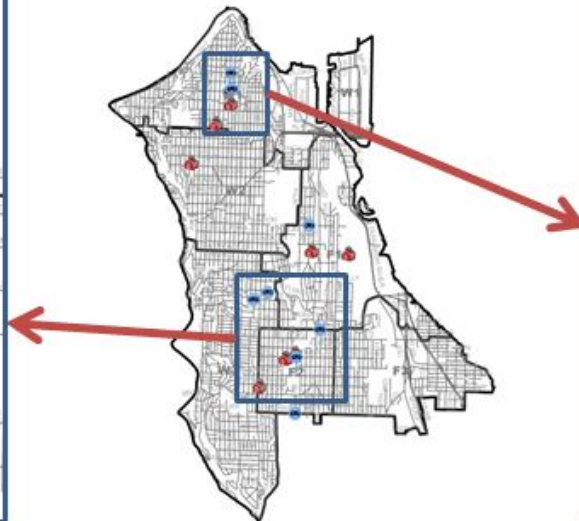

[Download](#)

Data Source: SPD Dashboard

PRECINCT UPDATES

Southwest

SOUTHWEST PRECINCT MAJOR CRIME: 28 DAYS

Week by Week Detail SW

	Crime Category	WEEK 1 01/18 - 01/24	WEEK 2 01/25 - 01/31	WEEK 3 02/01 - 02/07	WEEK 4 02/08 - 02/14	Total	
Person Crime	Agg_Assault	5	6	2	3	16	
	Homicide	0	0	0	0	0	
	Rape	0	1	0	1	2	
	Robbery	6	3	2	5	16	
Subtotal:		11	10	4	9	34	
Property Crime	Burglary	13	13	12	8	46	
	Larceny-Theft	38	53	25	29	145	
	Motor Vehicle Theft	17	12	7	5	41	
Subtotal:		68	78	44	42	232	
GRAND TOTAL:		79	88	48	51	266	

[Download](#)

Data Source: SPD Dashboard

SW PRECINCT JUVENILE VICTIM STREET ROBBERY SERIES

Jan 15, 2015 to Feb 11, 2015

Near Sealth HS in F2

Near West Seattle HS in W1

Number of Incidents: 8
Date Range: 1/15/15-2/11/15

PRECINCT UPDATES

South

SOUTH PRECINCT MAJOR CRIME: 28 DAYS

Week by Week Detail SOUTH

	Crime Category	WEEK 1 01/18 - 01/24	WEEK 2 01/25 - 01/31	WEEK 3 02/01 - 02/07	WEEK 4 02/08 - 02/14	Total	
Person Crime	Agg_Assault	5	10	9	8	32	
	Homicide	0	0	0	0	0	
	Rape	0	0	1	0	1	
	Robbery	3	4	2	6	15	
	Subtotal:	8	14	12	14	48	
Property Crime	Burglary	19	24	19	15	77	
	Larceny-Theft	74	66	54	32	226	
	Motor Vehicle Theft	23	15	21	11	70	
Subtotal:	116	105	94	58	373		
GRAND TOTAL:		124	119	106	72	421	