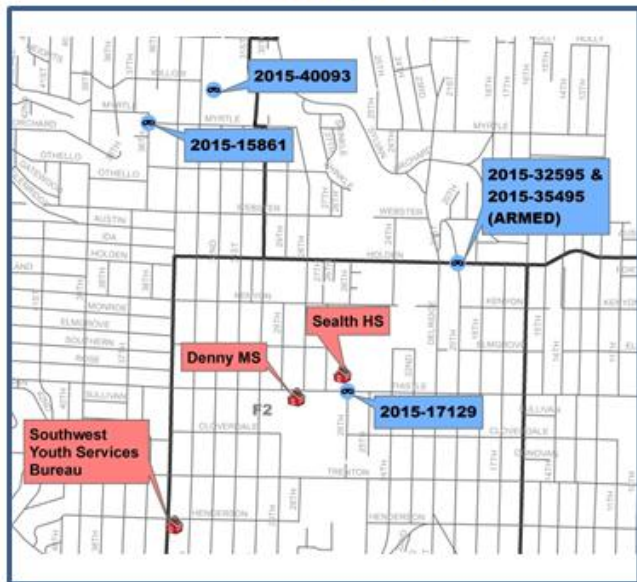

[Download](#)

Data Source: SPD Dashboard

PRECINCT UPDATES

West

WEST PRECINCT MAJOR CRIME: 28 DAYS

Week by Week Detail WEST

	Crime Category	WEEK 1 01/18 - 01/24	WEEK 2 01/25 - 01/31	WEEK 3 02/01 - 02/07	WEEK 4 02/08 - 02/14	Total	
Person Crime	Agg_Assault	11	6	11	10	38	
	Homicide	0	0	0	0	0	
	Rape	0	0	0	0	0	
	Robbery	9	11	10	8	38	
Subtotal:		20	17	21	18	76	
Property Crime	Burglary	32	13	26	21	92	
	Larceny-Theft	179	117	108	113	517	
	Motor Vehicle Theft	7	15	10	6	38	
Subtotal:		218	145	144	140	647	
GRAND TOTAL:		238	162	165	158	723	

[Download](#)

Data Source: SPD Dashboard

PRECINCT UPDATES

Southwest

SOUTHWEST PRECINCT MAJOR CRIME: 28 DAYS

Week by Week Detail SW

	Crime Category	WEEK 1 01/18 - 01/24	WEEK 2 01/25 - 01/31	WEEK 3 02/01 - 02/07	WEEK 4 02/08 - 02/14	Total	
Person Crime	Agg_Assault	5	6	2	3	16	
	Homicide	0	0	0	0	0	
	Rape	0	1	0	1	2	
	Robbery	6	3	2	5	16	
Subtotal:		11	10	4	9	34	
Property Crime	Burglary	13	13	12	8	46	
	Larceny-Theft	38	53	25	29	145	
	Motor Vehicle Theft	17	12	7	5	41	
Subtotal:		68	78	44	42	232	
GRAND TOTAL:		79	88	48	51	266	

[Download](#)

Data Source: SPD Dashboard

SW PRECINCT JUVENILE VICTIM STREET ROBBERY SERIES

Jan 15, 2015 to Feb 11, 2015

Near Sealth HS in F2

Near West Seattle HS in W1

Number of Incidents: 8
Date Range: 1/15/15-2/11/15

PRECINCT UPDATES

South

SOUTH PRECINCT MAJOR CRIME: 28 DAYS

Week by Week Detail SOUTH

	Crime Category	WEEK 1 01/18 - 01/24	WEEK 2 01/25 - 01/31	WEEK 3 02/01 - 02/07	WEEK 4 02/08 - 02/14	Total	
Person Crime	Agg_Assault	5	10	9	8	32	
	Homicide	0	0	0	0	0	
	Rape	0	0	1	0	1	
	Robbery	3	4	2	6	15	
	Subtotal:	8	14	12	14	48	
Property Crime	Burglary	19	24	19	15	77	
	Larceny-Theft	74	66	54	32	226	
	Motor Vehicle Theft	23	15	21	11	70	
Subtotal:	116	105	94	58	373		
GRAND TOTAL:		124	119	106	72	421	