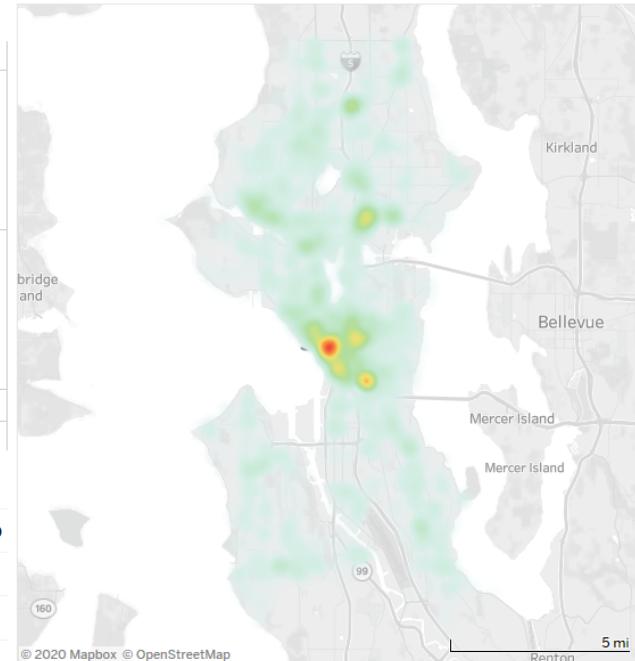

CITYWIDE CRIME OVERVIEW

Reports Not UCR Approved
138

SEASTAT CRIME DASHBOARD

TIME FRAME: YTD

Offense counts are based on distinct count of REN and do not represent the number of victims. All sort orders and approval statuses are included. Counts exclude Out of Jurisdiction and unfounded offenses. Crime data is dynamic and will change based on reporting and investigative updates.

PATROL PORTAL

TIME FRAME: YTD |
PRECINCT: (Multiple values) |
OFFENSE CATEGORY: (Multiple values) |
OFFENSE: (All) |
NIBRS OFFENSE: (All) |
DV RELATED*: (All) |
APPROVAL STATUS: (All) |
SELECT A MAP: DENSITY MAP

Less Dense
More Dense

LAST UPDATE: 2/18/2020 3:35:22 AM

OFFENSE CATEGORY	OFFENSE	2020	2019	AMT CHANGE	% CHANGE	5YR WTD AVG
VIOLENT CRIME	HOMICIDE	▲ 6	4	2	50%	4
	RAPE	43	43	0	0%	38
	ROBBERY	▼ 173	204	-31	-15%	206
	AGGRAVATED ASSAULT	291	315	-24	-8%	300
	Total	513	566	-53	-10%	548
PROPERTY CRIME	ARSON	11	15	-4	-27%	17
	BURGLARY	957	1,060	-103	-10%	1,039
	LARCENY-THEFT	3,118	3,098	20	1%	3,402
	MOTOR VEHICLE THEFT	537	394	143	36%	491
	Total	4,623	4,567	56	2%	4,949
Grand Total		5,136	5,133	3	0%	5,497