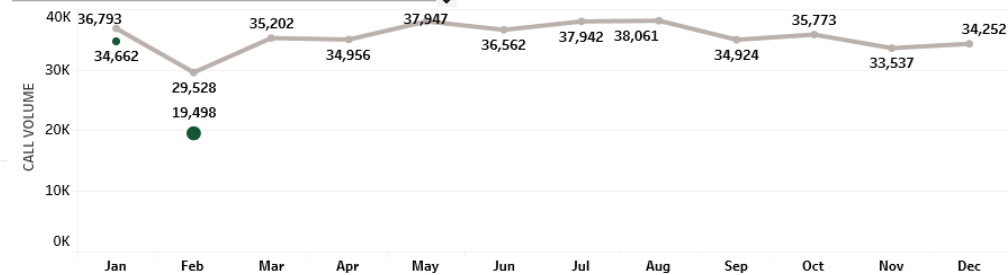

YTD Call Volume by PRECINCT Map

Mapbox © OSM

Onview vs. Dispatched

■ Dispatched (Community Generated)
■ Onview (Officer Generated)

YoY Difference: 2.09%

YoY Difference: -0.83%

CALL VOLUME TREND

Yearly View