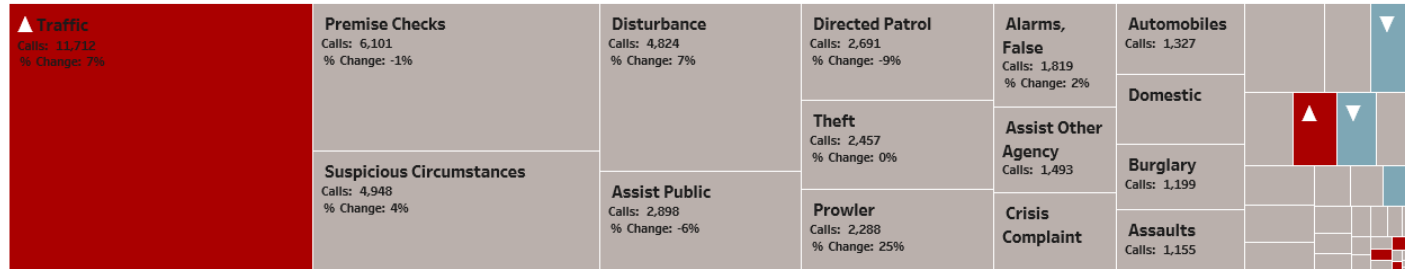

STOLEN LOCATION HOTSPOTS

- 3800-3900 BLKS OF STONE & BRIDGE WY N & INTERLAKE & WHITMAN AVE N.
- NW 80TH-85TH BTW 15TH AVE NW AND GREENWOOD.

VIEW LOCATION CATEGORY

STREET	2020
RESIDENTIAL	26
PARKING LOT/GARAGE	14
COMMERCIAL	7
OTHER/UNKNOWN	2
Grand Total	1
	50

© 2020 Mapbox © OpenStreetMap

MOTOR VEHICLE THEFT

CITYWIDE CAD OVERVIEW

SeaStat CAD Dashboard

Time Frame: **YTD**

TIME FRAME: YTD |
 PRECINCT: (All) |
 SECTOR: (All) |
 BEAT: (All) |
 NEIGHBORHOOD: (All) |
 PRIORITY: (Multiple values) |
 MIR CATEGORY: (All) |
 MIR SUBCATEGORY: (All) |
 MIR DESC: (All) |
 DISPOSITION: (Multiple values) |
 ONVIEW/DISPATCHED: (Multiple values) |
 UNIT TYPE: (All) |
 WATCH: (All) |
 SELECT A MAP: PRECINCT

Precinct: All Sector: All Beat: All MCPP: All Onview/Dispatched: Dispatched (Community Generated) & Onview (Officer Generated)

Last Update: 2/18/2020 5:46:36 AM

CALL VOLUME THRESHOLD

Treeemap

■ Cold
 ■ Hot
 ■ Normal