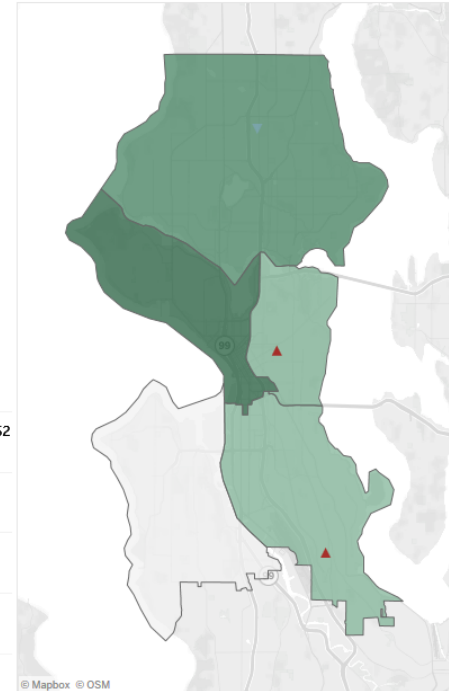

© 2020 Mapbox © OpenStreetMap

MOTOR VEHICLE THEFT

CITYWIDE CAD OVERVIEW

SeaStat CAD Dashboard

Time Frame: **YTD**

TIME FRAME: YTD |
 PRECINCT: (All) |
 SECTOR: (All) |
 BEAT: (All) |
 NEIGHBORHOOD: (All) |
 PRIORITY: (Multiple values) |
 MIR CATEGORY: (All) |
 MIR SUBCATEGORY: (All) |
 MIR DESC: (All) |
 DISPOSITION: (Multiple values) |
 ONVIEW/DISPATCHED: (Multiple values) |
 UNIT TYPE: (All) |
 WATCH: (All) |
 SELECT A MAP: PRECINCT

Precinct: All Sector: All Beat: All MCPP: All Onview/Dispatched: Dispatched (Community Generated) & Onview (Officer Generated)

Last Update: 2/18/2020 5:46:36 AM

CALL VOLUME THRESHOLD

Treeemap

■ Cold
 ■ Hot
 ■ Normal

YTD Call Volume by PRECINCT Map

Mapbox © OSM

Onview vs. Dispatched

■ Dispatched (Community Generated)
■ Onview (Officer Generated)

YoY Difference: 2.09%

YoY Difference: -0.83%

CALL VOLUME TREND

Yearly View