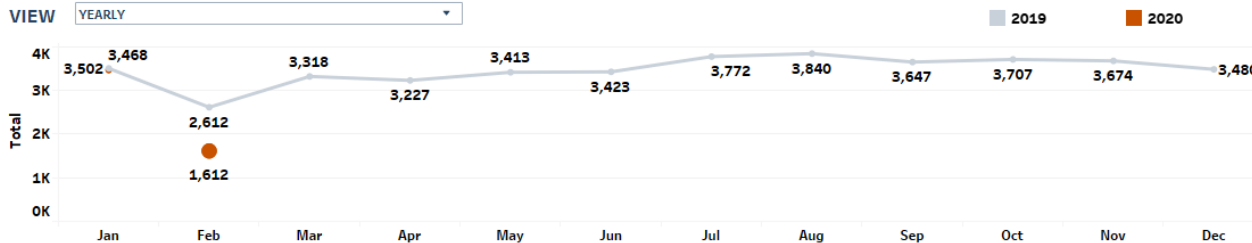

CITYWIDE CRIME OVERVIEW

Reports Not UCR Approved
138

SEASTAT CRIME DASHBOARD

TIME FRAME: YTD

Offense counts are based on distinct count of REN and do not represent the number of victims. All sort orders and approval statuses are included. Counts exclude Out of Jurisdiction and unfounded offenses. Crime data is dynamic and will change based on reporting and investigative updates.

PATROL PORTAL

TIME FRAME: YTD |
PRECINCT: (Multiple values) |
OFFENSE CATEGORY: (Multiple values) |
OFFENSE: (All) |
NIBRS OFFENSE: (All) |
DV RELATED*: (All) |
APPROVAL STATUS: (All) |
SELECT A MAP: DENSITY MAP

Less Dense
More Dense

LAST UPDATE: 2/18/2020 3:35:22 AM

OFFENSE CATEGORY	OFFENSE	2020	2019	AMT CHANGE	% CHANGE	5YR WTD AVG
VIOLENT CRIME	HOMICIDE	▲ 6	4	2	50%	4
	RAPE	43	43	0	0%	38
	ROBBERY	▼ 173	204	-31	-15%	206
	AGGRAVATED ASSAULT	291	315	-24	-8%	300
	Total	513	566	-53	-10%	548
PROPERTY CRIME	ARSON	11	15	-4	-27%	17
	BURGLARY	957	1,060	-103	-10%	1,039
	LARCENY-THEFT	3,118	3,098	20	1%	3,402
	MOTOR VEHICLE THEFT	537	394	143	36%	491
	Total	4,623	4,567	56	2%	4,949
Grand Total		5,136	5,133	3	0%	5,497