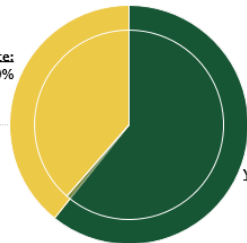

YTD Call Volume by PRECINCT Map

Mapbox © OSM

Onview vs. Dispatched

■ Dispatched (Community Generated)
■ Onview (Officer Generated)

YoY Difference: 2.09%

YoY Difference: -0.83%

CALL VOLUME TREND

Yearly View