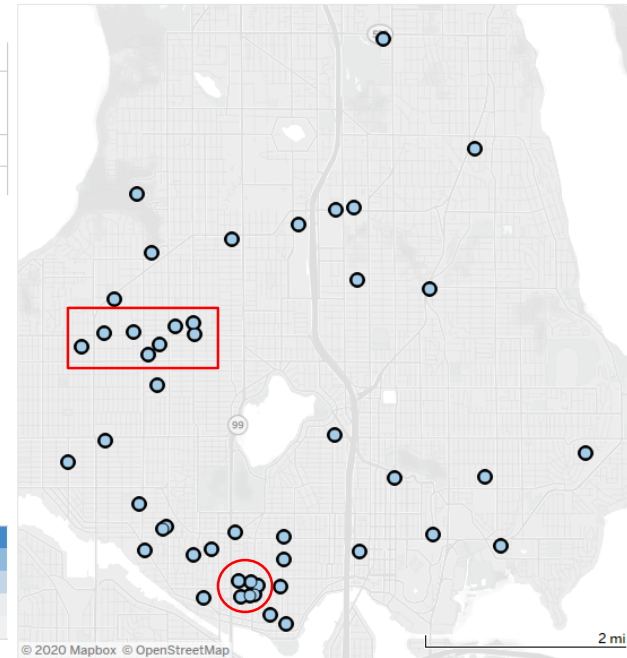

MOTOR VEHICLE THEFT: LAST 14 DAYS

PATROL PORTAL

SEASTAT CRIME DASHBOARD

TIME FRAME: Last 14 Days

TIME FRAME: Last 14 Days |
PRECINCT: NORTH |
OFFENSE CATEGORY: (Multiple values) |
OFFENSE: (All) |
NIBRS OFFENSE: Motor Vehicle Theft |
DV RELATED*: (All) |
APPROVAL STATUS: (All) |
SELECT A MAP: POINT MAP

LAST UPDATE: 2/18/2020 3:35:22 AM

OFFENSE CATEGORY	OFFENSE	2020	2019	AMT CHANGE	% CHANGE	5YR WTD AVG
PROPERTY CRIME	MOTOR VEHICLE THEFT	50	24	26	108%	52
	Total	50	24	26	108%	52
Grand Total		50	24	26	108%	52

STOLEN LOCATION HOTSPOTS

- 3800-3900 BLKS OF STONE & BRIDGE WY N & INTERLAKE & WHITMAN AVE N.
- NW 80TH-85TH BTW 15TH AVE NW AND GREENWOOD.

VIEW LOCATION CATEGORY

STREET	2020
RESIDENTIAL	26
PARKING LOT/GARAGE	14
COMMERCIAL	7
OTHER/UNKNOWN	2
Grand Total	1
	50

© 2020 Mapbox © OpenStreetMap

MOTOR VEHICLE THEFT