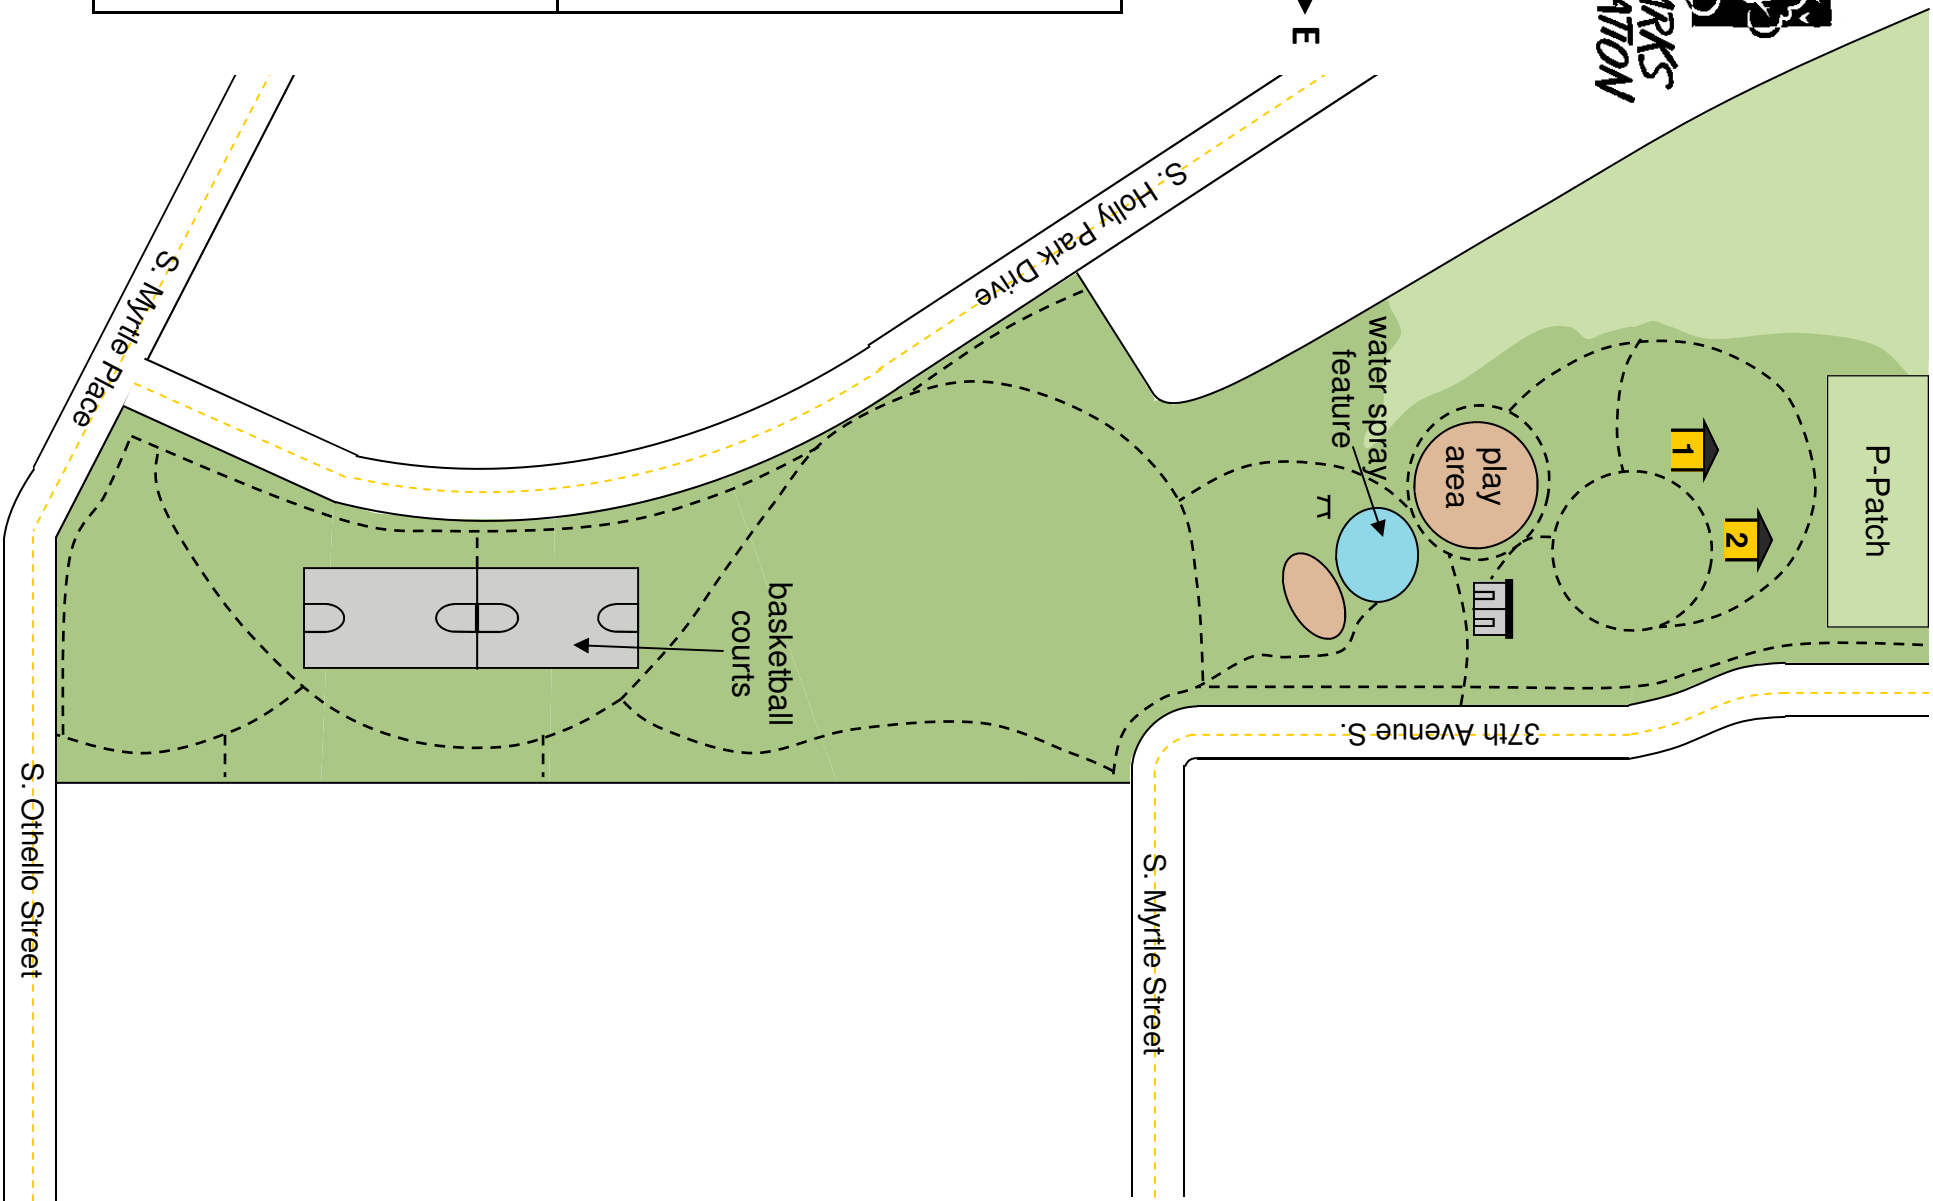

JOHN C. LITTLE SR. PARK 6961 37th Avenue S. Seattle, WA 98118	Picnic Table	Restroom
	Picnic Shelter	Parking Lot
	Pedestrian Pathway	BBQ Grill

JOHN C. LITTLE, SR. PARK

6961 37th Avenue S.
Seattle, WA 98118

I-5 Southbound:

Take exit # 161 for Albro Place towards Swift Avenue. Turn left onto S. Albro Place. Turn right onto Swift Avenue S. Turn left onto S. Graham St. Turn right onto 33rd Avenue S. 33rd Avenue curves left and becomes S. Holly Street. Turn right on 37th Avenue S. Park will be on the right hand side.

I-5 Northbound:

Take exit # 157, for Martin Luther King Way. Turn slight left onto Martin Luther King Jr. Way. Continue to follow MLK Jr. Way. Turn left onto S. Myrtle Street. S Myrtle St turns right and becomes 37th Avenue S. Park will be on the left.