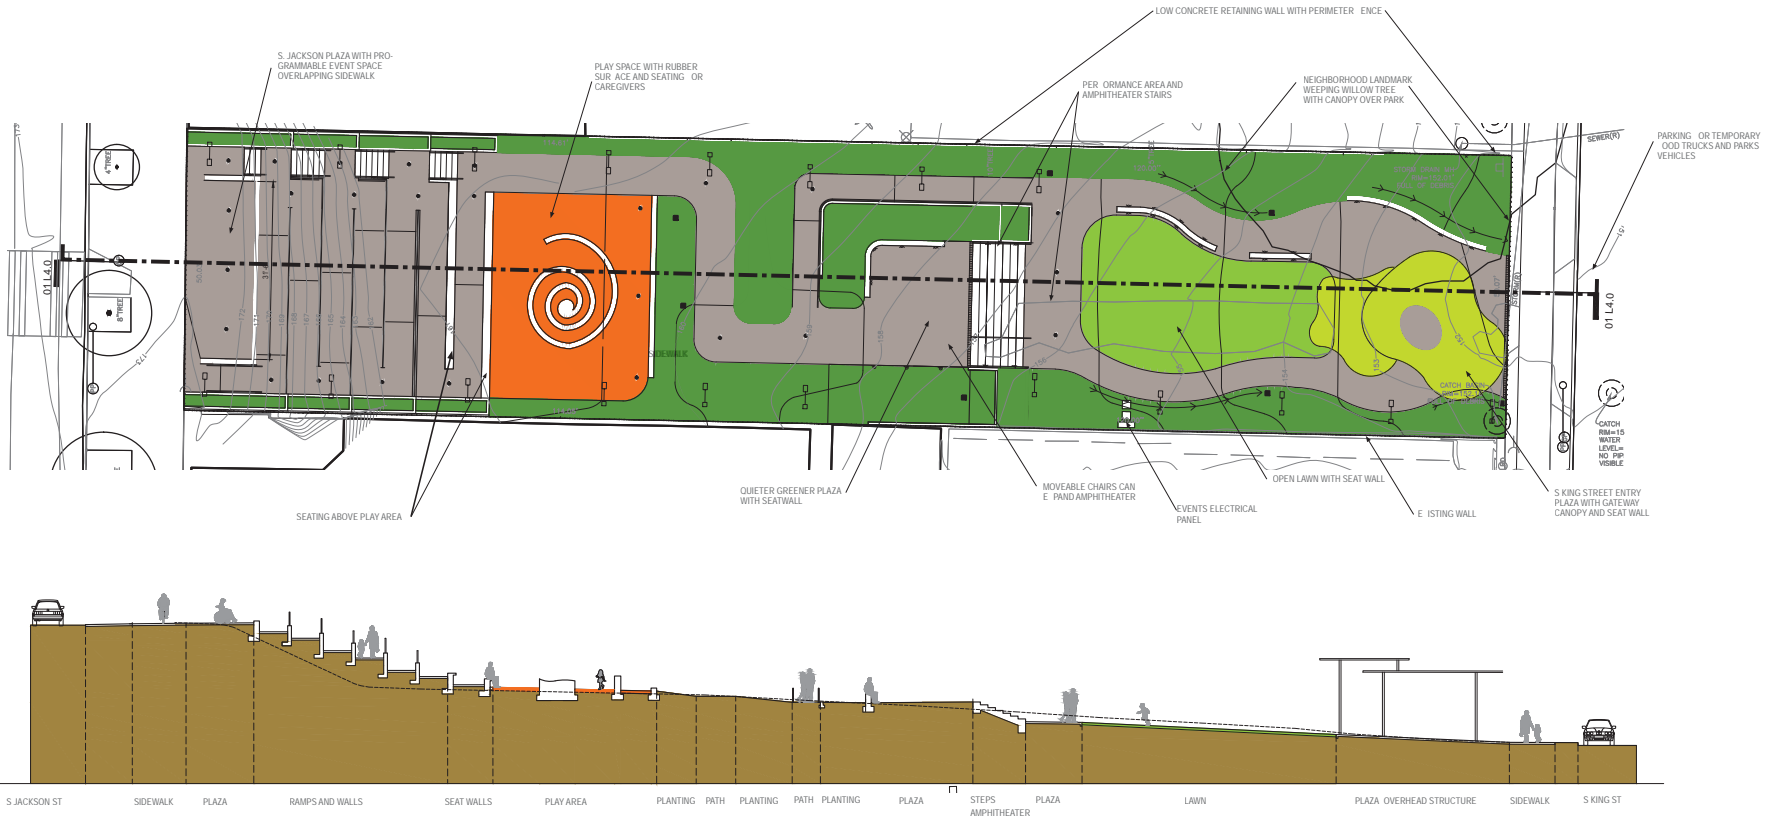

LOOKING NORTH AT S. JACKSON EDGE GRADE CHANGE

SITE CONTE T

## LITTLE SAIGON LANDBANKED SITE PARK PROJECT

PRE ERRED EARLY CONCEPT MODEL

LITTLE SAIGON LANDBANKED SITE PARK PROJECT

## CURRENT CONCEPT PLAN AND SECTION