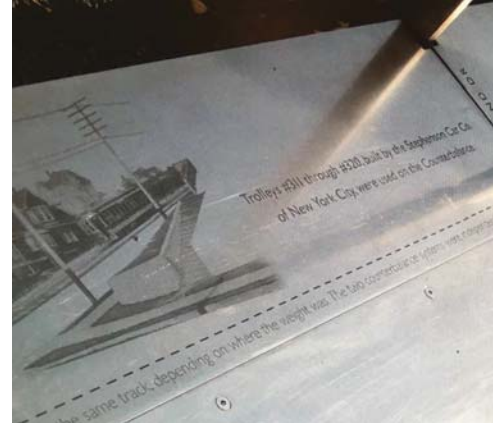

STEPS AND RAMPS

PLANTING

LIGHTING

OVERLOOK AND TERRACES

COLORFUL ELEMENTS

INTERPRETIVE FEATURE

SEATING

GATEWAY ELEMENT

PLAY ELEMENT

POTENTIAL SITE FEATURES

LITTLE SAIGON PARK

PERFORMANCE OPPORTUNITIES

EXERCISE

GAME TABLES (PING PONG, MAHJONG, CHESS...)

FOOD TRUCKS

OUTDOOR SEATING