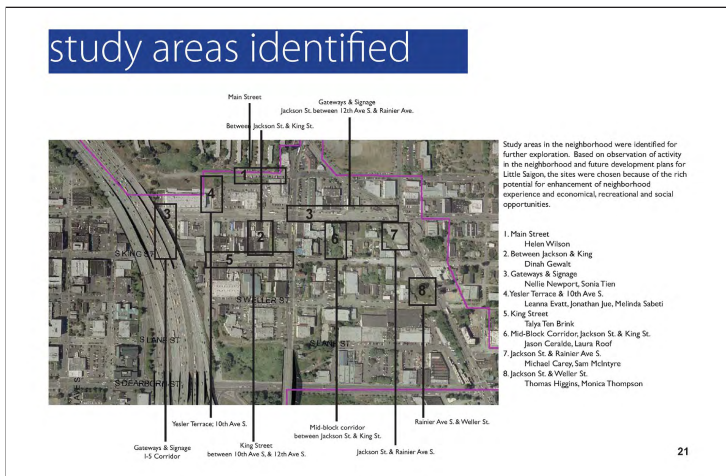

2010 FRIENDS OF LITTLE SAIGON SEEKS PARK SITE

2013 SEATTLE PARKS AND RECREATION PURCHASES PARK SITE

2018 COMMUNITY PLANNING FOR PARK BEGINS

2020 CONSTRUCTION