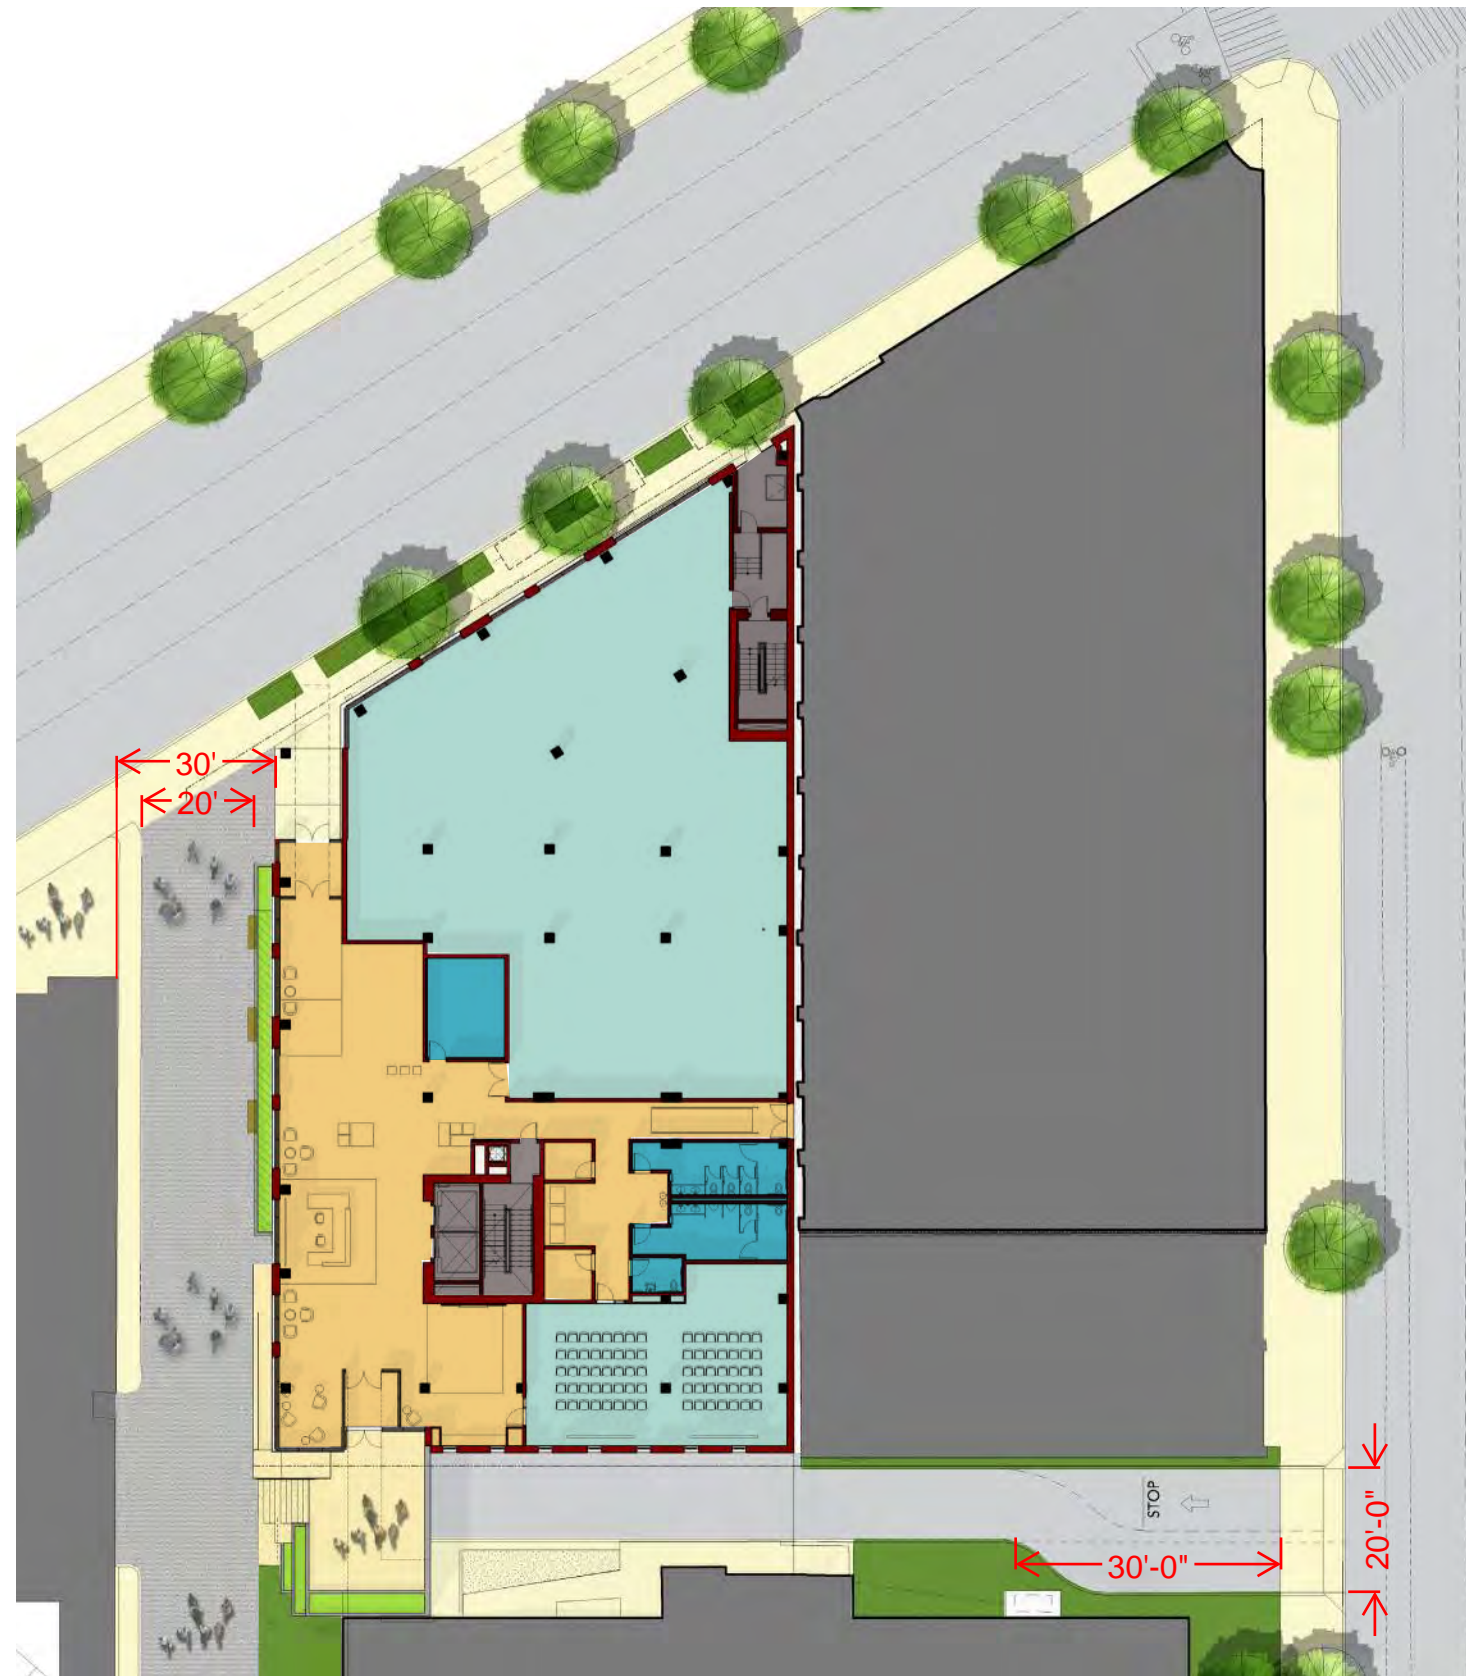

SITE PLAN

2016-08-22

Architecture
Interiors
Urban Design
Branding & Identity
ankrommoisan.com