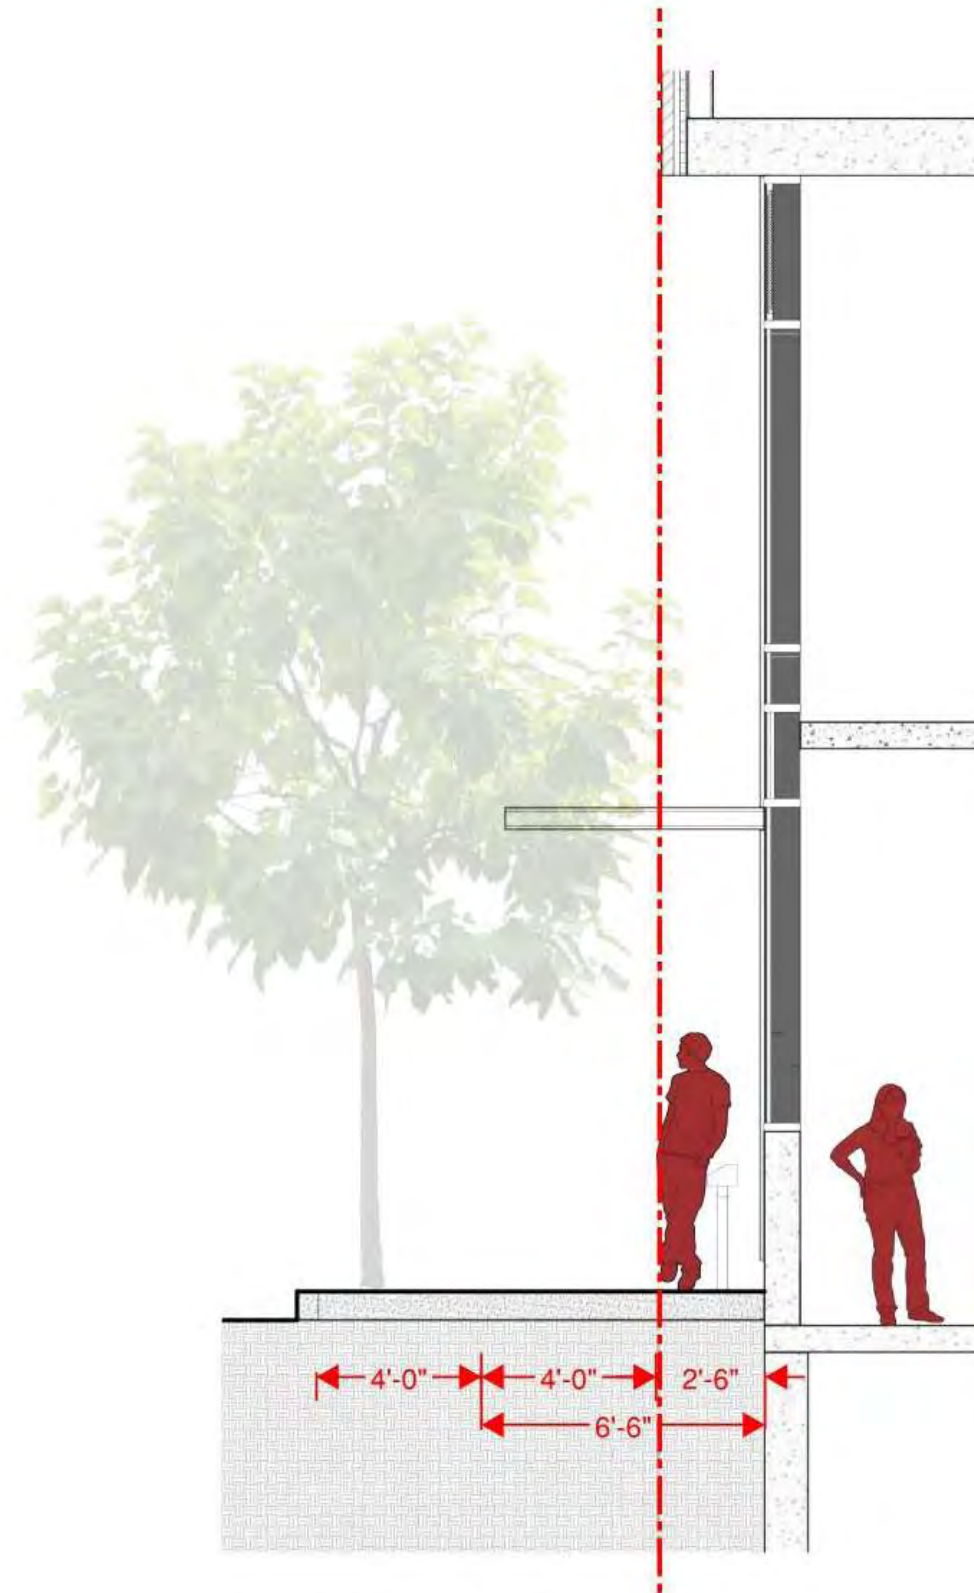

Section @ Madison (Bus)

30x | 1/2" = 1'-0"

SIDEWALK ALONG EAST MADISON STREET - 2'-6" SETBACK

2016-08-22

Architecture
Interiors
Urban Design
Branding & Identity
ankrommoisan.com