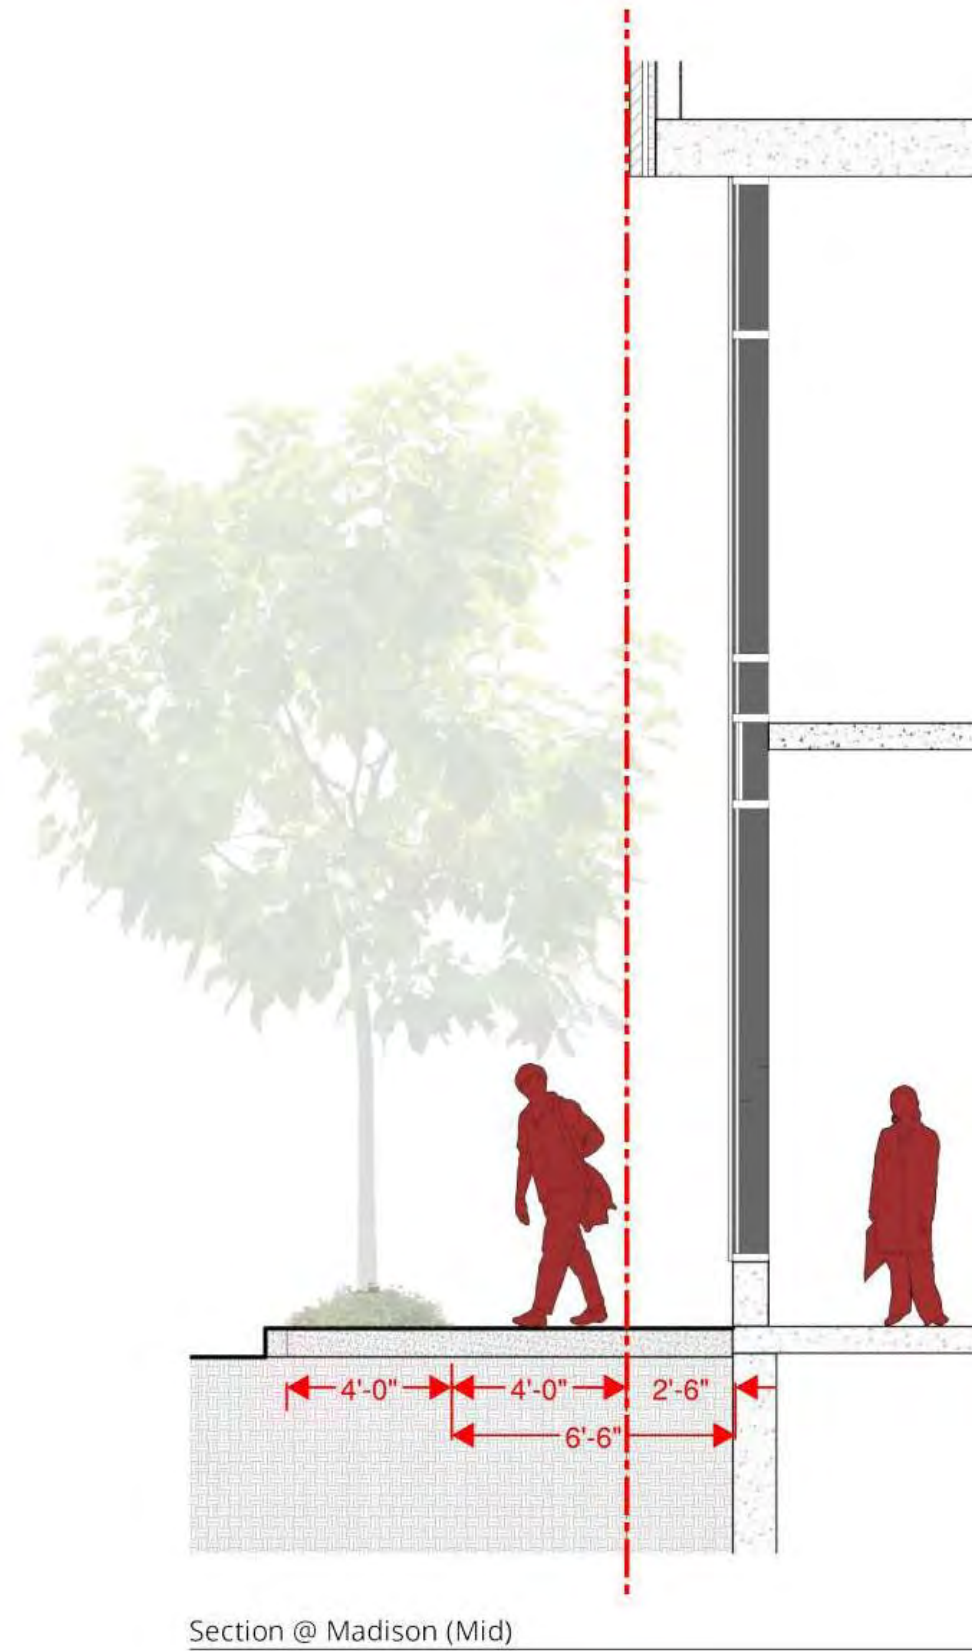

VIEW LOOKING NORTH EAST ON MADISON

SIDEWALK ALONG EAST MADISON STREET

2016-08-22

Architecture
Interiors
Urban Design
Branding & Identity
ankrommoisan.com

Section @ Madison (Entry)

30 g 1/12" = 1'-0"

SIDEWALK ALONG EAST MADISON STREET - ZERO SETBACK

2016-08-22

Architecture
Interiors
Urban Design
Branding & Identity
ankrommoisan.com

Section @ Madison (Bus)

30x | 1/2" = 1'-0"

SIDEWALK ALONG EAST MADISON STREET - ZERO SETBACK

2016-08-22

Architecture
Interiors
Urban Design
Branding & Identity
ankrommoisan.com

Section @ Madison (Entry)

SIDEWALK ALONG EAST MADISON STREET - 2'-6" SETBACK

2016-08-22

Architecture
Interiors
Urban Design
Branding & Identity
ankrommoisan.com

Section @ Madison (Mid)

SIDEWALK ALONG EAST MADISON STREET - 2'-6" SETBACK