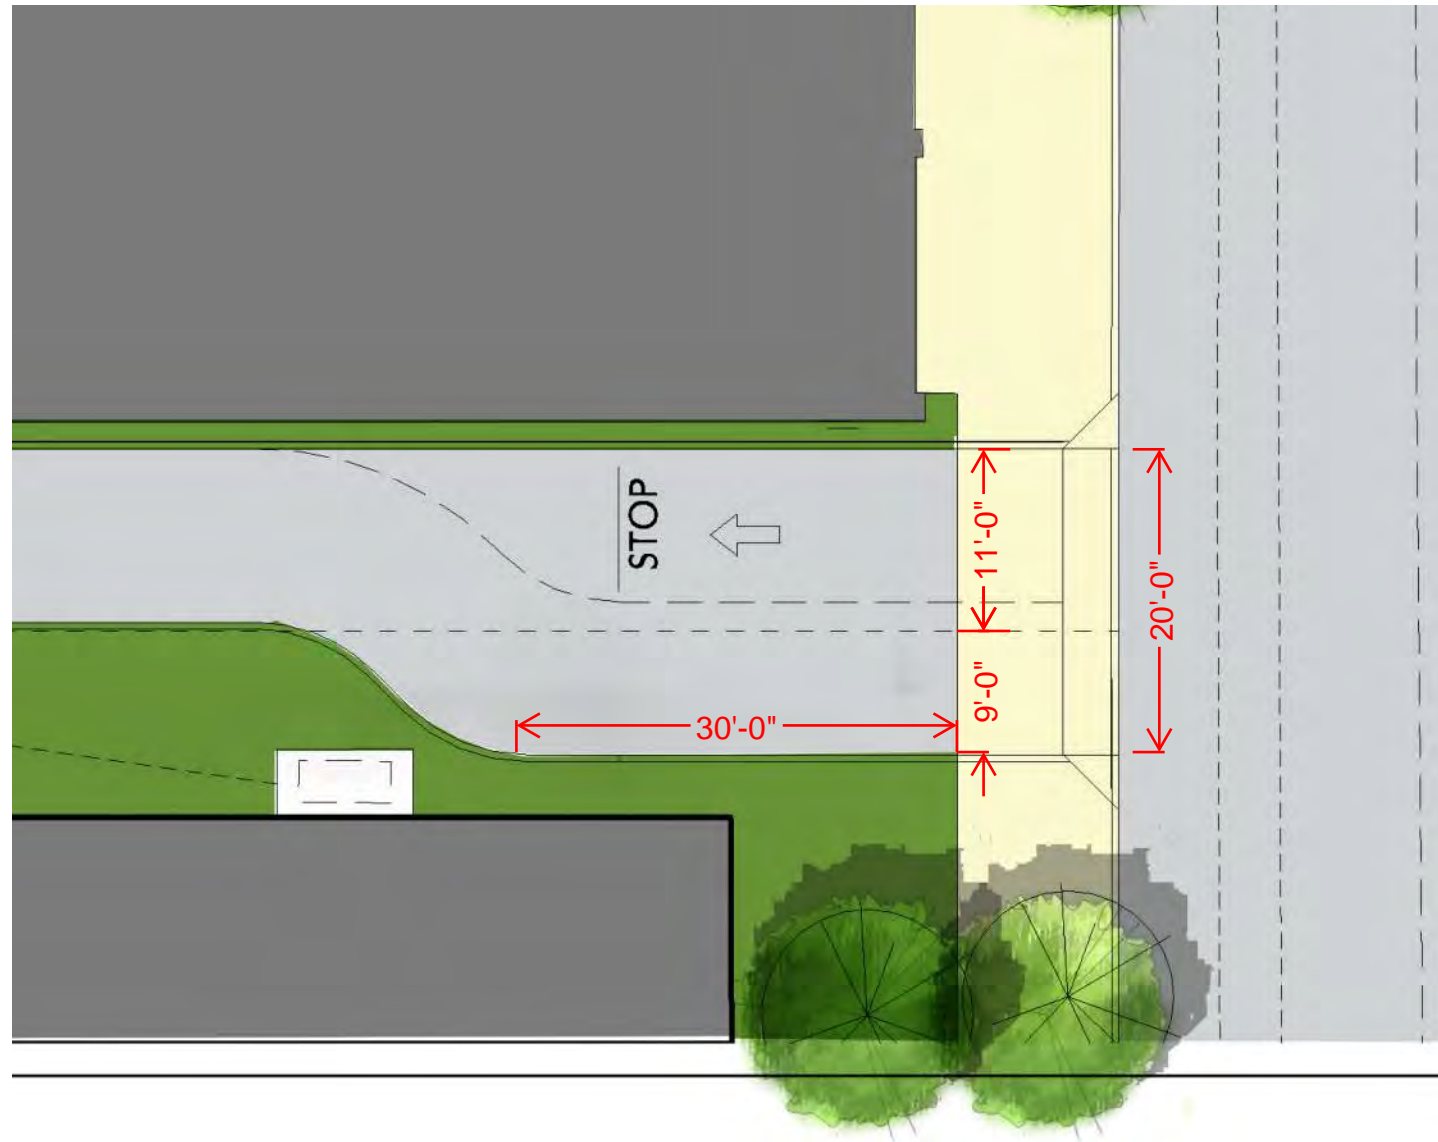

CURB CUT ON 12TH AVENUE

2016-08-22

Architecture
Interiors
Urban Design
Branding & Identity
ankrommoisan.com