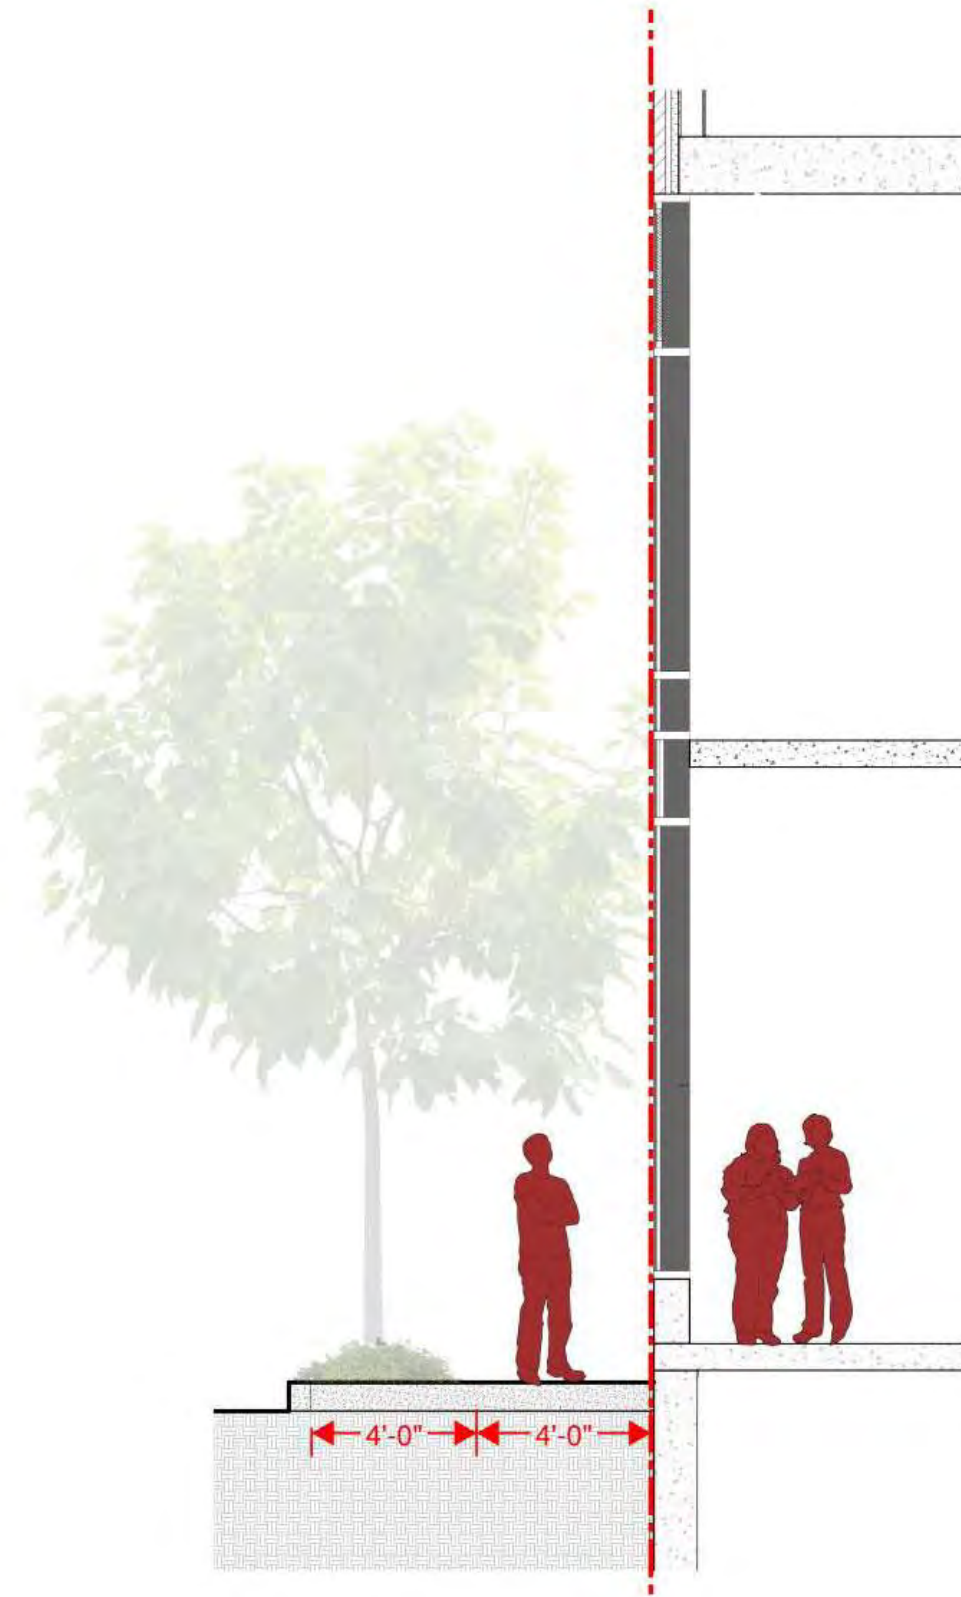

SIDEWALK

SIDEWALK ALONG EAST MADISON STREET

2016-08-22

Architecture
Interiors
Urban Design
Branding & Identity
ankrommoisan.com

AXONOMETRIC OF MADISON STREET

VIEW LOOKING AT BUS STOP

VIEW OF BUS STOP AT STREET

VIEW LOOKING NORTH EAST ON MADISON

SIDEWALK ALONG EAST MADISON STREET

2016-08-22

Architecture
Interiors
Urban Design
Branding & Identity
ankrommoisan.com

Section @ Madison (Entry)

30 g 1/12" = 1'-0"

SIDEWALK ALONG EAST MADISON STREET - ZERO SETBACK

2016-08-22

Architecture
Interiors
Urban Design
Branding & Identity
ankrommoisan.com

Section @ Madison (Bus)

30x | 1/2" = 1'-0"

SIDEWALK ALONG EAST MADISON STREET - ZERO SETBACK

2016-08-22

Architecture
Interiors
Urban Design
Branding & Identity
ankrommoisan.com