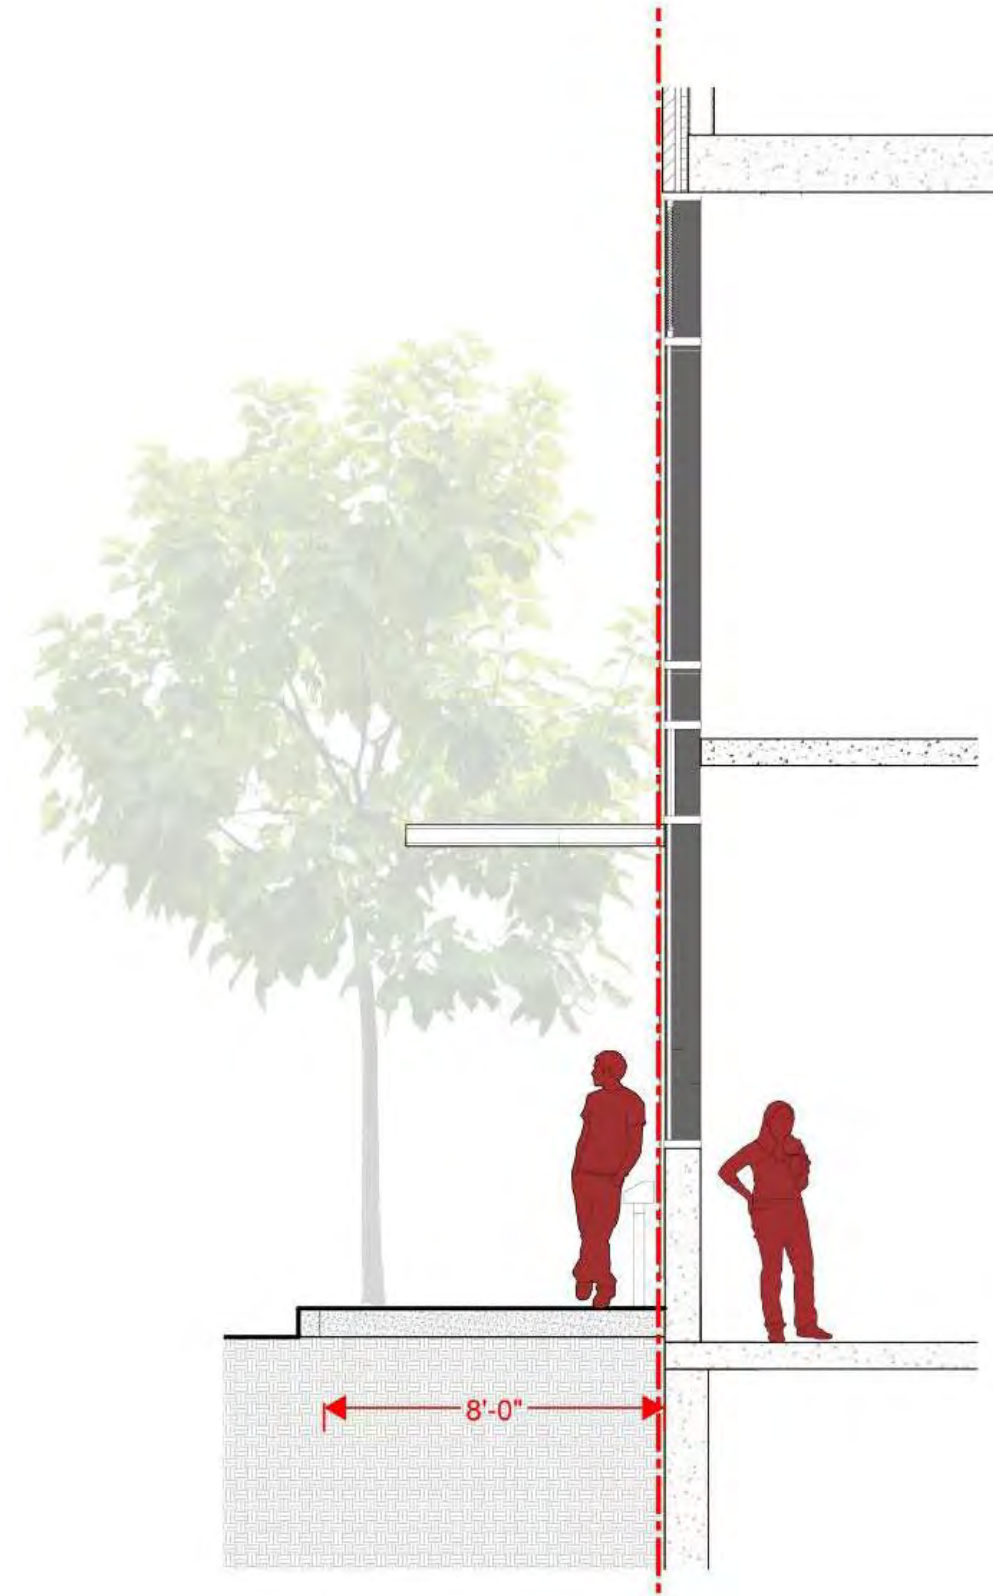

VIEW LOOKING NORTH EAST ON MADISON

SIDEWALK ALONG EAST MADISON STREET

2016-08-22

Architecture
Interiors
Urban Design
Branding & Identity
ankrommoisan.com

Section @ Madison (Entry)

30 g 1/12" = 1'-0"

SIDEWALK ALONG EAST MADISON STREET - ZERO SETBACK

2016-08-22

Architecture
Interiors
Urban Design
Branding & Identity
ankrommoisan.com

Section @ Madison (Bus)

30x | 1/2" = 1'-0"

SIDEWALK ALONG EAST MADISON STREET - ZERO SETBACK

2016-08-22

Architecture
Interiors
Urban Design
Branding & Identity
ankrommoisan.com

Section @ Madison (Entry)

SIDEWALK ALONG EAST MADISON STREET - 2'-6" SETBACK

2016-08-22

Architecture
Interiors
Urban Design
Branding & Identity
ankrommoisan.com

Section @ Madison (Mid)

SIDEWALK ALONG EAST MADISON STREET - 2'-6" SETBACK