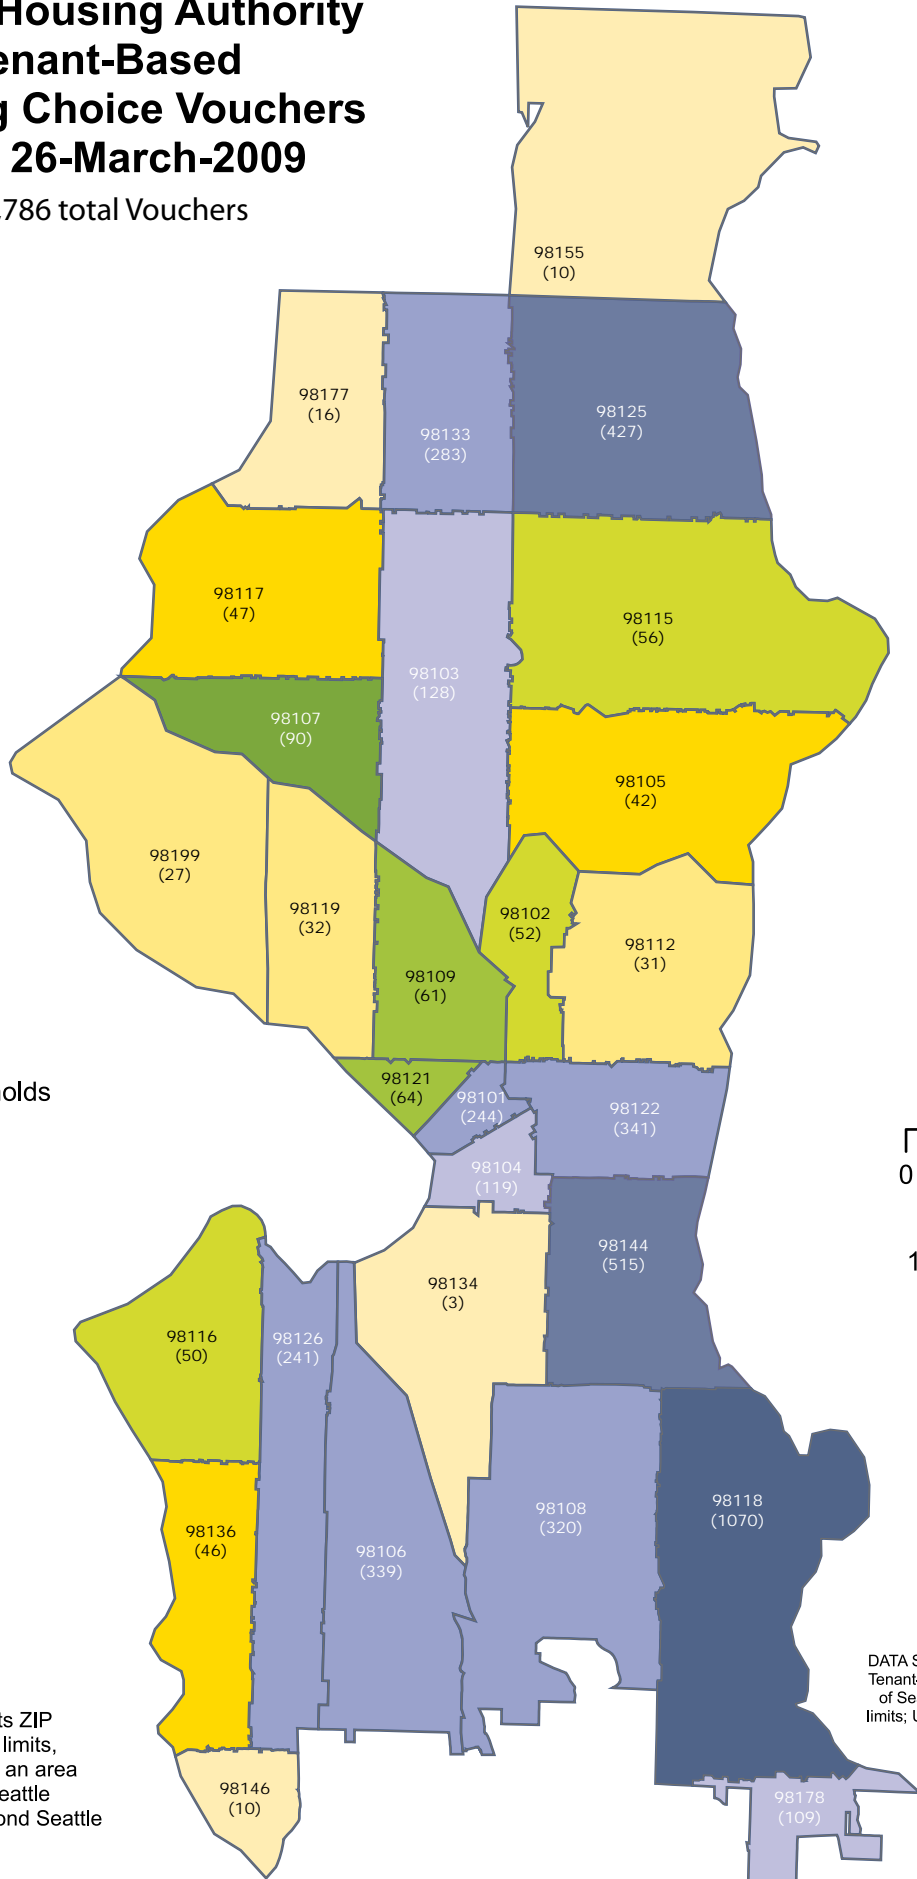

# Seattle Housing Authority Tenant-Based Housing Choice Vouchers as of 26-March-2009

4,786 total Vouchers

## Tenant-Based Housing Choice Voucher Households

1 Inch = 2 Miles

Shaded background represents ZIP Code areas within Seattle city limits, except for 98155 in Shoreline, an area with properties managed by Seattle Housing Authority slightly beyond Seattle city limits.

Number of Tenant-Based Housing Choice Voucher households per zone is in parentheses beneath the ZIP Code.

DATA SOURCES: Seattle Housing Authority 2009 Tenant-Based Housing Choice Voucher data; City of Seattle 2003 ZIP Code boundaries for Seattle limits; US Census Bureau Census 2000 ZIP Code boundaries for beyond.