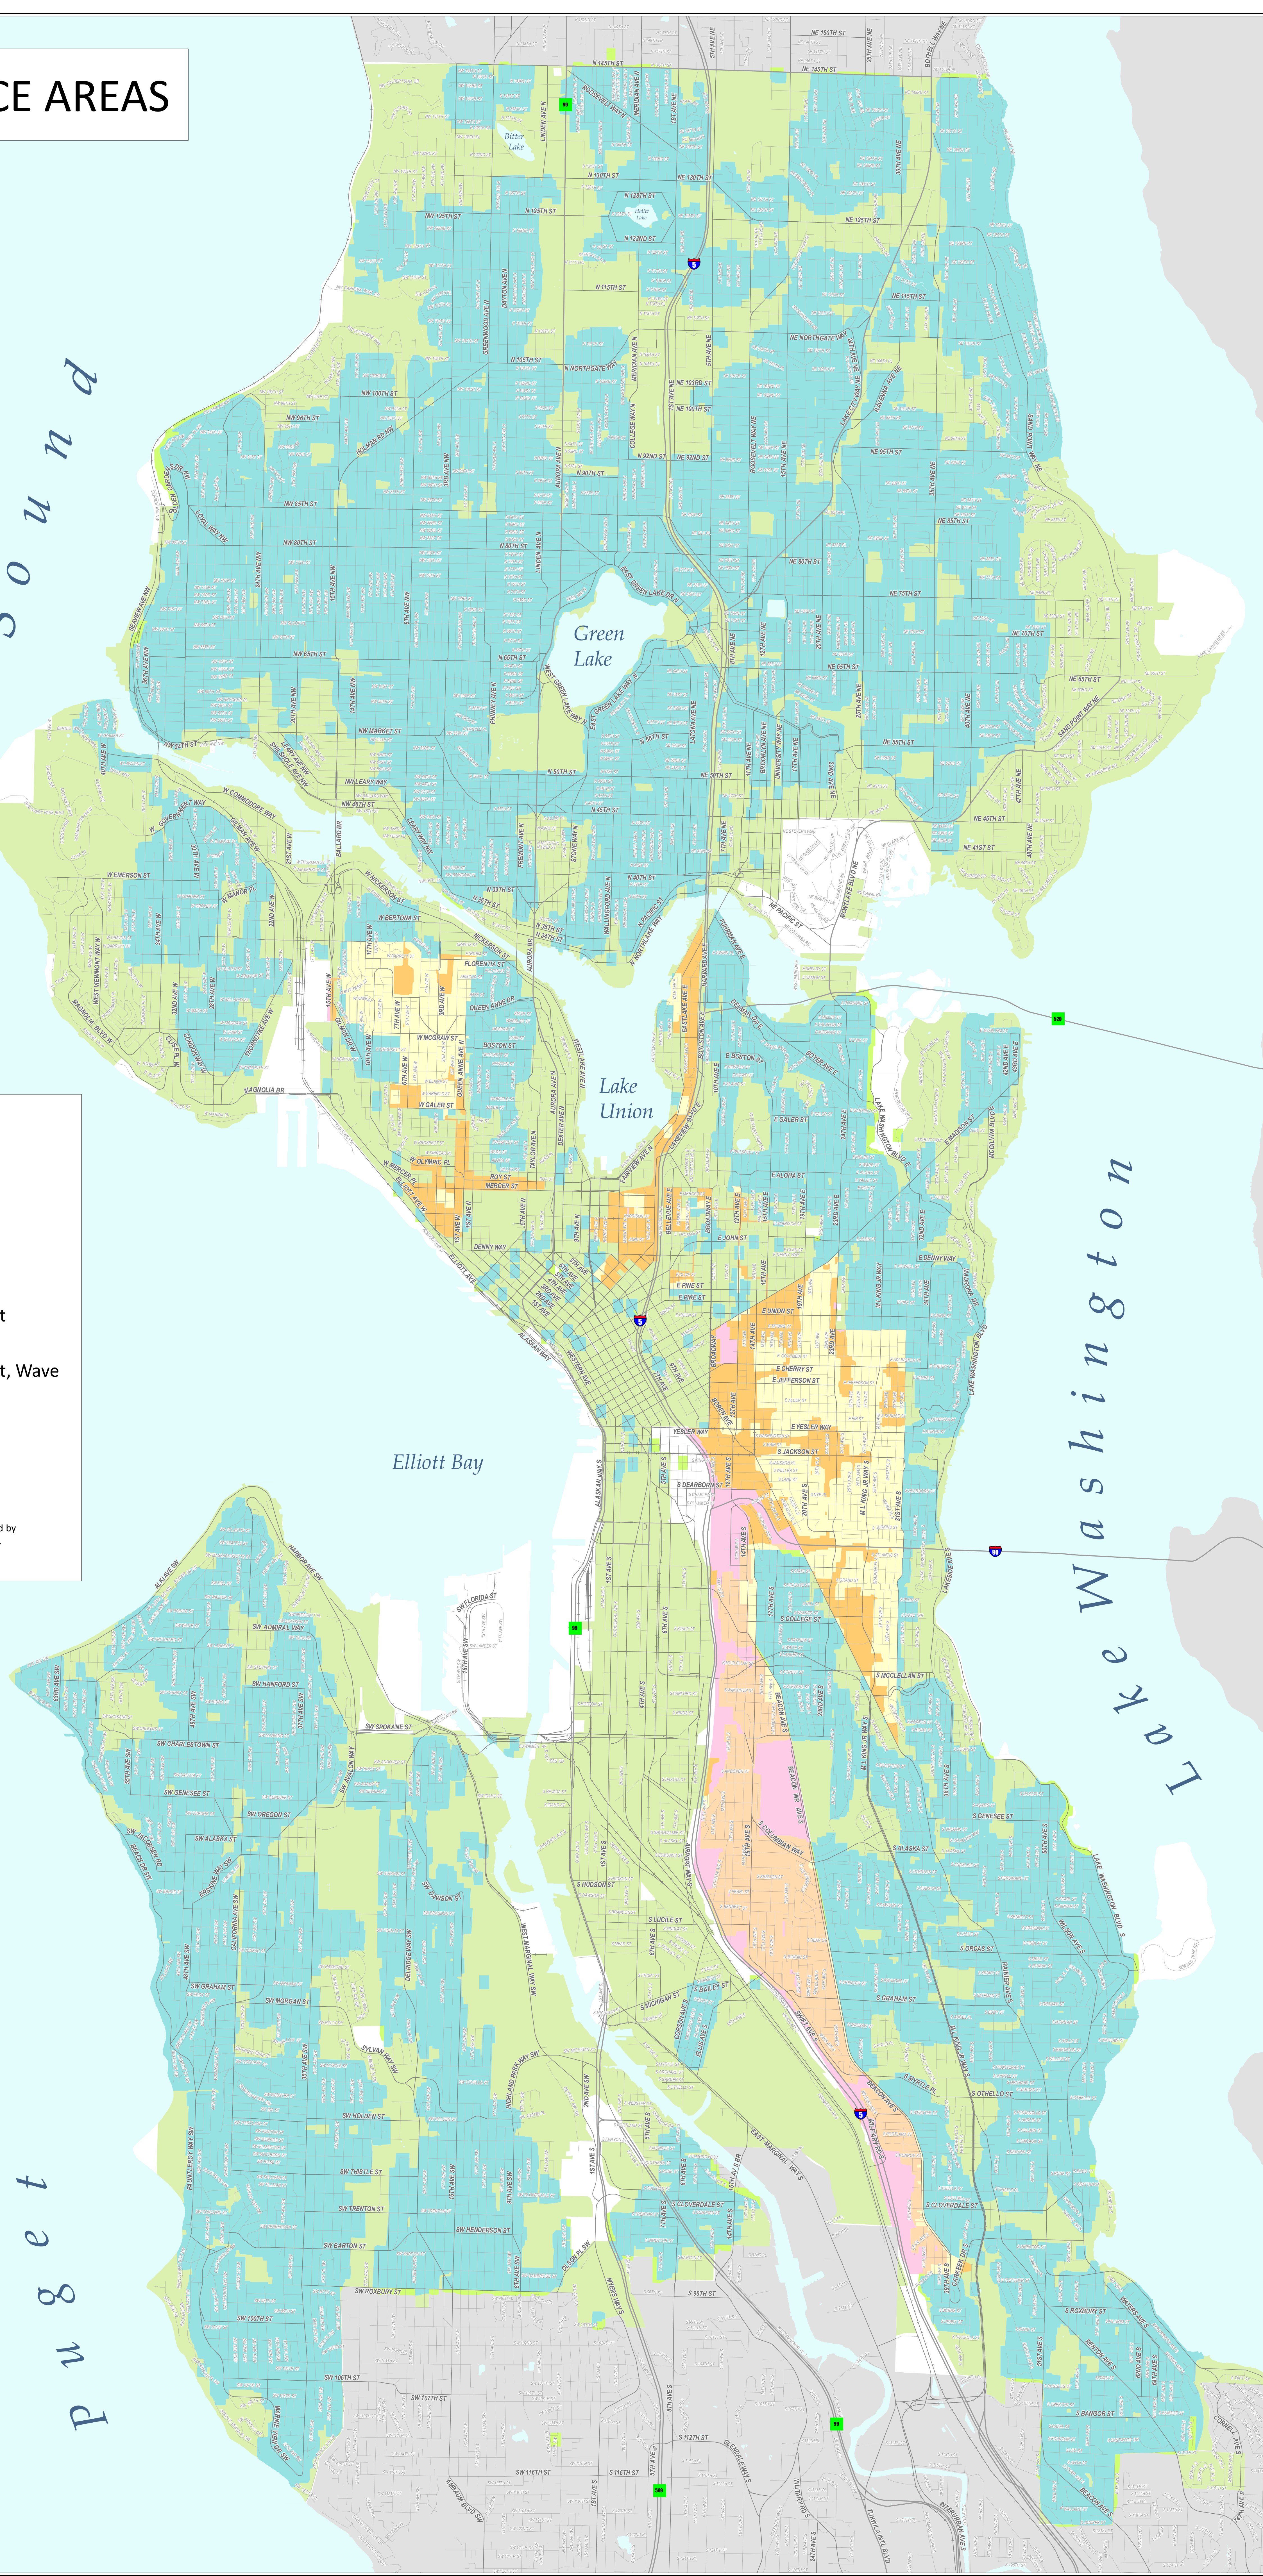

CABLE SERVICE AREAS

S o u n d

- CenturyLink
- Comcast
- Wave
- CenturyLink, Comcast
- CenturyLink, Comcast, Wave
- CenturyLink, Wave
- Comcast, Wave

* CenturyLink, Comcast, Wave service available. Determined by building service agreements with landlords and condo HOAs.

L a k e W a s h i n g t o n

P u g e t

©2018 THE CITY OF SEATTLE. All rights reserved.
 Produced by Seattle IT GIS Products & Services.
 No warranties of any sort, including accuracy,
 fitness or merchantability, accompany this product.
 Coord. System: State Plane, NAD83-91, V14 North Zone
 T:\cmap\Map2018\SeattleIT\CableFranchiseMap2018.mxd
 February 13, 2018