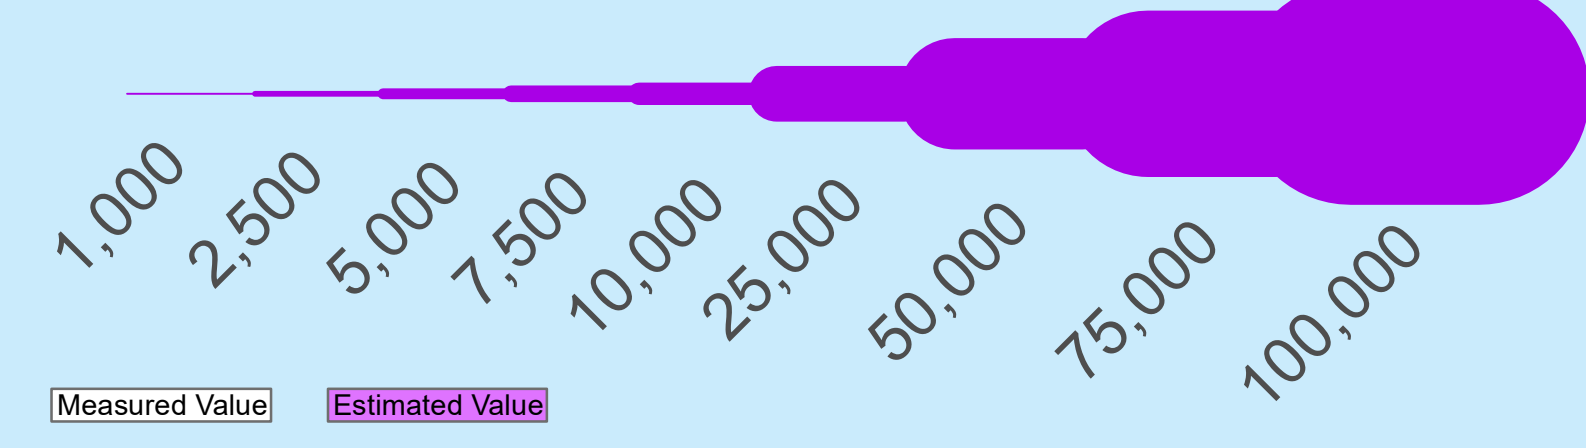

2019 Seattle Traffic Flow Map

Average Annual Weekday Traffic

Annual Daily Traffic from WSDOT
Scaled the same as purple lines

0 0.25 0.5 0.75 1 Miles