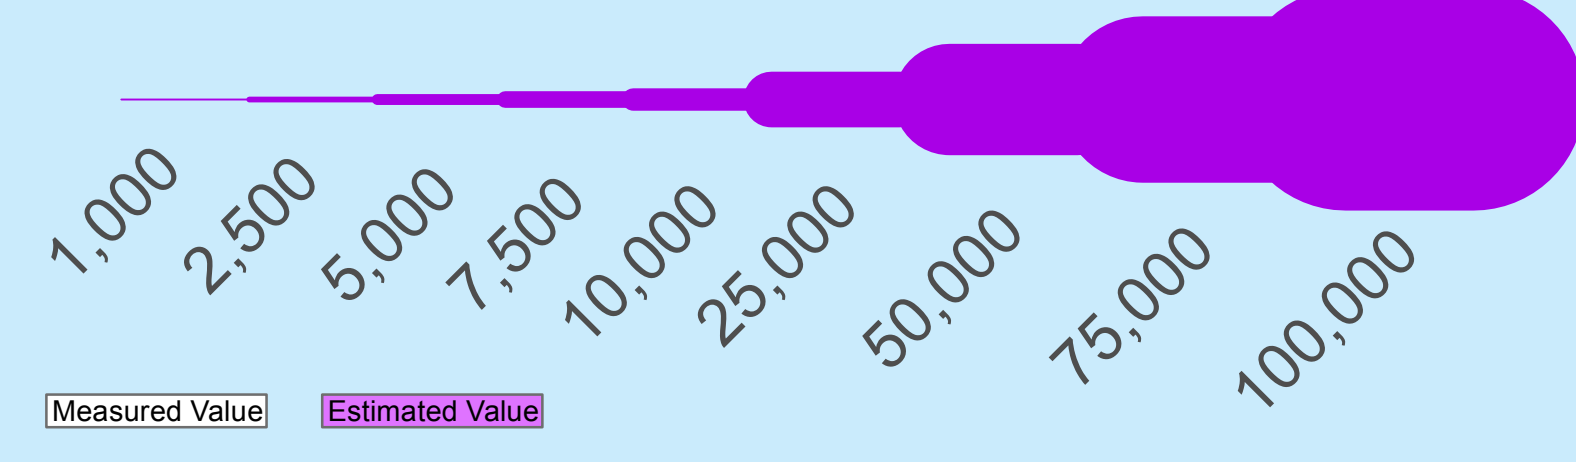

2016 Seattle Traffic Flow Map

Average Annual Weekday Traffic

Annual Daily Traffic from WSDOT
Scaled the same are purple lines