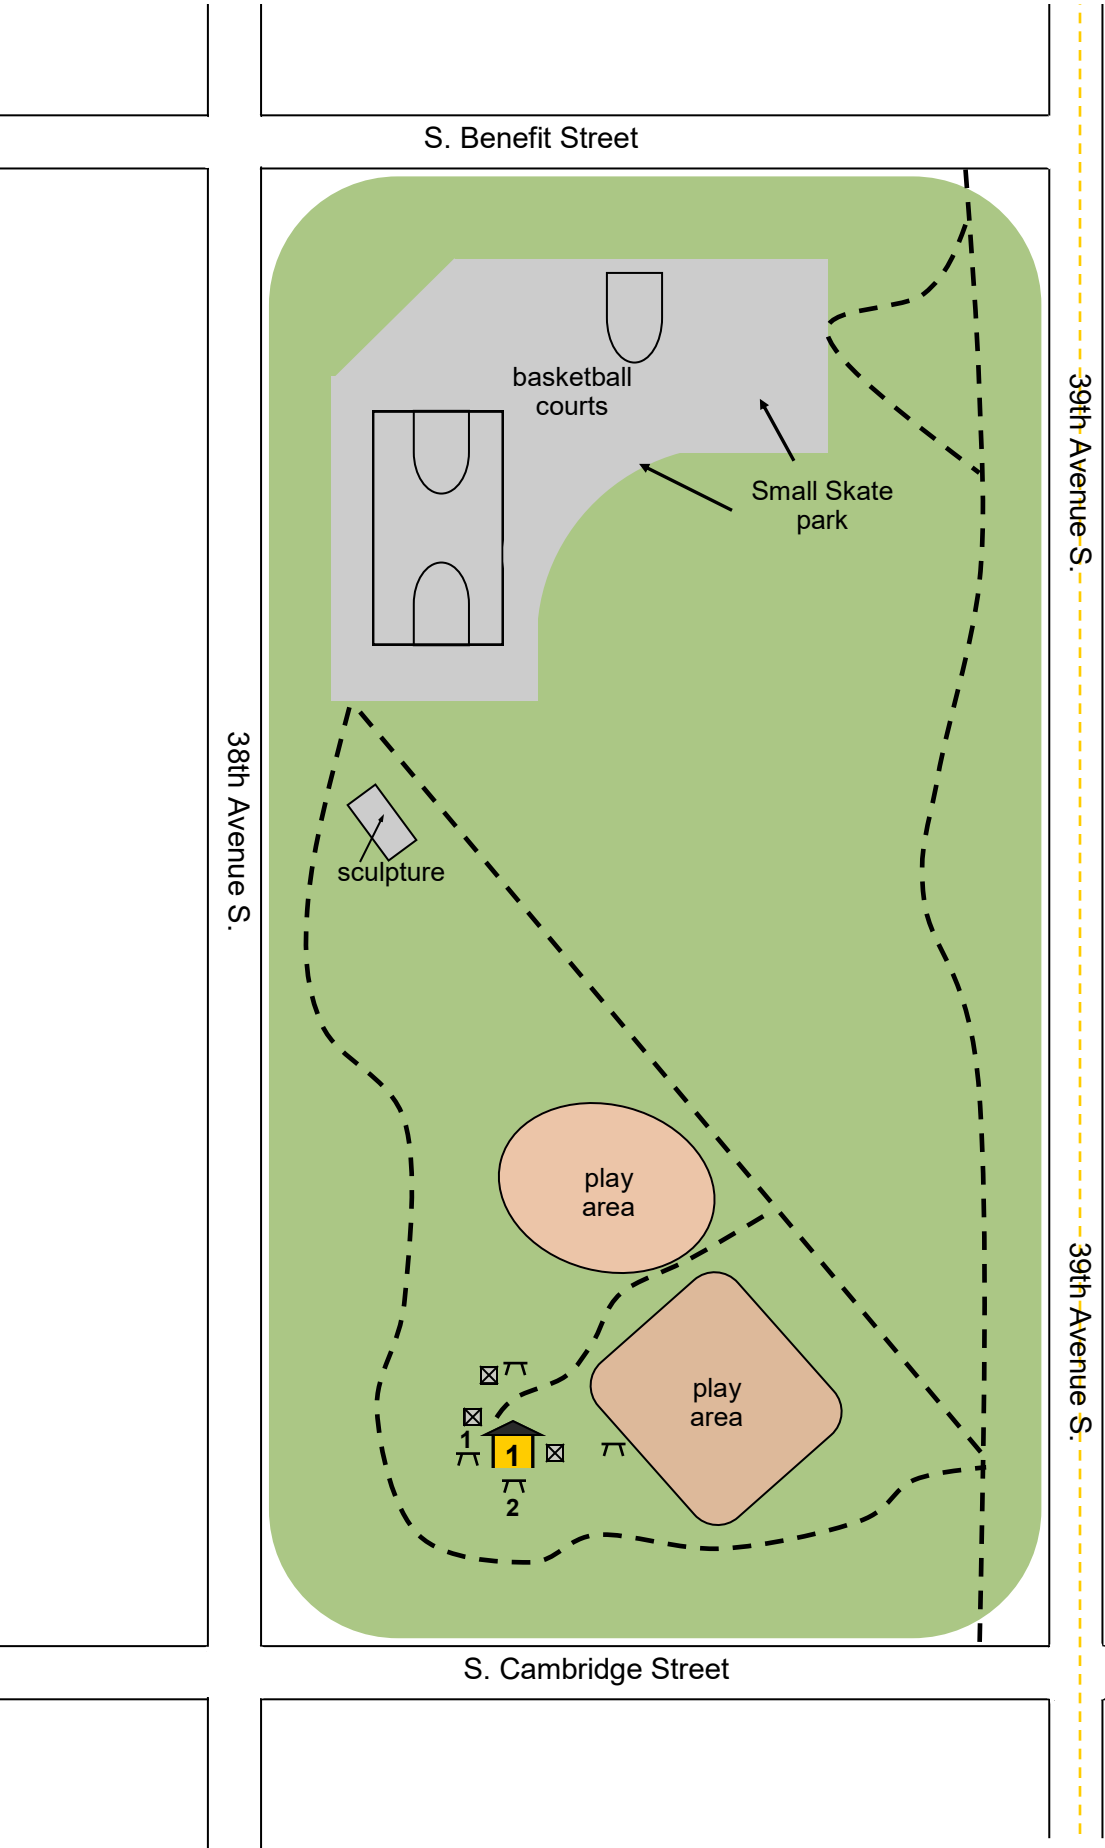

Seattle
Parks & Recreation
healthy people healthy environment strong communities

BENEFIT PLAYGROUND	
9320 38th Avenue S. Seattle, WA 98188	
	Picnic Table
	Picnic Shelter
	BBQ Grill
	No Restroom
	Parking Lot
	Pedestrian Pathway

BENEFIT PLAYGROUND

9320 38th Avenue S.
Seattle, WA 98188

I-5 Northbound:

Take the M L King Way exit, number 157. Merge onto Martin Luther King Jr Way S/WA-900. Turn left onto S Henderson St. S Henderson St becomes Carkeek Dr S. Take a slight right turn onto 39th Ave S. Park will be on your left just past S. Cambridge St.

I-5 Southbound:

Take the Albro Pl exit, number 161, towards Swift Ave. Turn left on S Albro Pl. Turn right onto Swift Ave S. Swift Ave S becomes S Myrtle St. Turn right onto Beacon Ave S. Turn right onto 38th Ave S. Park will be on your left just past S. Benefit Street.